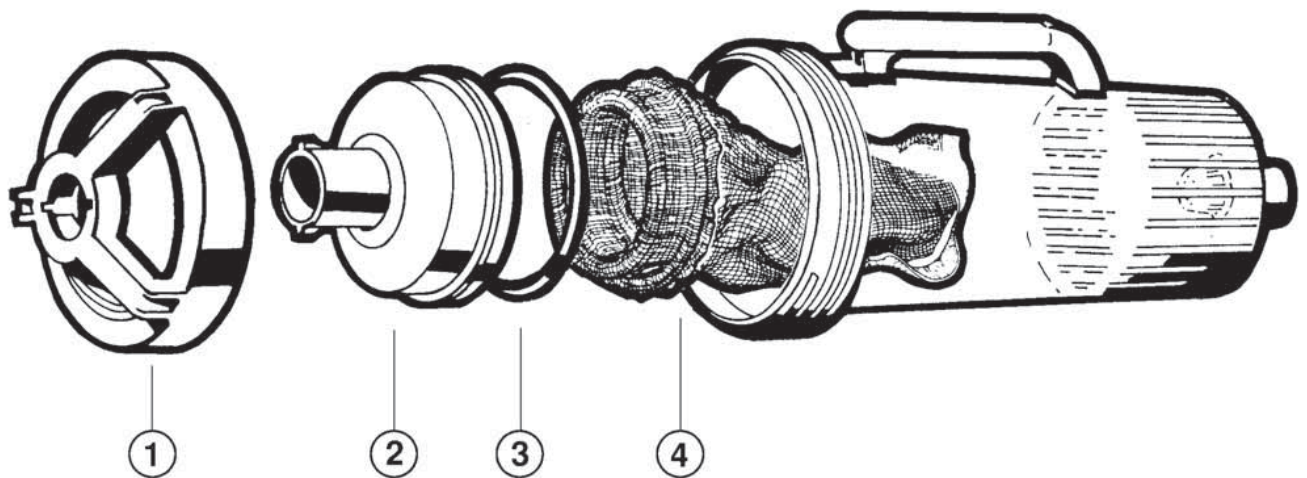

Leaf Canisters

PARTS LIST

Parts Listing

PG D

W560 LEAF CANISTER Standard Capacity

W530 LEAF CANISTER Large Capacity

Rainbow Pool Products

PO Box 2388, Mansfield Qld 4122

Telephone STD 61-7-3849 5385

Facsimile STD 61-7-3849 5384

Email: info@rainbowpoolproducts.com.au

Web: www.rainbowpoolproducts.com.au

Ref #	Code	Description	Ctn.Qty.	No. Req'd
1	20-AXW532	Lock Ring for W530 and W560	5	1
2	20-AXW533A	Lid w/O-Ring Assembly	10	1
3	20-AXW542	Leaf Cannister O-Ring for W530 and W560	25	1
4	20-AXW538	Permanent Bag for W530	5	1
5	20-AXW431A	Leaf Basket for W560	4	1