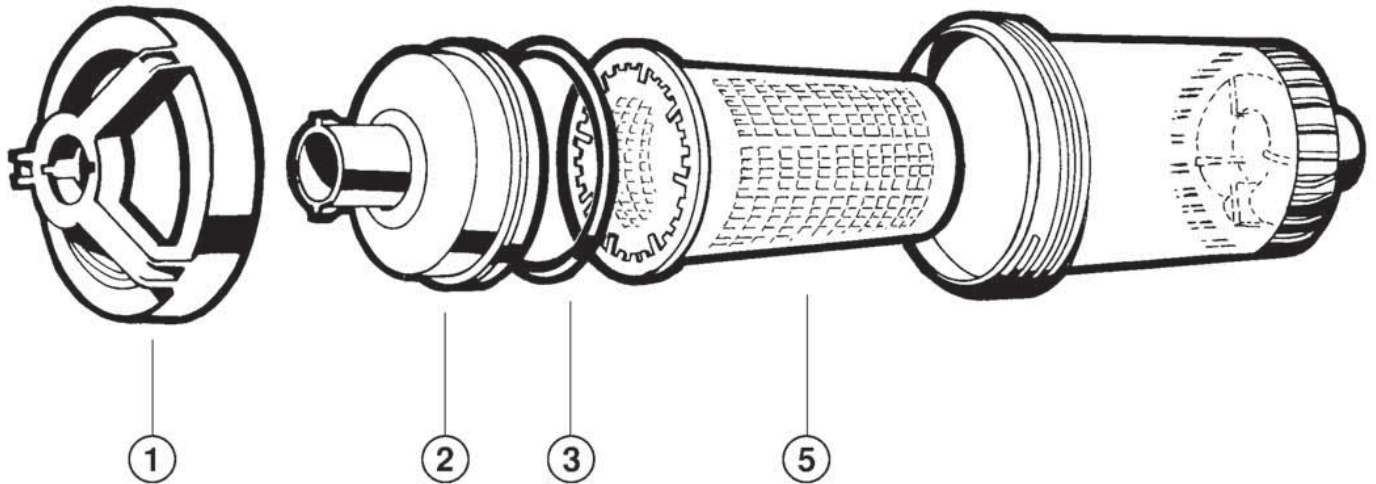

Leaf Canisters

PARTS LIST

Parts Listing

PG D

W560 LEAF CANISTER Standard Capacity

W530 LEAF CANISTER Large Capacity

Rainbow Pool Products

PO Box 2388, Mansfield Qld 4122

Telephone STD 61-7-3849 5385

Facsimile STD 61-7-3849 5384

Email: info@rainbowpoolproducts.com.au

Web: www.rainbowpoolproducts.com.au

Ref #	Code	Description	Ctn.Qty.	No. Req'd
1	20-AXW532	Lock Ring for W530 and W560	5	1
2	20-AXW533A	Lid w/O-Ring Assembly	10	1
3	20-AXW542	Leaf Cannister O-Ring for W530 and W560	25	1
4	20-AXW538	Permanent Bag for W530	5	1
5	20-AXW431A	Leaf Basket for W560	4	1