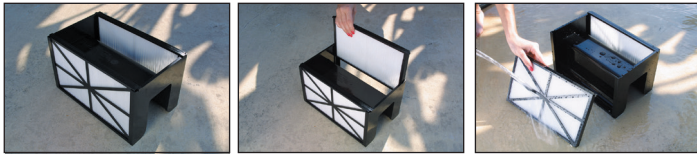

HAYWARD®

TigerShark® QC ROBOTIC POOL CLEANER

The hunt for dirt
and debris is on

TigerShark QC robotic pool cleaners have self-programming computer technology to calculate the most efficient cleaning pattern, determine pool size and power down at the end of their cleaning cycle. It brushes and scrubs while it vacuums, reaching everywhere, including the pool bottom, sides and stairs.

TigerShark® QC

- Calculates the size of the pool and programs itself into the most time and energy-efficient cleaning pattern for a spotless pool.
- Powerful on-board pump sucks up dirt and debris while roving the bottom, walls, inclines and steps.
- 24V motor is safer, uses less energy and provides the most efficient vacuum strength when compared to other cleaners.
- First portable robot to feature a reinforced filter cartridge element.
- Quick Clean mode for quick spot cleaning.
- Perfect for all residential pools.
- Optional Spring Cleanup Filter Elements (RCX70103) for large debris cleanup.
- Optional Premium TigerShark QC Caddy (RC99385) for easy transport and storage.
- Cleanup is easy with the patented filter cartridge system - just remove and rinse with a garden hose.