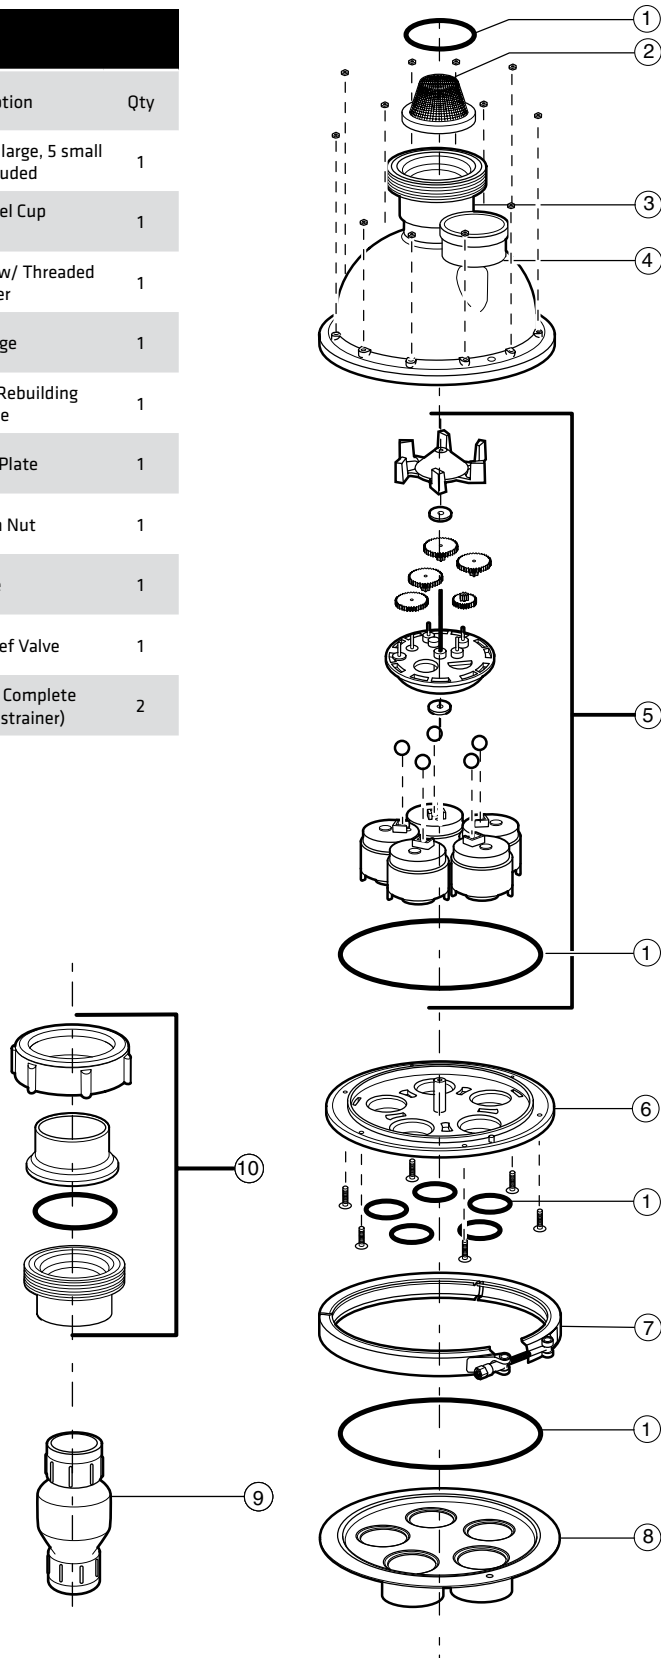

Caretaker Valve

Part No	Description	Qty	
1	W3630014	O-Ring Kit, 2 large, 5 small & 1 union included	1
2	W3630001	Stainless Steel Cup Strainer	1
3	W3630007	Top Housing w/ Threaded Union Adapter	1
4	W3630003	Pressure Gauge	1
5	W3630011	Water Valve Rebuilding Kit - Complete	1
6	W3630004	Valve Center Plate	1
7	W3630008	V-Clamp with Nut	1
8	W3630005	Bottom Plate	1
9	W3630002	Pressure Relief Valve	1
10	W3030040	50mm Union Complete (without cup strainer)	2

Head Parts

Part No	Description
2	W3630001 Stainless Steel Cup Strainer
9	W3630002 Pressure Relief Valve (30#)
4	W3630003 Pressure Gauge
6	W3630004 Valve Centre Plate
8	W3630005 Bottom Plate
3	W3630007 Top Housing with Threaded Union Adapter
7	W3630008 V-Clamp with Nut
	W3630009 Water Valve Replacement Unit
	W3630010 Top Housing for pressure testing only
5	W3630011 Water Valve Rebuilding Kit - Complete
	W3630013 Water Valve - Update Replacement (valve, Strainer, O-Rings, Union)
1	W3630014 O-Ring Kit (2 Large, 5 Small and 1 Union Included)