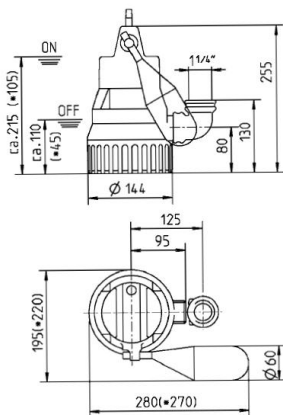

PARTS LIST TABLE

PUMP	U3KS	U3KS Special	U5KS	U6KS
PART NO.	JP09484	JP44084	JP44091	JP44085

REF NO.	COMPONENT DESCRIPTION	PART NO.		PART NO.		PART NO.		PART NO.	
1	IMPELLER	JP26211	1PC	JP26211	1PC	JP26211	1PC	JP26211	1PC
2	STRAINER BASE	JP27186	1PC	JP27186	1PC	JP40242	1PC	JP41903	1PC
3	FLOAT	JP42771	1PC	JP42771	1PC	JP42771	1PC	JP42771	1PC
4	ELBOW 1 1/4"	JP16687	1PC	JP16687	1PC	JP16687	1PC	JP16687	1PC
5	SWING CHECK-VALVE	JP16936	1PC	JP16936	1PC				
6	O-RING	JP16325	1PC	JP16325	1PC	JP44285	2PC	JP42774	3PC
7	MICRO SWITCH	JP08219	1PC	JP08219	1PC	JP08219	1PC	JP08219	1PC
8	SWITCH SHAFT	JP42770	1PC	JP42770	1PC	JP42770	1PC	JP42770	1PC
NS	SPECIAL FLOAT ARM (LOW SWITCHING)	JP17424	1PC	JP17424	1PC	JP44207	1PC	JP44207	1PC
NS	SPECIAL FLOAT ARM (NARROW SWITCHING)	JP40856	1PC	JP40856	1PC	JP40856	1PC	JP40856	1PC
NS	FLOAT FIXATION	JP42175	1PC	JP42175	1PC	JP42175	1PC	JP42175	1PC

REF NO.	COMPONENT DESCRIPTION	PART NO.	LIST PRICE (ex GST)
1	IMPELLER	JP26211	$ 32.47
		JP27186	$ 16.23
2	STRAINER BASE	JP40242	$ 17.86
		JP41903	$ 19.48
3	FLOAT	JP42771	$ 12.99
4	ELBOW 1 1/4"	JP16687	$ 3.25
5	SWING CHECK-VALVE	JP16936	$ 6.50
6	O-RING	JP16325	$ 3.25
		JP44285	$ 7.80
		JP42774	$ 26.50
7	MICRO SWITCH	JP08219	$ 48.71
8	SWITCH SHAFT	JP42770	$ 19.48
NS	SPECIAL FLOAT ARM (LOW SWITCHING)	JP17424	$ 48.71
		JP44207	$ 64.94
NS	SPECIAL FLOAT ARM (NARROW SWITCHING)	JP40856	$ 48.71
NS	FLOAT FIXATION	JP42175	$ 9.74

• with low level float
Art.Nr. 17424

U3KS & U3KS Special