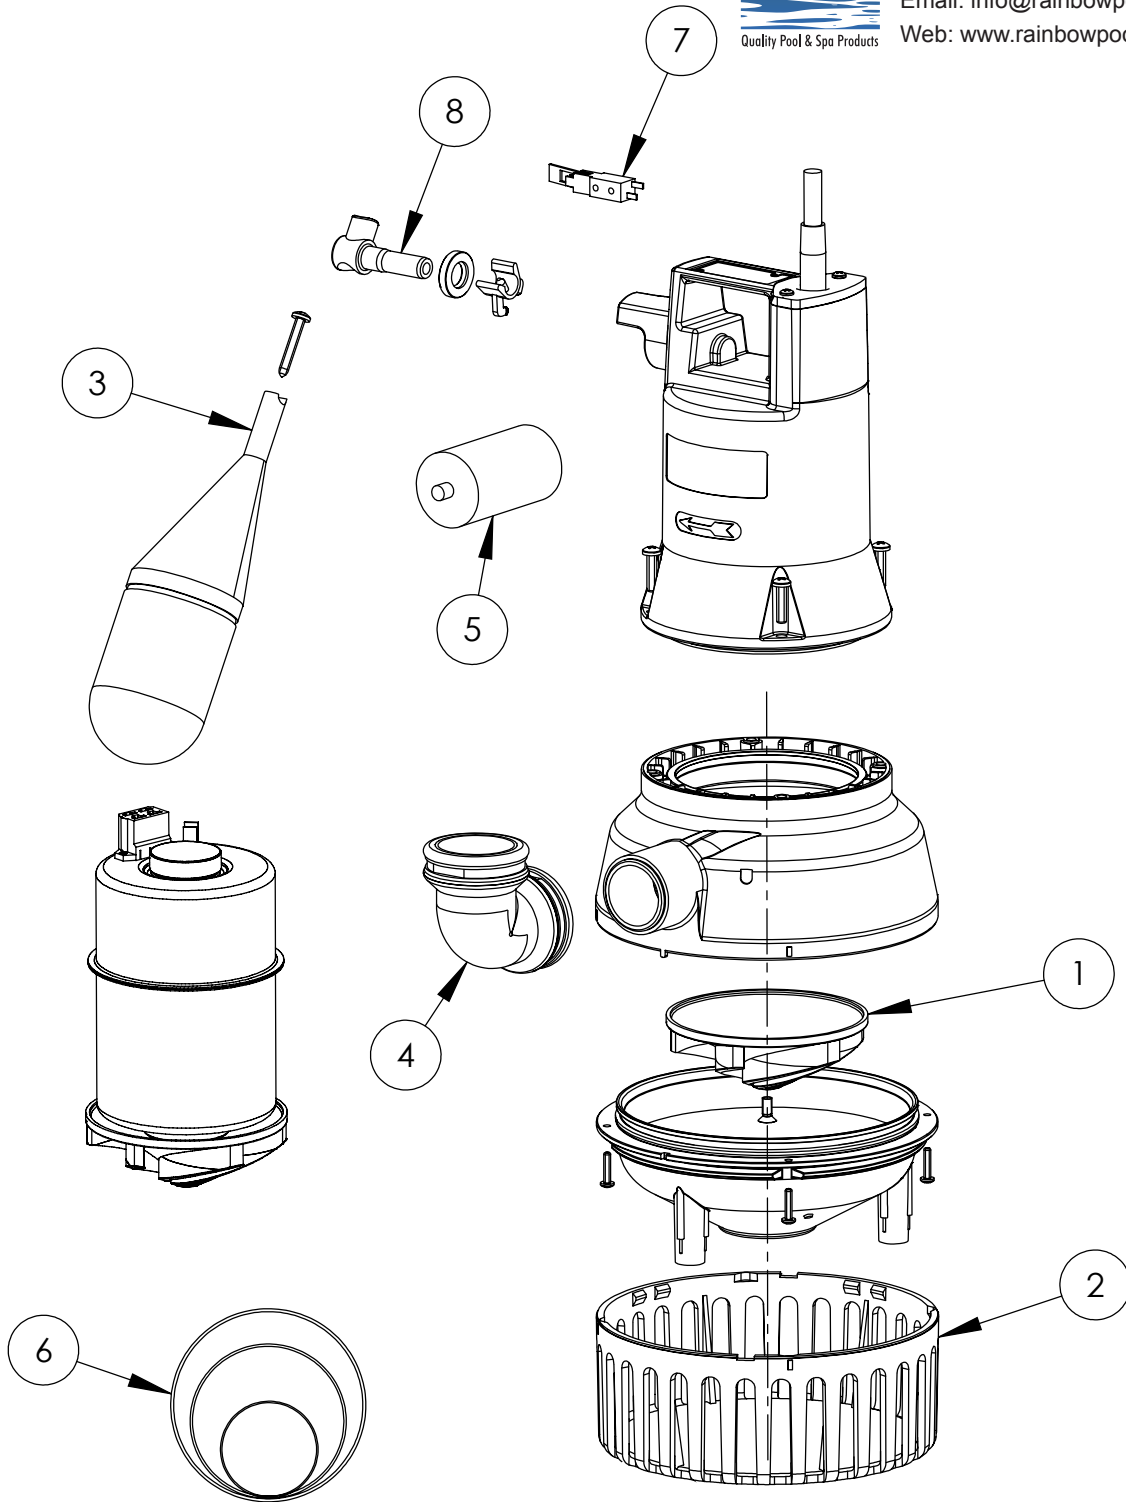

Drawings are indicative only, product appearance may change

PARTS LIST TABLE

PUMP	U3KS	U3KS Special	U5KS	U6KS
PART NO.	JP09484	JP44084	JP44091	JP44085

REF NO.	COMPONENT DESCRIPTION	PART NO.		PART NO.		PART NO.		PART NO.	
1	IMPELLER	JP26211	1PC	JP26211	1PC	JP26211	1PC	JP26211	1PC
2	STRAINER BASE	JP27186	1PC	JP27186	1PC	JP40242	1PC	JP41903	1PC
3	FLOAT	JP42771	1PC	JP42771	1PC	JP42771	1PC	JP42771	1PC
4	ELBOW 1 1/4"	JP16687	1PC	JP16687	1PC	JP16687	1PC	JP16687	1PC
5	SWING CHECK-VALVE	JP16936	1PC	JP16936	1PC				
6	O-RING	JP16325	1PC	JP16325	1PC	JP44285	2PC	JP42774	3PC
7	MICRO SWITCH	JP08219	1PC	JP08219	1PC	JP08219	1PC	JP08219	1PC
8	SWITCH SHAFT	JP42770	1PC	JP42770	1PC	JP42770	1PC	JP42770	1PC
NS	SPECIAL FLOAT ARM (LOW SWITCHING)	JP17424	1PC	JP17424	1PC	JP44207	1PC	JP44207	1PC
NS	SPECIAL FLOAT ARM (NARROW SWITCHING)	JP40856	1PC	JP40856	1PC	JP40856	1PC	JP40856	1PC
NS	FLOAT FIXATION	JP42175	1PC	JP42175	1PC	JP42175	1PC	JP42175	1PC

REF NO.	COMPONENT DESCRIPTION	PART NO.	LIST PRICE (ex GST)
1	IMPELLER	JP26211	\$ 32.47
		JP27186	\$ 16.23
2	STRAINER BASE	JP40242	\$ 17.86
		JP41903	\$ 19.48
3	FLOAT	JP42771	\$ 12.99
4	ELBOW 1 1/4"	JP16687	\$ 3.25
5	SWING CHECK-VALVE	JP16936	\$ 6.50
6	O-RING	JP16325	\$ 3.25
		JP44285	\$ 7.80
		JP42774	\$ 26.50
7	MICRO SWITCH	JP08219	\$ 48.71
8	SWITCH SHAFT	JP42770	\$ 19.48
NS	SPECIAL FLOAT ARM (LOW SWITCHING)	JP17424	\$ 48.71
		JP44207	\$ 64.94
NS	SPECIAL FLOAT ARM (NARROW SWITCHING)	JP40856	\$ 48.71
NS	FLOAT FIXATION	JP42175	\$ 9.74

• with low level float
Art.Nr. 17424

U3KS & U3KS Special

• with special float
for narrow chambers
part.no. 40856

U5KS

U6KS