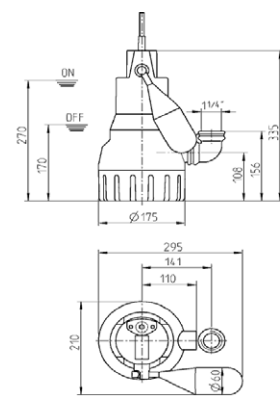

PARTS LIST TABLE

PUMP	U3KS	U3KS Special	U5KS	U6KS
PART NO.	JP09484	JP44084	JP44091	JP44085

REF NO.	COMPONENT DESCRIPTION	PART NO.		PART NO.		PART NO.		PART NO.	
1	IMPELLER	JP26211	1PC	JP26211	1PC	JP26211	1PC	JP26211	1PC
2	STRAINER BASE	JP27186	1PC	JP27186	1PC	JP40242	1PC	JP41903	1PC
3	FLOAT	JP42771	1PC	JP42771	1PC	JP42771	1PC	JP42771	1PC
4	ELBOW 1 1/4"	JP16687	1PC	JP16687	1PC	JP16687	1PC	JP16687	1PC
5	SWING CHECK-VALVE	JP16936	1PC	JP16936	1PC				
6	O-RING	JP16325	1PC	JP16325	1PC	JP44285	2PC	JP42774	3PC
7	MICRO SWITCH	JP08219	1PC	JP08219	1PC	JP08219	1PC	JP08219	1PC
8	SWITCH SHAFT	JP42770	1PC	JP42770	1PC	JP42770	1PC	JP42770	1PC
NS	SPECIAL FLOAT ARM (LOW SWITCHING)	JP17424	1PC	JP17424	1PC	JP44207	1PC	JP44207	1PC
NS	SPECIAL FLOAT ARM (NARROW SWITCHING)	JP40856	1PC	JP40856	1PC	JP40856	1PC	JP40856	1PC
NS	FLOAT FIXATION	JP42175	1PC	JP42175	1PC	JP42175	1PC	JP42175	1PC

REF NO.	COMPONENT DESCRIPTION	PART NO.	LIST PRICE (ex GST)
1	IMPELLER	JP26211	$ 32.47
		JP27186	$ 16.23
2	STRAINER BASE	JP40242	$ 17.86
		JP41903	$ 19.48
3	FLOAT	JP42771	$ 12.99
4	ELBOW 1 1/4"	JP16687	$ 3.25
5	SWING CHECK-VALVE	JP16936	$ 6.50
6	O-RING	JP16325	$ 3.25
		JP44285	$ 7.80
		JP42774	$ 26.50
7	MICRO SWITCH	JP08219	$ 48.71
8	SWITCH SHAFT	JP42770	$ 19.48
NS	SPECIAL FLOAT ARM (LOW SWITCHING)	JP17424	$ 48.71
		JP44207	$ 64.94
NS	SPECIAL FLOAT ARM (NARROW SWITCHING)	JP40856	$ 48.71
NS	FLOAT FIXATION	JP42175	$ 9.74

• with low level float
Art.Nr. 17424

U3KS & U3KS Special

U5KS

U6KS