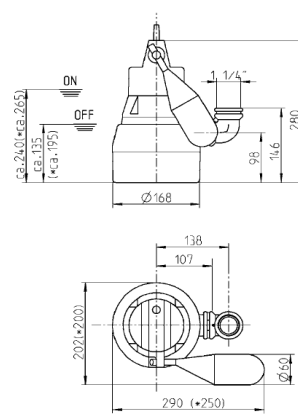

PARTS LIST TABLE

PUMP	U3KS	U3KS Special	U5KS	U6KS
PART NO.	JP09484	JP44084	JP44091	JP44085

REF NO.	COMPONENT DESCRIPTION	PART NO.		PART NO.		PART NO.		PART NO.	
1	IMPELLER	JP26211	1PC	JP26211	1PC	JP26211	1PC	JP26211	1PC
2	STRAINER BASE	JP27186	1PC	JP27186	1PC	JP40242	1PC	JP41903	1PC
3	FLOAT	JP42771	1PC	JP42771	1PC	JP42771	1PC	JP42771	1PC
4	ELBOW 1 1/4"	JP16687	1PC	JP16687	1PC	JP16687	1PC	JP16687	1PC
5	SWING CHECK-VALVE	JP16936	1PC	JP16936	1PC				
6	O-RING	JP16325	1PC	JP16325	1PC	JP44285	2PC	JP42774	3PC
7	MICRO SWITCH	JP08219	1PC	JP08219	1PC	JP08219	1PC	JP08219	1PC
8	SWITCH SHAFT	JP42770	1PC	JP42770	1PC	JP42770	1PC	JP42770	1PC
NS	SPECIAL FLOAT ARM (LOW SWITCHING)	JP17424	1PC	JP17424	1PC	JP44207	1PC	JP44207	1PC
NS	SPECIAL FLOAT ARM (NARROW SWITCHING)	JP40856	1PC	JP40856	1PC	JP40856	1PC	JP40856	1PC
NS	FLOAT FIXATION	JP42175	1PC	JP42175	1PC	JP42175	1PC	JP42175	1PC

REF NO.	COMPONENT DESCRIPTION	PART NO.	LIST PRICE (ex GST)
1	IMPELLER	JP26211	$ 32.47
		JP27186	$ 16.23
2	STRAINER BASE	JP40242	$ 17.86
		JP41903	$ 19.48
3	FLOAT	JP42771	$ 12.99
4	ELBOW 1 1/4"	JP16687	$ 3.25
5	SWING CHECK-VALVE	JP16936	$ 6.50
6	O-RING	JP16325	$ 3.25
		JP44285	$ 7.80
		JP42774	$ 26.50
7	MICRO SWITCH	JP08219	$ 48.71
8	SWITCH SHAFT	JP42770	$ 19.48
NS	SPECIAL FLOAT ARM (LOW SWITCHING)	JP17424	$ 48.71
		JP44207	$ 64.94
NS	SPECIAL FLOAT ARM (NARROW SWITCHING)	JP40856	$ 48.71
NS	FLOAT FIXATION	JP42175	$ 9.74

• with low level float
Art.Nr. 17424

U3KS & U3KS Special

U5KS

U6KS