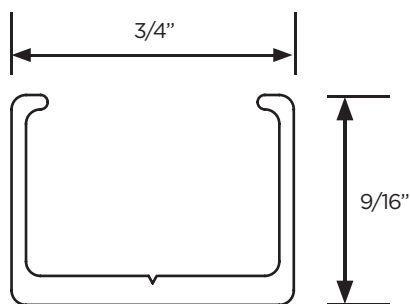

MOUNTING EXTRUSION