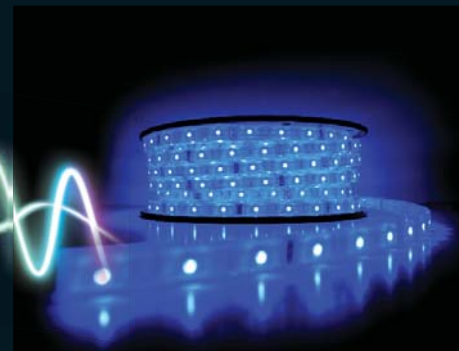

PAL LED Optics Perimeter

RGB LED Light System with Touch Control to provide Perimeter Pool Lighting.

FEATURES:

US and Canadian Pending

RF Control

Wi-Fi Control—apps available

Color touch & switch modes available

PAL System Link

Cutttable

IP68 Flexible Extrusion

PAL LED Optics Perimeter

Color Control

Control color, speed, brightness and modes

Wireless Touch

Wi-Fi tablets and smartphones

Color Touch Technology

Memory Recall

Remembers last color, speed and brightness

Auto Sync

Automatic sync of your PAL lights every time

APPLE OR ANDROID DEVICES

Operating dist: 100 - 150feet

RF HANDSET