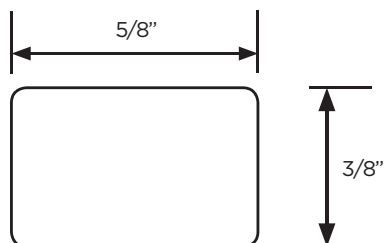

LED EXTRUSION

PAL LED Optics Perimeter ACCESSORIES PART NUMBERS

Description	Code
PAL LED OPTICS RGB EXTRUDED IP68 STRIP LIGHT	
96 feet roll of PAL-LED Optic RGB flexible extruded IP68 strip Light fitted with 79' of supply cable and a wall fitting	42-PLO-P-RGB
Extrusion to suit IP68 Extruded RGB Strip Light	42-PSFE-LP
PAL LED OPTICS PCR-200 DRIVER FOR PAL LED OPTICS STRIP LIGHT	
PCR-200 Receiver/Driver class 2 power supply with PCT-1 hand held transmitter, wall holder & Wi-Fi ready but not fitted	42-PCR-200U
PCR-200 Receiver/Driver class 2 power supply with PCT-1 hand held transmitter, wall holder & fitted with PCW-1 Wi-Fi module	42-PCR-200UW
Spare PCT-1 hand held transmitter w/- wall holder Supplied with 2x 1.5V Batteries	42-PCT-1
Spare Wi-Fi module kit	42-PCTWFI