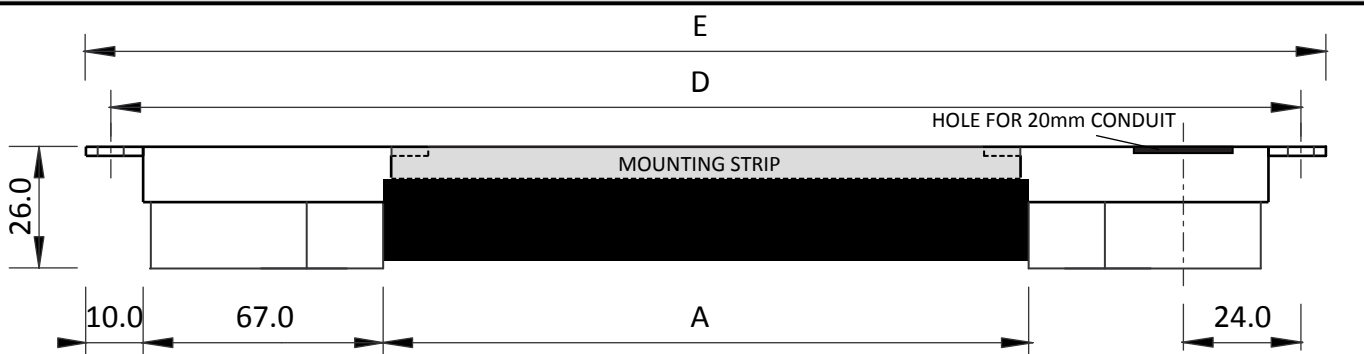

# POWERITE PSL DIMENSIONAL DETAILS

## PSL-G STRIP LIGHT WITH SIDE CABLE ENTRY

## PSL-C STRIP LIGHT WITH MOUNTING STRIP KIT

PSL DIMENSION	A	B	C	D	E	CONDUIT LOCATION FOR PSL-F REAR ENTRY WHEN USING WATER FEATURE BLADE
300mm	300mm	364mm	372mm	446mm	454mm	
600mm	600mm	664mm	672mm	746mm	754mm	
900mm	900mm	964mm	972mm	1046mm	1054mm	
1200mm	1200mm	1264mm	1272mm	1346mm	1354mm	
1500mm	1500mm	1564mm	1572mm	1646mm	1654mm	
1800mm	1800mm	1864mm	1872mm	1946mm	1954mm	
2100mm	2100mm	2164mm	2172mm	2246mm	2254mm	
2400mm	2400mm	2464mm	2472mm	2546mm	2554mm	
2700mm	2700mm	2764mm	2772mm	2846mm	2854mm	
3000mm	3000mm	3064mm	3072mm	3146mm	3154mm	