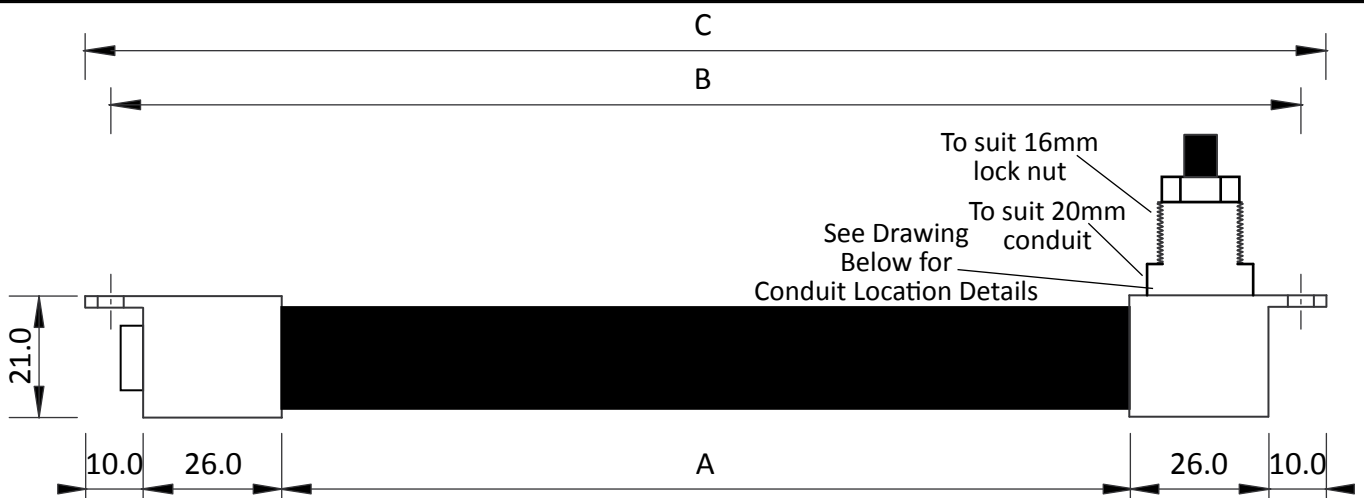

# POWERITE PSL DIMENSIONAL DETAILS

## PSL-G STRIP LIGHT WITH SIDE CABLE ENTRY

## PSL-C STRIP LIGHT WITH MOUNTING STRIP KIT

PSL DIMENSION	A	B	C	D	E	CONDUIT LOCATION FOR PSL-F REAR ENTRY WHEN USING WATER FEATURE BLADE
300mm	300mm	364mm	372mm	446mm	454mm	
600mm	600mm	664mm	672mm	746mm	754mm	
900mm	900mm	964mm	972mm	1046mm	1054mm	
1200mm	1200mm	1264mm	1272mm	1346mm	1354mm	
1500mm	1500mm	1564mm	1572mm	1646mm	1654mm	
1800mm	1800mm	1864mm	1872mm	1946mm	1954mm	
2100mm	2100mm	2164mm	2172mm	2246mm	2254mm	
2400mm	2400mm	2464mm	2472mm	2546mm	2554mm	
2700mm	2700mm	2764mm	2772mm	2846mm	2854mm	
3000mm	3000mm	3064mm	3072mm	3146mm	3154mm	