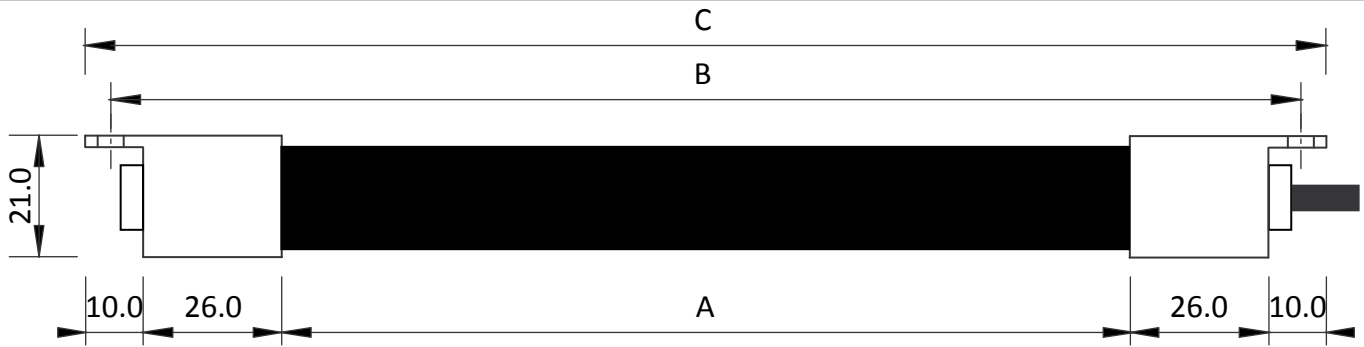

# POWERITE PSL DIMENSIONAL DETAILS

## PSL-G STRIP LIGHT WITH SIDE CABLE ENTRY

## PSL-C STRIP LIGHT WITH MOUNTING STRIP KIT

PSL DIMENSION	A	B	C	D	E	CONDUIT LOCATION FOR PSL-F REAR ENTRY WHEN USING WATER FEATURE BLADE
300mm	300mm	364mm	372mm	446mm	454mm	
600mm	600mm	664mm	672mm	746mm	754mm	
900mm	900mm	964mm	972mm	1046mm	1054mm	
1200mm	1200mm	1264mm	1272mm	1346mm	1354mm	
1500mm	1500mm	1564mm	1572mm	1646mm	1654mm	
1800mm	1800mm	1864mm	1872mm	1946mm	1954mm	
2100mm	2100mm	2164mm	2172mm	2246mm	2254mm	
2400mm	2400mm	2464mm	2472mm	2546mm	2554mm	
2700mm	2700mm	2764mm	2772mm	2846mm	2854mm	
3000mm	3000mm	3064mm	3072mm	3146mm	3154mm	