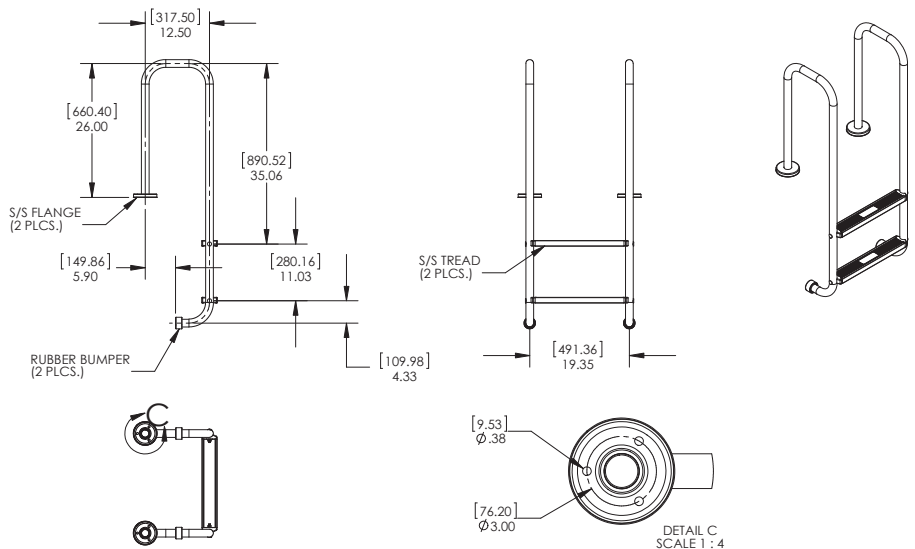

Narrow Ladder

- Individually crafted with state-of-the-art bending technology
- 38mm diameter, 1.2mm thickness 316L stainless steel tubing
- Custom finishing options:
Powder-coating in pearl white, stone beige and Aztec black
Nycote® finish provides extra barrier of protection

Model No.	Description
SL-UF-2	Narrow Two-step Ladder - Flanged
SL-UF-3	Narrow Three-step Ladder - Flanged
SL-UF-4	Narrow Four-step Ladder - Flanged

Colours

Flanged Model with
Cover Plate Detail