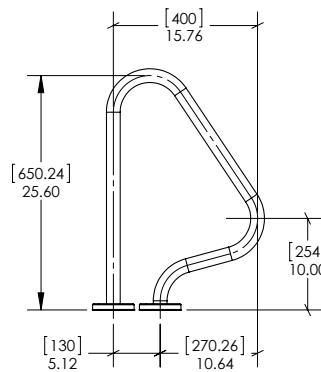

# Narrow Figure 4 Grab Rail

- Individually crafted with state-of-the-art bending technology
- 38mm diameter, 1.2mm thickness 316L stainless steel tubing
- Standard and flanged models available
- Custom finishing options:  
Powder-coating in pearl white, stone beige and Aztec black  
Nycote® finish provides extra barrier of protection

Model No.	Description
SR-4S	Narrow Figure 4 Grab Rail - Standard (pair)
SR-4F	Narrow Figure 4 Grab Rail - Flanged (pair)

## Colours

S/S FLANGE  
(2 PLC.)

DETAIL B  
SCALE 1 : 4

Flanged Model with  
Cover Plate Detail