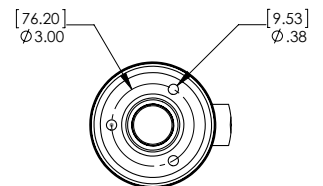

# Narrow Figure 4 Grab Rail

- Individually crafted with state-of-the-art bending technology
- 38mm diameter, 1.2mm thickness 316L stainless steel tubing
- Standard and flanged models available
- Custom finishing options:  
Powder-coating in pearl white, stone beige and Aztec black  
Nycote® finish provides extra barrier of protection

Model No.	Description
SR-4S	Narrow Figure 4 Grab Rail - Standard (pair)
SR-4F	Narrow Figure 4 Grab Rail - Flanged (pair)

## Colours

S/S FLANGE  
(2 PLC.)

DETAIL B  
SCALE 1 : 4

Flanged Model with  
Cover Plate Detail