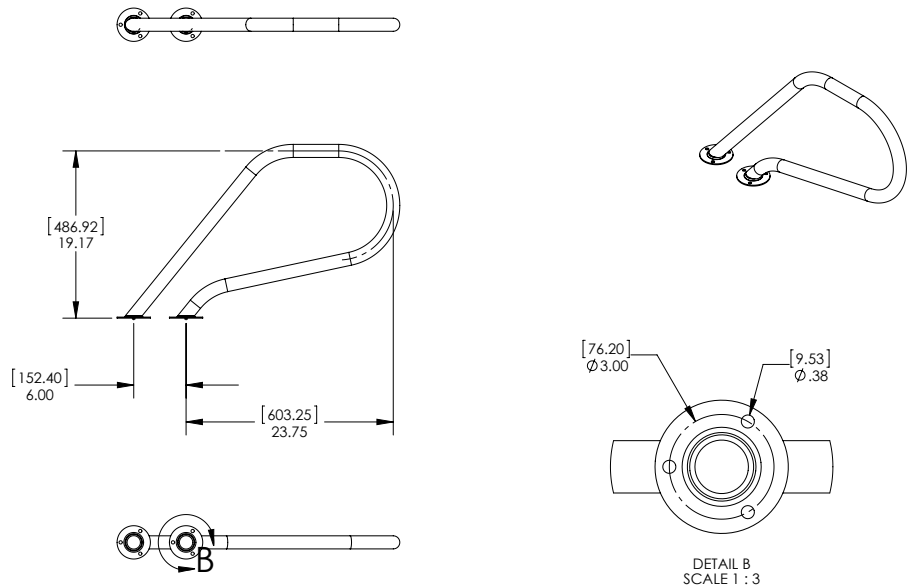

# P Grab Rail

- Individually crafted with state-of-the-art bending technology
- 38mm diameter, 1.2mm thickness 316L stainless steel tubing
- Standard and flanged models available
- Custom finishing options:  
Powder-coating in pearl white, stone beige and Aztec black  
Nycote® finish provides extra barrier of protection

Model No.	Description
SR-2S	P Grab Rail - Standard (pair)
SR-2F	P Grab Rail - Flanged (pair)

## Colours

Flanged Model with  
Cover Plate Detail