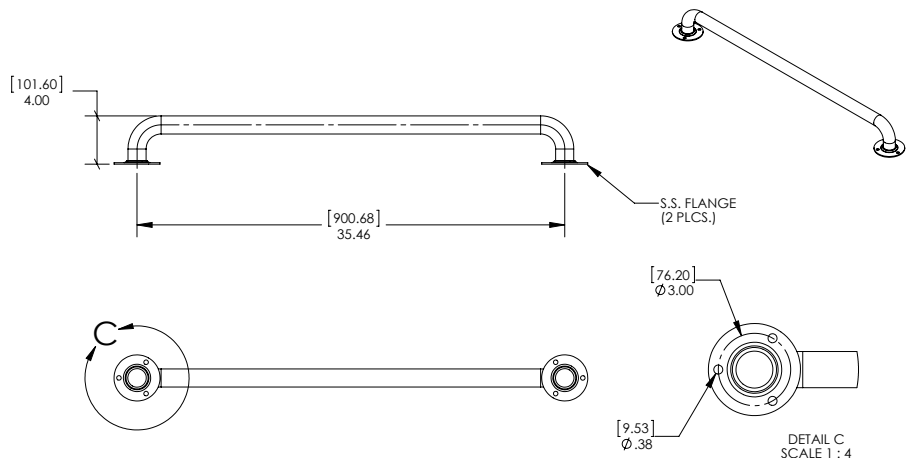

# Safety Rail

- Individually crafted with state-of-the-art bending technology
- 38mm diameter, 1.2mm thickness 316L stainless steel tubing
- Custom finishing options:  
Powder-coating in pearl white, stone beige and Aztec black  
Nycote® finish provides extra barrier of protection

Model No.	Description
SSR-300	Safety Rail - 300mm - Flanged
SSR-600	Safety Rail - 600mm - Flanged
SSR-900	Safety Rail - 900mm - Flanged
SSR-1500	Safety Rail - 1500mm - Flanged

## Colours

Flanged Model with  
Cover Plate Detail