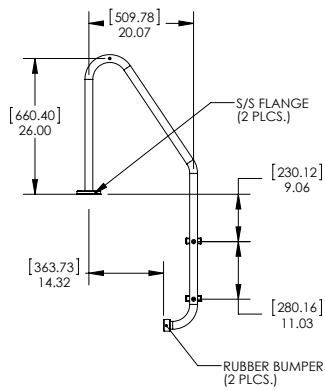

Standard Ladder

- Individually crafted with state-of-the-art bending technology
- 38mm diameter, 1.2mm thickness 316L stainless steel tubing
- Custom finishing options:
Powder-coating in pearl white, stone beige and Aztec black
Nycote® finish provides extra barrier of protection

Model No.	Description
SL-SF-2	Two-step Ladder - Flanged
SL-SF-3	Three-step Ladder - Flanged
SL-SF-4	Four-step Ladder - Flanged

Colours

Flanged Model with
Cover Plate Detail

Rainbow Pool Products

PO Box 2388, Mansfield Qld 4122