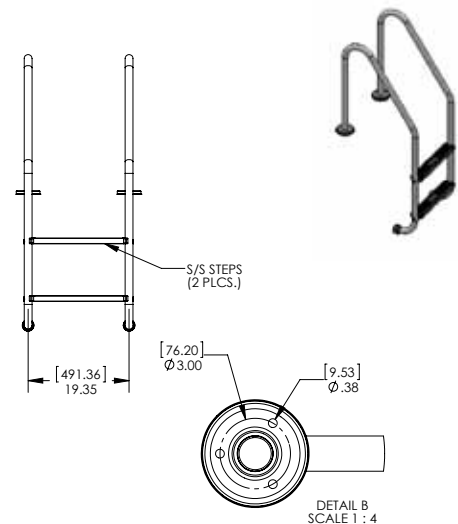

Standard Ladder

- Individually crafted with state-of-the-art bending technology
- 38mm diameter, 1.2mm thickness 316L stainless steel tubing
- Custom finishing options:
Powder-coating in pearl white, stone beige and Aztec black
Nycote® finish provides extra barrier of protection

Model No.	Description
SL-SF-2	Two-step Ladder - Flanged
SL-SF-3	Three-step Ladder - Flanged
SL-SF-4	Four-step Ladder - Flanged

Colours

Flanged Model with
Cover Plate Detail

Rainbow Pool Products

PO Box 2388, Mansfield Qld 4122