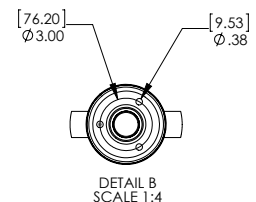

Triangle Grab Rail

- Individually crafted with state-of-the-art bending technology
- 38mm diameter, 1.2mm thickness 316L stainless steel tubing
- Standard and flanged models available
- Custom finishing options:
Powder-coating in pearl white, stone beige and Aztec black
Nycote® finish provides extra barrier of protection

Model No.	Description
SR-6S	Triangle Grab Rail - Standard (pair)
SR-6F	Triangle Grab Rail - Flanged (pair)

Colours

S/S FLANGE
(2 PLCS.)

Flanged Model with
Cover Plate Detail

Rainbow Pool Products

PO Box 2388, Mansfield Qld 4122