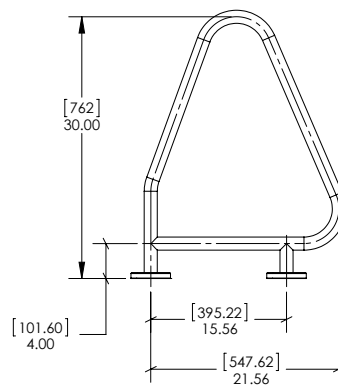

Triangle Grab Rail

- Individually crafted with state-of-the-art bending technology
- 38mm diameter, 1.2mm thickness 316L stainless steel tubing
- Standard and flanged models available
- Custom finishing options:
Powder-coating in pearl white, stone beige and Aztec black
Nycote® finish provides extra barrier of protection

Model No.	Description
SR-6S	Triangle Grab Rail - Standard (pair)
SR-6F	Triangle Grab Rail - Flanged (pair)

Colours

S/S FLANGE
(2 PLCS.)

Flanged Model with
Cover Plate Detail

Rainbow Pool Products

PO Box 2388, Mansfield Qld 4122