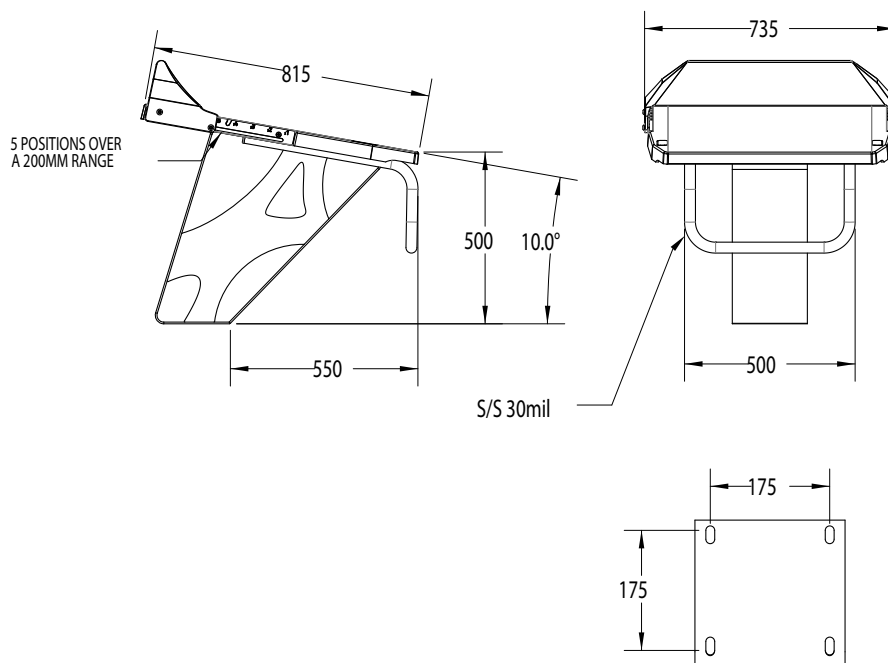

Velocity Starting Block Long Reach

Made in Australia

- Elite competition platform with extended reach base
- Suitable for pools with overflow gutters
- Fiberglass construction with 316 SS fittings
- Track start adjustable to 5 positions
- Compatible with Colorado and Daktronic timing systems
- Expansion anchors included
- Durable, non-slip TrueTread™
- Internal earthing wire included to allow for bonding requirements
- Compliant with FINA starting platform guidelines FR2.7

TrueTread™

Model No.	Description	Shipping			
		Weight	Length	Width	Height
25-61-820L	Velocity Long Reach with adjustable track start	43kg	840mm	720mm	660mm

Rainbow Pool Products

PO Box 2388, Mansfield Qld 4122