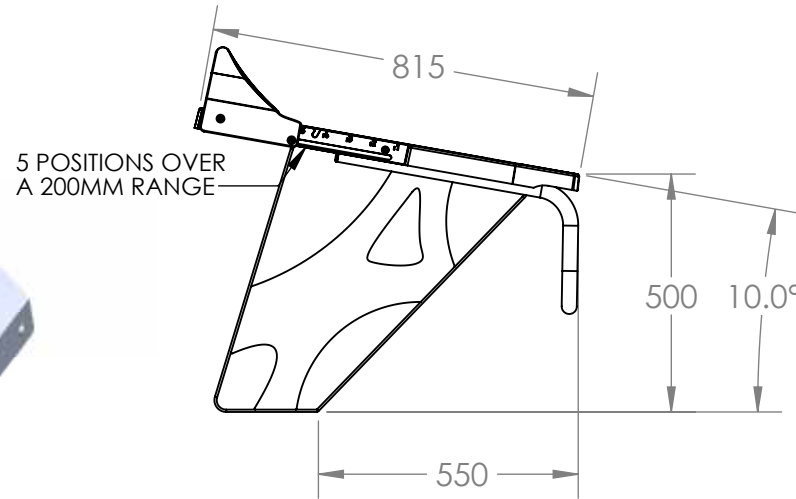

Velocity Long Reach Starting Block

SCALE 1 : 12

S/S 30mil

BOTTOM VIEW
SCALE 1:8

Rainbow Pool Products

PO Box 2388, Mansfield Qld 4122

Telephone STD 61-7-3849 5385

Facsimile STD 61-7-3849 5384

Email: info@rainbowpoolproducts.com.au

Web: www.rainbowpoolproducts.com.au

Models	Model Kits
25-61-820L	VELOCITY LONG REACH STARTING BLOCK

PART #: 25-61-820L	DESCRIPTION: Proprietary and Confidential: The information contained in this specification is the sole property of SRS AUSTRALIA PTY LTD. Any reproduction in part or whole without the written consent of SRS AUSTRALIA PTY LTD is prohibited.	NAME	SIGNATURE	DATE	WEIGHT: 38KG	 Serious Equipment - Serious Fun - Access for All SRS AUSTRALIA PTY LTD 12 Enterprise Street, Richlands QLD 4077 P +61 7 3812 2283 F +61 7 3812 1187
		DRAWN OEH			MATERIAL:	
UNLESS OTHERWISE SPECIFIED: DIMENSIONS ARE IN MILLIMETERS SURFACE FINISH: TOLERANCES: +- .3MIL LINEAR: ANGULAR: +- 1	DO NOT SCALE DRAWING	CHK'D			DWG NO. 25-61-820LL	SCALE:1:16
	REVISION A1	APP'VD			©SRS AUSTRALIA PTY LTD	