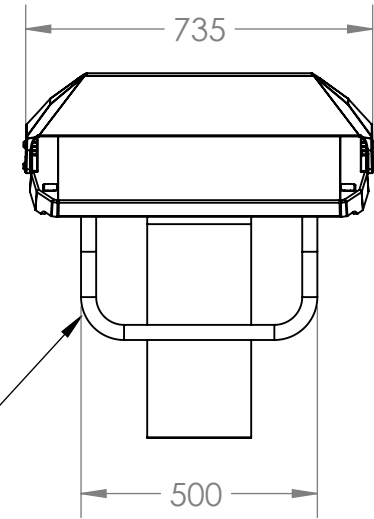

Velocity Long Reach Starting Block

SCALE 1 : 12

S/S 30mil

BOTTOM VIEW
SCALE 1:8

Rainbow Pool Products

PO Box 2388, Mansfield Qld 4122

Telephone STD 61-7-3849 5385

Facsimile STD 61-7-3849 5384

Email: info@rainbowpoolproducts.com.au

Web: www.rainbowpoolproducts.com.au

Models	Model Kits
25-61-820L	VELOCITY LONG REACH STARTING BLOCK

PART #: 25-61-820L	DESCRIPTION: Proprietary and Confidential: The information contained in this specification is the sole property of SRS AUSTRALIA PTY LTD. Any reproduction in part or whole without the written consent of SRS AUSTRALIA PTY LTD is prohibited.	NAME	SIGNATURE	DATE	WEIGHT: 38KG	 Serious Equipment - Serious Fun - Access for All SRS AUSTRALIA PTY LTD 12 Enterprise Street, Richlands QLD 4077 P +61 7 3812 2283 F +61 7 3812 1187
		DRAWN OEH			MATERIAL:	
UNLESS OTHERWISE SPECIFIED: DIMENSIONS ARE IN MILLIMETERS SURFACE FINISH: TOLERANCES: +- .3MIL LINEAR: ANGULAR: +- 1	DO NOT SCALE DRAWING	CHK'D			DWG NO. 25-61-820LL	SCALE:1:16
	REVISION A1	APP'VD			©SRS AUSTRALIA PTY LTD	