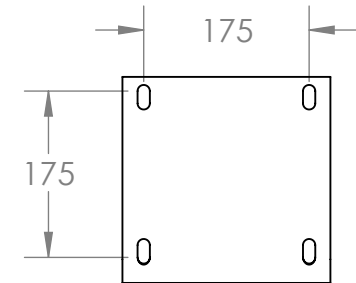

Velocity Long Reach Starting Block

SCALE 1 : 12

S/S 30mil

BOTTOM VIEW
SCALE 1:8

Rainbow Pool Products

PO Box 2388, Mansfield Qld 4122

Telephone STD 61-7-3849 5385

Facsimile STD 61-7-3849 5384

Email: info@rainbowpoolproducts.com.au

Web: www.rainbowpoolproducts.com.au

Models	Model Kits
25-61-820L	VELOCITY LONG REACH STARTING BLOCK

PART #: 25-61-820L	DESCRIPTION: Proprietary and Confidential: The information contained in this specification is the sole property of SRS AUSTRALIA PTY LTD. Any reproduction in part or whole without the written consent of SRS AUSTRALIA PTY LTD is prohibited.	NAME	SIGNATURE	DATE	WEIGHT: 38KG	 Serious Equipment - Serious Fun - Access for All SRS AUSTRALIA PTY LTD 12 Enterprise Street, Richlands QLD 4077 P +61 7 3812 2283 F +61 7 3812 1187
		DRAWN OEH			MATERIAL:	
UNLESS OTHERWISE SPECIFIED: DIMENSIONS ARE IN MILLIMETERS SURFACE FINISH: TOLERANCES: +- .3MIL LINEAR: ANGULAR: +- 1	DO NOT SCALE DRAWING	CHK'D			DWG NO. 25-61-820LL	SCALE:1:16
	REVISION A1	APP'VD			©SRS AUSTRALIA PTY LTD	