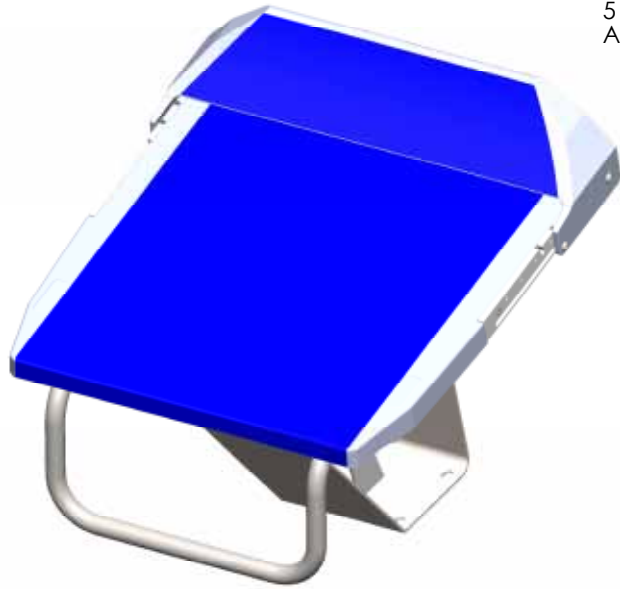

Velocity Long Reach Starting Block

SCALE 1 : 12

S/S 30mil

BOTTOM VIEW
SCALE 1:8

Rainbow Pool Products

PO Box 2388, Mansfield Qld 4122

Telephone STD 61-7-3849 5385

Facsimile STD 61-7-3849 5384

Email: info@rainbowpoolproducts.com.au

Web: www.rainbowpoolproducts.com.au

Models	Model Kits
25-61-820L	VELOCITY LONG REACH STARTING BLOCK

PART #: 25-61-820L	DESCRIPTION: Proprietary and Confidential: The information contained in this specification is the sole property of SRS AUSTRALIA PTY LTD. Any reproduction in part or whole without the written consent of SRS AUSTRALIA PTY LTD is prohibited.	NAME	SIGNATURE	DATE	WEIGHT: 38KG	 Serious Equipment - Serious Fun - Access for All SRS AUSTRALIA PTY LTD 12 Enterprise Street, Richlands QLD 4077 P +61 7 3812 2283 F +61 7 3812 1187
		DRAWN OEH			MATERIAL:	
UNLESS OTHERWISE SPECIFIED: DIMENSIONS ARE IN MILLIMETERS SURFACE FINISH: TOLERANCES: +- .3MIL LINEAR: ANGULAR: +- 1	DO NOT SCALE DRAWING	CHK'D			DWG NO. 25-61-820LL	SCALE:1:16
	REVISION A1	APP'VD			©SRS AUSTRALIA PTY LTD	