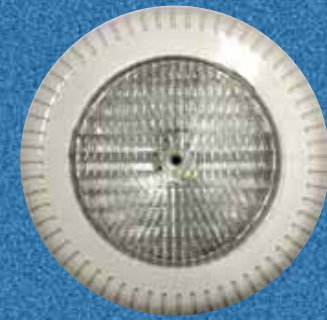

# Product Identification Guide

Aqua-Quip QC Retro-Fit Lights replace the following brands of Surface Mounted Lights:

Stroud C150 Diameter 210mm

Poolrite Diameter 232mm

Varimode Diameter 211mm

Waterco Diameter 220mm

Waterco Britestream Diameter 220mm

Swimworld Diameter 250mm

Stroud SM400 Diameter 250mm\*

Filtrite Diameter 250mm\*

Sunline/Rivendale Diameter 230mm

Spa Electrics SE3M Diameter 235mm

Spa Electrics Diameter 200mm

Autumn Solar Slim 180 Diameter 220mm

Emaux E-Lumen Diameter 261mm

Magic Pool Products Diameter 236mm

Aqua-Quip Halogen Diameter 230mm

\*APL075 Locating Bar Kit required