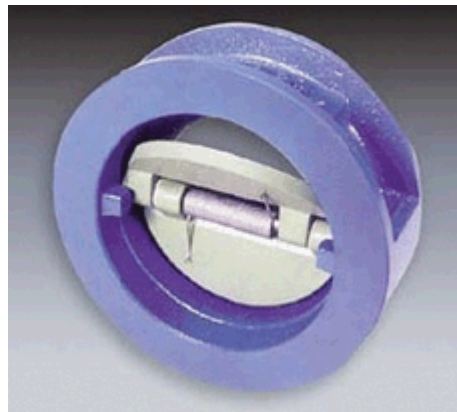

## CHECK VALVES

<b>Code</b>	<b>Description</b>
	<b>Check Valves</b>
20240	Outlets $\varnothing$ 65mm
20241	Outlets $\varnothing$ 80mm
20242	Outlets $\varnothing$ 100mm
20243	Outlets $\varnothing$ 125mm*
20244	Outlets $\varnothing$ 150mm
20245	Outlets $\varnothing$ 200mm
20246	Outlets $\varnothing$ 250mm

\* European Pipe Connections

Nominal pressure 10 kg/cm<sup>2</sup>. Mounted between flanges,  
Available in PN 16 and PN 25 under special order.