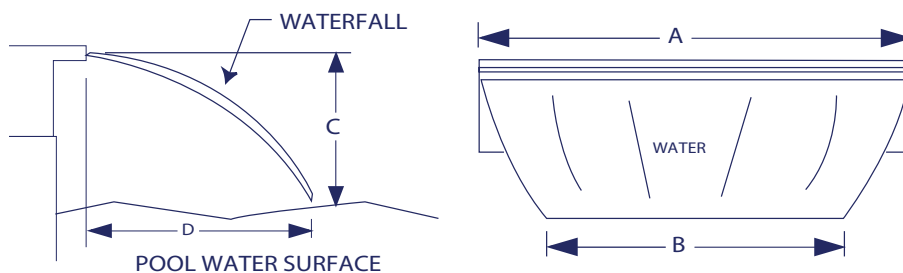

## Cascade Waterfalls - Allow 10 day lead time for bottom entry waterfalls

Model	Product Code
1" Lip Cascade Waterfall - 300mm - back entry	10283
1" Lip Cascade Waterfall - 600mm - back entry	10290
1" Lip Cascade Waterfall - 900mm - back entry	10291
1" Lip Cascade Waterfall - 1200mm - back entry	10284
1" Lip Cascade Waterfall - 1800mm - back entry	10285
1" Lip Cascade Waterfall - 2400mm - back entry	10286
1" Lip Cascade Waterfall - 300mm - bottom entry	10210
1" Lip Cascade Waterfall - 600mm - bottom entry	10211
1" Lip Cascade Waterfall - 900mm - bottom entry	10212
1" Lip Cascade Waterfall - 1200mm - bottom entry	10213
1" Lip Cascade Waterfall - 1800mm - bottom entry	10214

Length ( A )	Entry Width ( B )	Height ( C )	Distance ( D )	Waterflow
300mm	200mm	300mm	300mm	50 LPM
600mm	500mm	600mm	300mm	100 LPM
900mm	800mm	900mm	300mm	150 LPM
1200mm	1100mm	900mm	300mm	200 LPM
1800mm	1700mm	900mm	300mm	300 LPM
2400mm	2300mm	900mm	300mm	400 LPM