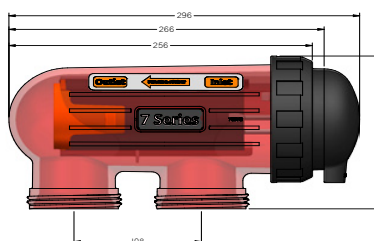

This legendary reliability has now been incorporated into a low cost, reverse polarity, self cleaning salt chlorinator – the E 25 Salt Chlorinator.

Using the same platform as the renowned VX, the E25 simplifies the operation and functionality to provide a low cost, low maintenance salt chlorinator suitable for most sized residential swimming pools.

Control

The E25 Salt Chlorinator eliminates the need for manual dosing with liquid or granular chlorine on a frequent and regular basis. Salt, when added to your pool in concentrations of around 0.5%, is converted into chlorine as it passes through the electrolytic cell and kills the contaminants within the pool to prevent bacteria and algae from forming.

Convenience

Manual dosing with liquid or granular chlorine can be haphazard and requires discipline to do on a daily basis. The E25 Salt Chlorinator continually generates chlorine while the filter pump is running at the level you require. Just set and forget.

Simplicity

The easy to use touch pad enables complete control of your filter pump and sanitizer. Simple to use, the E25 chlorinator allows you to select two timer periods each day to operate your pump and chlorine output levels from 1 to 8.

Specifications:

Time Clock	Chlorine Output	Salt Level	Pool Volume Temperate Climate	Pool Volume Tropical climate	Max Pump Connection
2 timer periods/day	25gms/hr	4,100 to 8000	96,000	50,000	8 amps

Intelligent Self Cleaning

During operation, the anode in the electrolytic cell attracts a build up of calcium and other debris which requires periodic cleaning. Most chlorinators reverse the polarity to the cell, which in turn releases the residue of calcium and debris. The intelligent E25 chlorinator analyses the output setting to optimise the polarity of the electrolytic cell. By minimizing the number of reversals ensures the cell is clean and significantly extends the life of your chlorinator.

Durability

The E25 incorporates many of the components of AstralPool's premium chlorinators to ensure high levels of durability and long life in the tough Australian environment. The LCD display is specially constructed to withstand high temperature and UV radiation and all electronic components are mounted on engineered heat sinks to maximize cooling and long life.

Warranty

The E25 Salt Chlorinator is covered by a 2 year in field warranty on both the controller and electrolytic cell.

To find out more visit astralpool.com.au