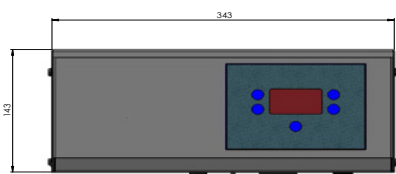

This legendary reliability has now been incorporated into a low cost, reverse polarity, self cleaning salt chlorinator – the E 25 Salt Chlorinator.

Using the same platform as the renowned VX, the E25 simplifies the operation and functionality to provide a low cost, low maintenance salt chlorinator suitable for most sized residential swimming pools.

Control

The E25 Salt Chlorinator eliminates the need for manual dosing with liquid or granular chlorine on a frequent and regular basis. Salt, when added to your pool in concentrations of around 0.5%, is converted into chlorine as it passes through the electrolytic cell and kills the contaminants within the pool to prevent bacteria and algae from forming.

Convenience

Manual dosing with liquid or granular chlorine can be haphazard and requires discipline to do on a daily basis. The E25 Salt Chlorinator continually generates chlorine while the filter pump is running at the level you require. Just set and forget.

Simplicity

The easy to use touch pad enables complete control of your filter pump and sanitizer. Simple to use, the E25 chlorinator allows you to select two timer periods each day to operate your pump and chlorine output levels from 1 to 8.

Specifications:

Time Clock	Chlorine Output	Salt Level	Pool Volume Temperate Climate	Pool Volume Tropical climate	Max Pump Connection
2 timer periods/day	25gms/hr	4,100 to 8000	96,000	50,000	8 amps

Intelligent Self Cleaning

During operation, the anode in the electrolytic cell attracts a build up of calcium and other debris which requires periodic cleaning. Most chlorinators reverse the polarity to the cell, which in turn releases the residue of calcium and debris. The intelligent E25 chlorinator analyses the output setting to optimise the polarity of the electrolytic cell. By minimizing the number of reversals ensures the cell is clean and significantly extends the life of your chlorinator.

Durability

The E25 incorporates many of the components of AstralPool's premium chlorinators to ensure high levels of durability and long life in the tough Australian environment. The LCD display is specially constructed to withstand high temperature and UV radiation and all electronic components are mounted on engineered heat sinks to maximize cooling and long life.

Warranty

The E25 Salt Chlorinator is covered by a 2 year in field warranty on both the controller and electrolytic cell.

To find out more visit astralpool.com.au