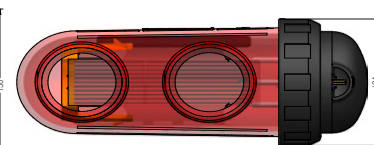

This legendary reliability has now been incorporated into a low cost, reverse polarity, self cleaning salt chlorinator – the E 25 Salt Chlorinator.

Using the same platform as the renowned VX, the E25 simplifies the operation and functionality to provide a low cost, low maintenance salt chlorinator suitable for most sized residential swimming pools.

Control

The E25 Salt Chlorinator eliminates the need for manual dosing with liquid or granular chlorine on a frequent and regular basis. Salt, when added to your pool in concentrations of around 0.5%, is converted into chlorine as it passes through the electrolytic cell and kills the contaminants within the pool to prevent bacteria and algae from forming.

Convenience

Manual dosing with liquid or granular chlorine can be haphazard and requires discipline to do on a daily basis. The E25 Salt Chlorinator continually generates chlorine while the filter pump is running at the level you require. Just set and forget.

Simplicity

The easy to use touch pad enables complete control of your filter pump and sanitizer. Simple to use, the E25 chlorinator allows you to select two timer periods each day to operate your pump and chlorine output levels from 1 to 8.

Specifications:

Time Clock	Chlorine Output	Salt Level	Pool Volume Temperate Climate	Pool Volume Tropical climate	Max Pump Connection
2 timer periods/day	25gms/hr	4,100 to 8000	96,000	50,000	8 amps

Intelligent Self Cleaning

During operation, the anode in the electrolytic cell attracts a build up of calcium and other debris which requires periodic cleaning. Most chlorinators reverse the polarity to the cell, which in turn releases the residue of calcium and debris. The intelligent E25 chlorinator analyses the output setting to optimise the polarity of the electrolytic cell. By minimizing the number of reversals ensures the cell is clean and significantly extends the life of your chlorinator.

Durability

The E25 incorporates many of the components of AstralPool's premium chlorinators to ensure high levels of durability and long life in the tough Australian environment. The LCD display is specially constructed to withstand high temperature and UV radiation and all electronic components are mounted on engineered heat sinks to maximize cooling and long life.

Warranty

The E25 Salt Chlorinator is covered by a 2 year in field warranty on both the controller and electrolytic cell.

To find out more visit astralpool.com.au