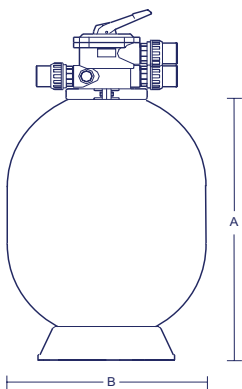

The 6 position multi-port valve ensures positive fitting and alignment of pipe work with no special tools required. Self sealing barrel unions allow quick disconnection for inspection and changing the media.

Specifications:

Model	Filter Area	Flow Rate	Weight	A Dim	B Dim
FG 604	0.20	280	16	910	610
FG 705	0.40	360	29	1010	690
FG 805	0.43	400	30	1130	800
FG 905	0.64	500	34	1310	915

Rainbow Pool Products

PO Box 2388, Mansfield Qld 4122