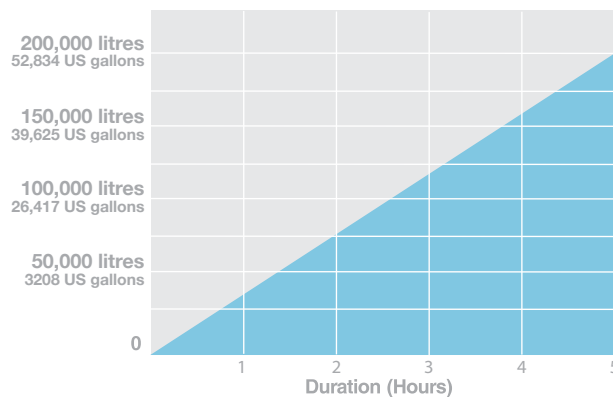

Turnover Capacity for Residential Pools