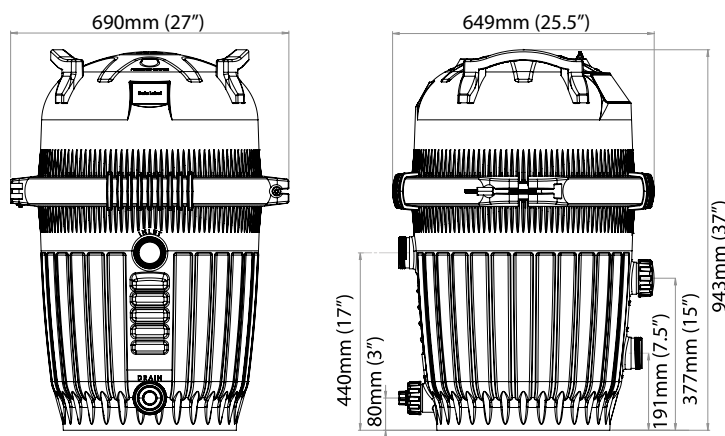

To find out more about the Viron range visit astralpool.com.au

Turnover Capacity for Residential Pools

SPECIFICATIONS

| Model | Filter Area | Max Flow | Weight |
|-------------|---------------------------------|--------------------|--------------|
| Viron QL420 | 39 m ² /420 US sq ft | 500 lpm/135 US gpm | 35 kg/77 lbs |
| Viron QL540 | 50 m ² /538 US sq ft | 500 lpm/135 US gpm | 40 kg/88 lbs |