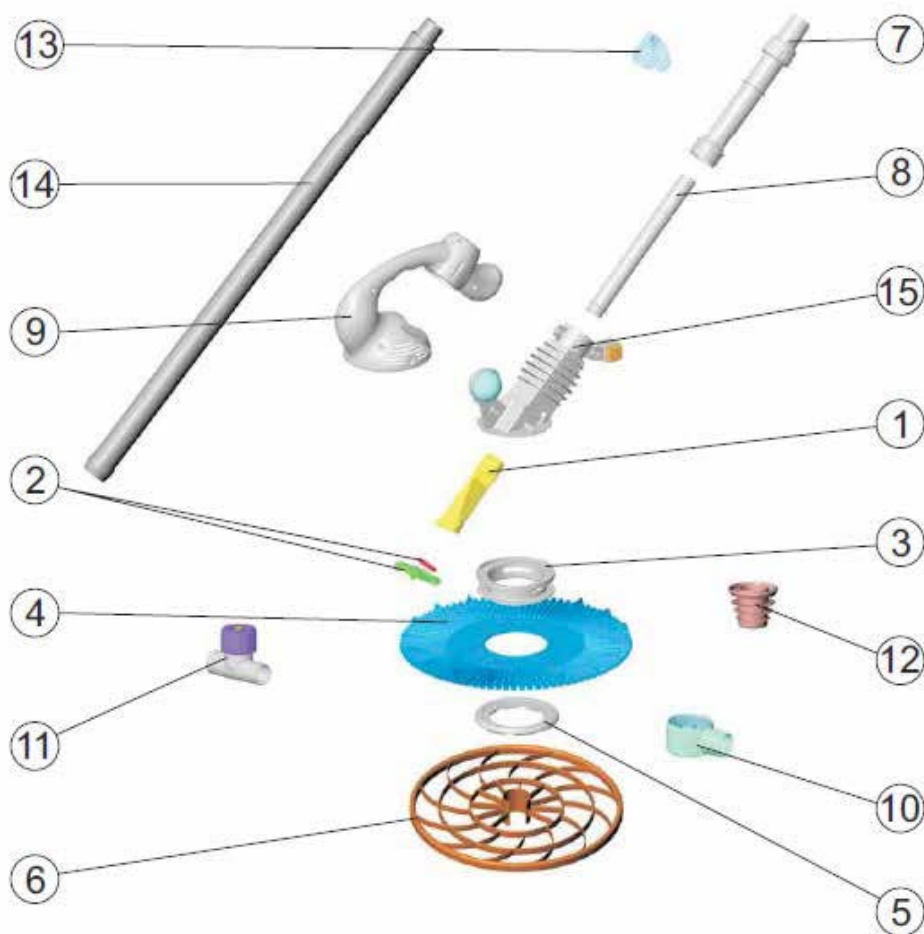

# BOLERO SUCTION CLEANER

Key	Description	Product Code	Qty Required
1	SUCTION MEMBRANE - BOLERO	4406012401	1
2	MEMBRANE COVER SET - BOLERO	4406012402	1
3	BASE DISC - BOLERO	4406012403	1
4	MAT / MEMBRAIN - BOLERO	4406012404	1
5	SHOE - BOLERO	4406012405	1
6	DEFLECTOR - BOLERO	4406012406	1
7	SUCTION TUBE SET - BOLERO	4406012407	1
8	CENTRAL TUBE - BOLERO	4406012408	1
9	COVER SET - BOLERO	4406012409	1
10	FLOW INDICATOR - BOLERO	4406012410	1
11	FLOW REGULATOR - BOLERO	4406012411	1
12	UNIVERSAL ADAPTOR - BOLERO	4406012109	1
13	HOSE WEIGHT - BOLERO	4406012115	1
14	HOSE - 1MTR SECTION - BOLERO	4406012116	1
15	HOSE SET - BOLERO (12 LENGTHS)	4406012117	1
16	MAIN BODY SET - BOLERO	43395R0100	1

## Rainbow Pool Products

PO Box 2388, Mansfield Qld 4122

Telephone STD 61-7-3849 5385

Facsimile STD 61-7-3849 5384

Email: [info@rainbowpoolproducts.com.au](mailto:info@rainbowpoolproducts.com.au)

Web: [www.rainbowpoolproducts.com.au](http://www.rainbowpoolproducts.com.au)