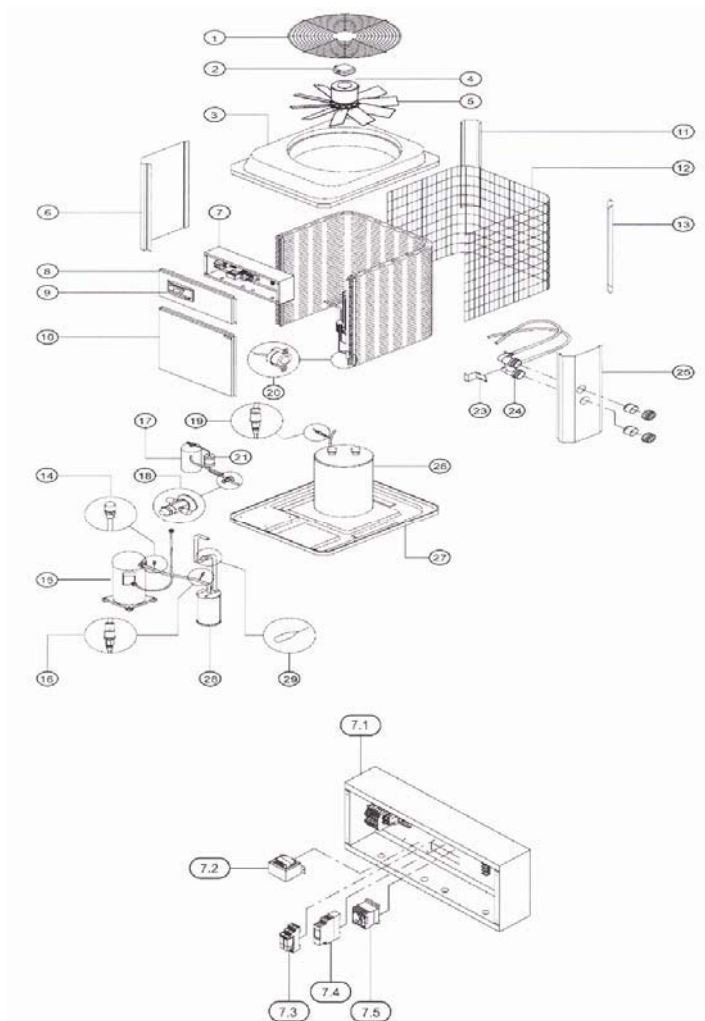

#### SPARE PARTS DIAGRAM

Key	Description	Product Code
1	Grille, Fan	77056
2	Cover Motor Capacitor	non
3	Panel HDPE DX 120 Heat Pump	75007
4	Motor, Fan	77055
5	Fan	77054
6	Panel Heat Pump Side LH	non
7	Box Control	non
7.1	Box Control	non
7.2	Transformer, 1.75 amp	70275A
7.3	Relay, Fan	77057
7.4	Timer, Solid State	77079
7.5	Contactactor, Compressor 3ph	77078
	Contactactor, Compressor 1ph	77058
8	Panel Heat Pump Control - Heat Only	non
	Panel Heat Pump Control - Heat and Cool	non
9	Control, Thermostat, Genus IV	70284
10	Panel Heat Pump Access	non
11	Panel Heat Pump Corner	non
12	Grille, Evaporator	77097
13	Panel Heat Pump Corner	non
14	Valve, Access	77065
15	Compressor ZR68KCTFD522-C	77049
15	Compressor ZR68KCPFJ522-C	77050
16	Switch, Cutout LP	77068
17	Receiver	77061
18	Valve, TX	77059
19	Switch, Cutout HP	77067
20	Thermostat, Defrost	77069
21	Drier, Liquid Line	77064
22	Cover, Heat Pump, Heat Exchanger	non
25	Panel, Heat Pump, RH Side	non
26	Heat Exchanger	77051
27	Base, HDPE Heat Pump, Moulded	non
28	Accumulator	77060
29	Valve, TX	77059
not shown	Waterflow Manifold Kit	11054
not shown	Fan Motor Grill Assembly	77047