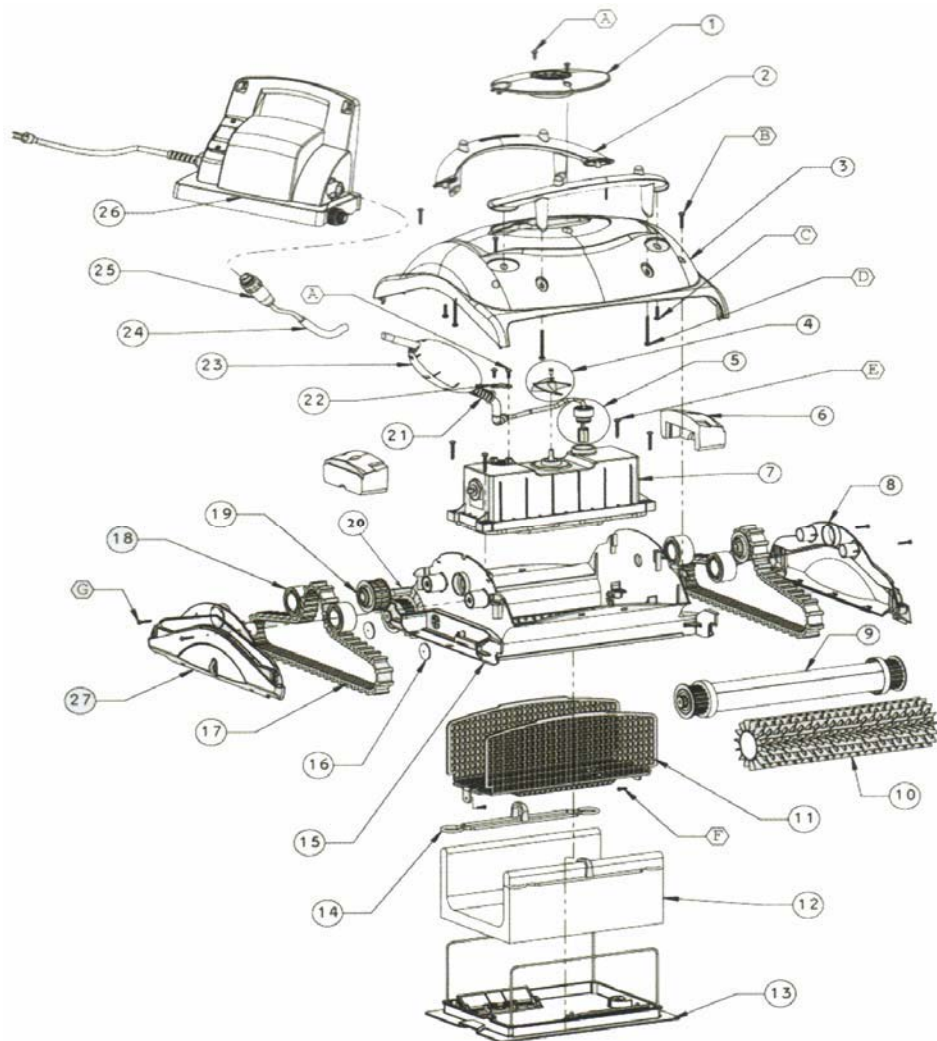

DOLPHIN EASYKLEEN

SPARE PARTS DIAGRAM

Key	Description	Product Code
1	Impeller Cover	9982285
2	Handle	99960021
3	Outer top cover	99960062
4	Impeller + screw	9995269
5	Retrofit for cable - 3 pin	9991279
6	Internal Foam floats	6250931
7	Motor Box Unit	99953005
8	Side Plate - With Fin	9982323
9	Wheel Tube	99955951
10	PVC Brush	6101599
11	Filter Screen	9982300
12	Filter Bag	99954301
13	Base Plate Complete	99919116
14	Filter Bag Clips	9981430
15	Inner Chassis	9980200
16	Non Return Diaphragm	9980220
17	Timing Track	9985006
18	Guide Wheel	3884997
19	Pulley for Flat Shaft	3883645
20	Hexagon Adaptor for D Type Shaft	3865005
21	Cable Spring	3917015
22	Cord strain clip	9982332
23	Cable Float	99960081
24	Floating cable	9995766
25	Amphinol Plug	5000009
26	Power Supply Unit	99956001
27	Side Plate - Wheel	9997112