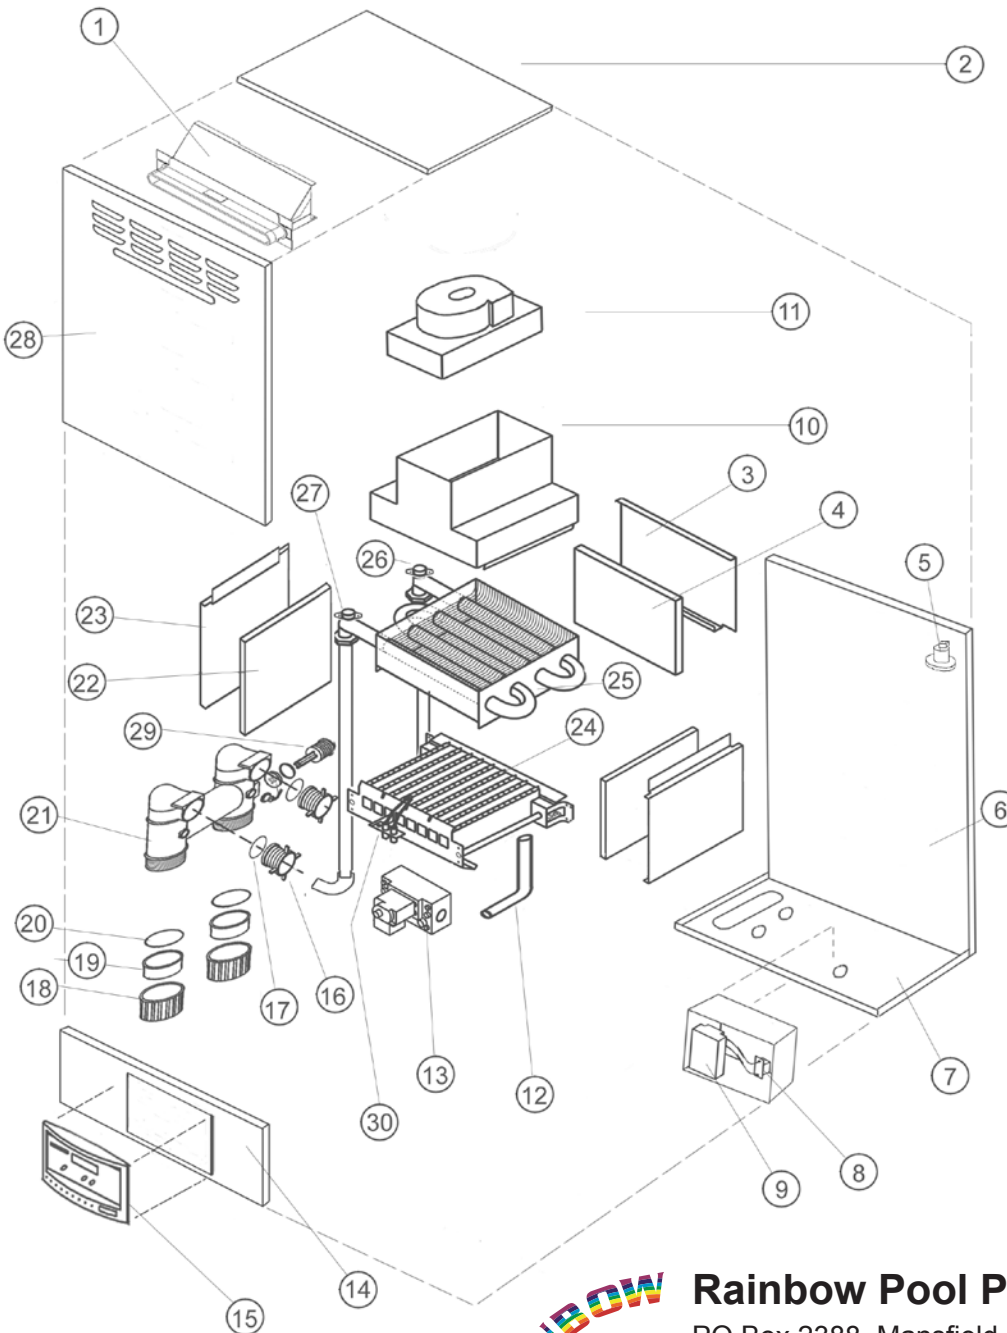

JX GAS HEATERS

Key	Description	Product Code	Qty Required
1	FLUE - STAINLESS STEEL - JX 130	920500	1
	FLUE - STAINLESS STEEL - JX 160	930500	1
2	TOP PANEL - JX 130	920804	1
	TOP PANEL - JX 160	930804	1
3	SIDE PANEL - JX 130	920304	2
	SIDE PANEL - JX 160	930304	2
4	INSULATION - SIDE PANEL - 320 X 215	425050	2
	INSULATION - SIDE PANEL - 450 X 21	425055	2
5	AIR PRESSURE SWITCH - HW / JX	77228	1