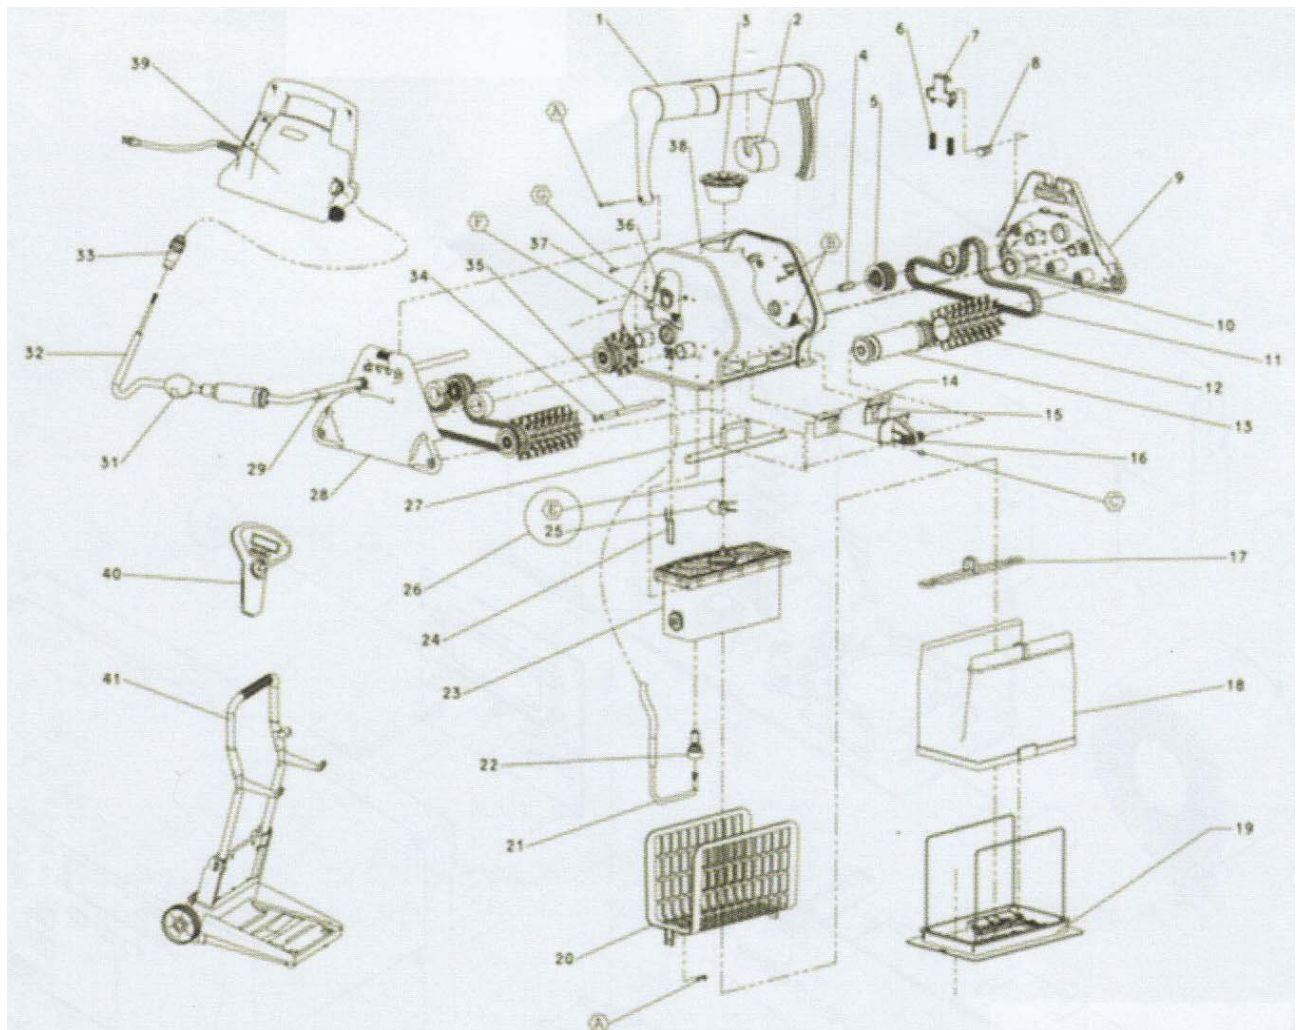

#### SPARE PARTS DIAGRAM

Key	Description	Product Code
1	Handle Assy	9995711
2	Float for Handle	9995742
3	Impeller Tube	9995072
4	Hexagon Adaptor for D Type Shaft	3865005
5	Pulley for Flat Shaft	3883645
6	Handle Clip Spring	3917031
7	Handle Latch	9985062
8	Handle Arm Slide	Z9985065
9	Side Plate	9985089
10	Guide Wheel	3884997
11	Timing Track	9985006
12	PVC Brush for Combined Brush	6101656
	Wonder Brush Ring for Combined Brush	6101611
	Wonder Brush	6101615
13	Wheel Tube Assy	99955955
14	Non Return Flap - Left	9985283
15	Non Return Flap - Right	9985285
16	Brush Holder	9980110
17	Filter Bag Clip	9981430
18	Filter Bag	9995430
19	Bottom Lid Assy	9995550
20	Filter Screen	6203703
21	Floating Cable	9995747LF
22	Retrofit for Cable Connection - 3 pin	9991279
23	Motor Unit	9995335
24	Wire Clip	3965030
26	Impeller + Screw	9995269
27	S/S Strengthener	4197011
28	Side Plate - Cable Entry	9995051
29	Cable Fitting	9981168
31	Cable Float	9995090
32	Sleeve for Cable	9991753
33	Amphinol Plug	5000009
34	Circlip	3506799
35	Shaft S/S	5581005
36	Floating cable clamp	3967121
37	Cable Stopper	9995064
38	Body Kit	9995178
39	Power Supply Unit	9995651
40	Remote Control	9995405
41	Caddy for Dolphin	9996092