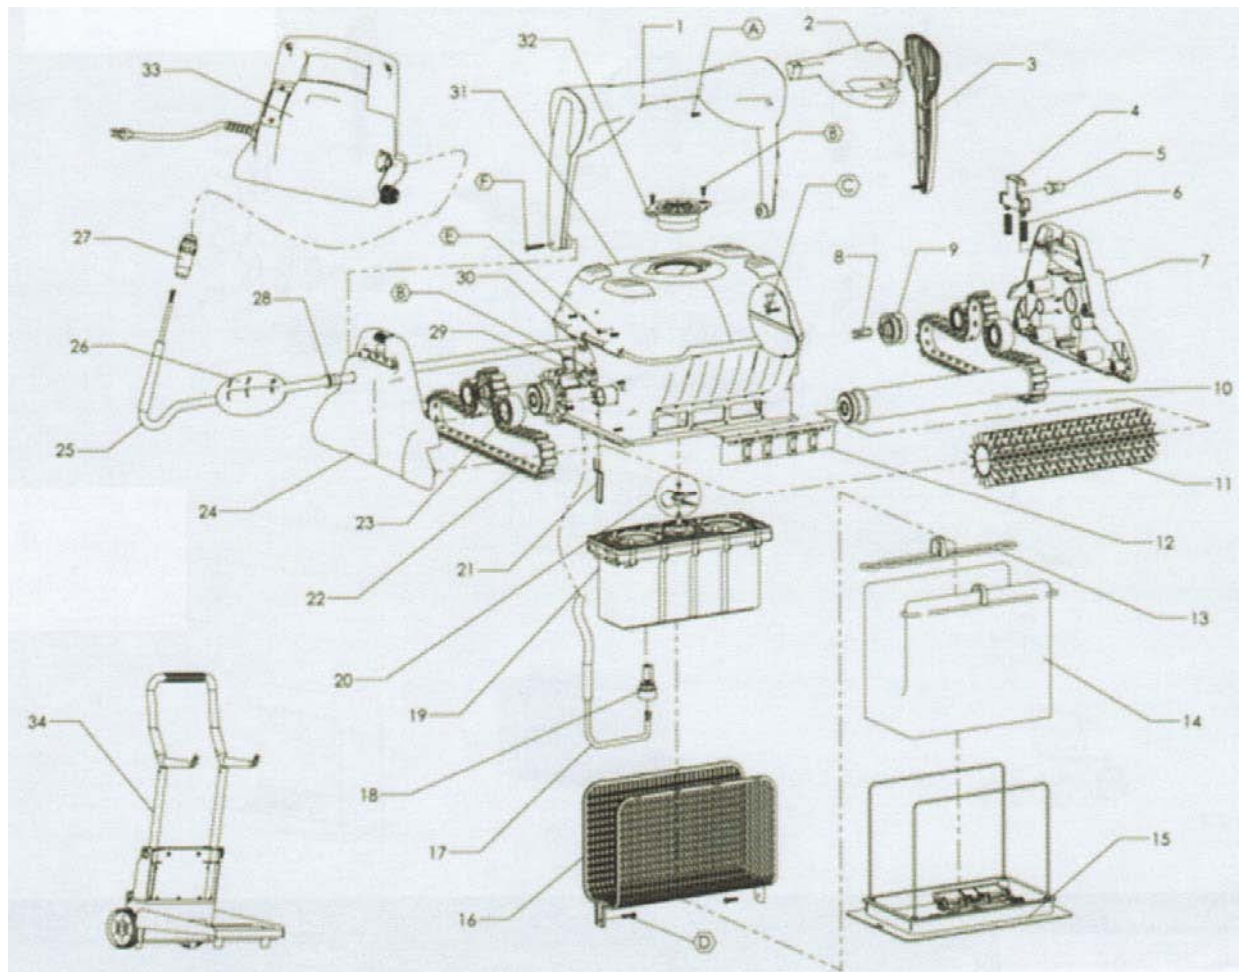

RAINBOW

POOL PRODUCTS

Quality Pool & Spa Products

DOLPHIN SUPERKLEEN

SPARE PARTS DIAGRAM

Key	Description	Product Code
1	Handle Assy	9995713
2	Float for Handle	6250922
3	Side Plate for Handle	9981060
4	Handle Latch	9985064
5	Handle Arm Slide	Z9985065
6	Handle Clip Spring	3917031
7	Side Plate	9981020
8	Hexagon Adaptor for D Type Shaft	3865005
9	Pulley for Flat Shaft	3884076
10	Wheel Tube Assy	9995590
11	PVC Brush	6101599
	PVC Brush for Combined Brush	6101543
	Wonder Brush Ring for Combined Brush	6101611
	Wonder Brush	6101610
12	Non Return Flap	9985280
13	Filter Bag Clip	9981430
14	Filter Bag	9995430
15	Bottom Lid Assy	9995550
16	Filter Screen	6203703
17	Sleeve for Floating Cable	9991753
18	Retrofit for Cable Connection - 3 pin	9991279
19	Motor Unit	9995355RD
20	Impeller + screw	9995269
21	Wire Clip	3965030
22	Timing Track	9985052
23	Guide Wheel	3884997
24	Side Panel Assy - Cable Entry	9995050
25	Floating Cable	9995786
26	Float Assy for Cable	99960081
27	Amphinol Plug	5000009
28	Cable Fitting	9981165
29	Cable Stopper	9995064
30	Strap for Cable Float	2151208
31	Outer Body	99951701
32	Impeller Cover	9981040
33	Power Supply Unit	9995633
34	Caddy for Dolphin	9996092