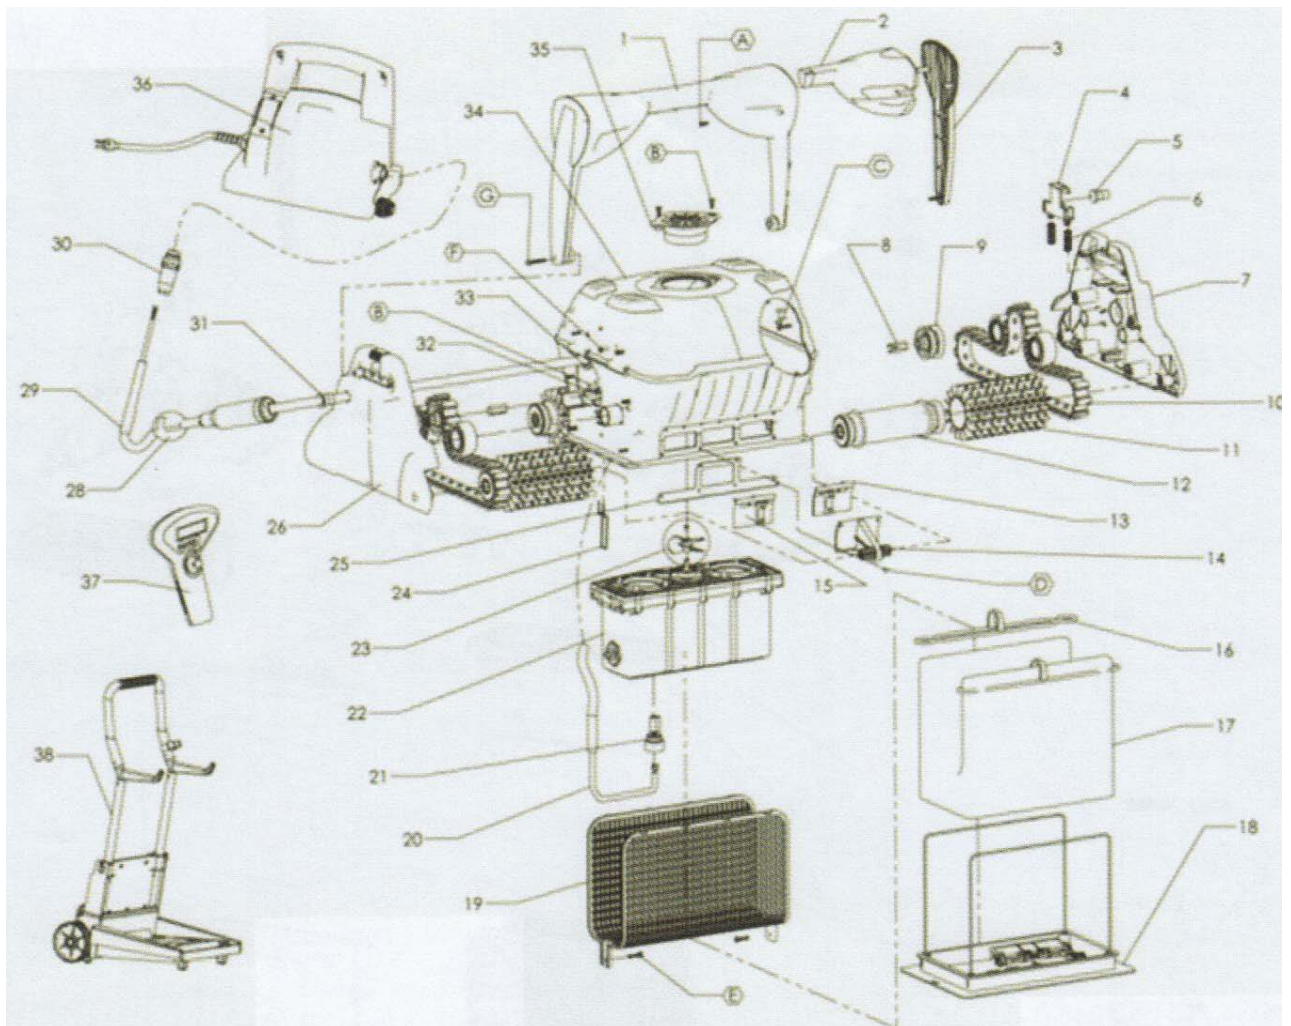

RAINBOW

POOL PRODUCTS

Quality Pool & Spa Products

DOLPHIN ULTRAKLEEN

SPARE PARTS DIAGRAM

Key	Description	Product Code
1	Handle Assy	9995713
2	Float for Handle	6250922
3	Side Plate for Handle	9981060
4	Handle Latch	9985064
5	Handle Arm Slide	Z9985065
6	Handle Clip Spring	3917031
7	Side Plate	9981020
8	Hexagon Adaptor for D Type Shaft	3865005
9	Pulley for Flat Shaft	3884076
10	Timing Track	9985052
11	PVC Brush	6101624
	PVC Brush for Combined Brush	6101647
	Wonder Brush Ring for Combined Brush	6101611
	Wonder Brush	6101615
12	Wheel Tube Assy	9995591
13	Non Return Flap - Left	9985283
14	Brush Holder	9980110
15	Non Return Flap - Right	9985285
16	Filter Bag Clip	9981430
17	Filter Bag	9995430
18	Bottom Lid Assy	9995550
19	Filter Screen	6203703
20	Floating Cable	9995746LF
21	Retrofit for Cable Connection - 3 pin	9991279
22	Motor Unit	9995330RD
23	Impeller + Screw	9995269
24	Wire Clip	3965030
25	S/S Strengthener	4197011
26	Side Panel Assy - Cable Entry	9995050
27	Floating Cable	9995746LF
28	Cable Float	9995090
29	Sleeve for Cable	9991753
30	Amphinol Plug	5000009
31	Cable Fitting	9981165
32	Obselete	N/A
33	Strap for Cable Float	2151208
34	Body Kit	99951700
35	Cover for Impeller	9981040
36	Power Supply Unit	9995651
37	Remote Control Unit	9995410
38	Caddy for Dolphin	9996092