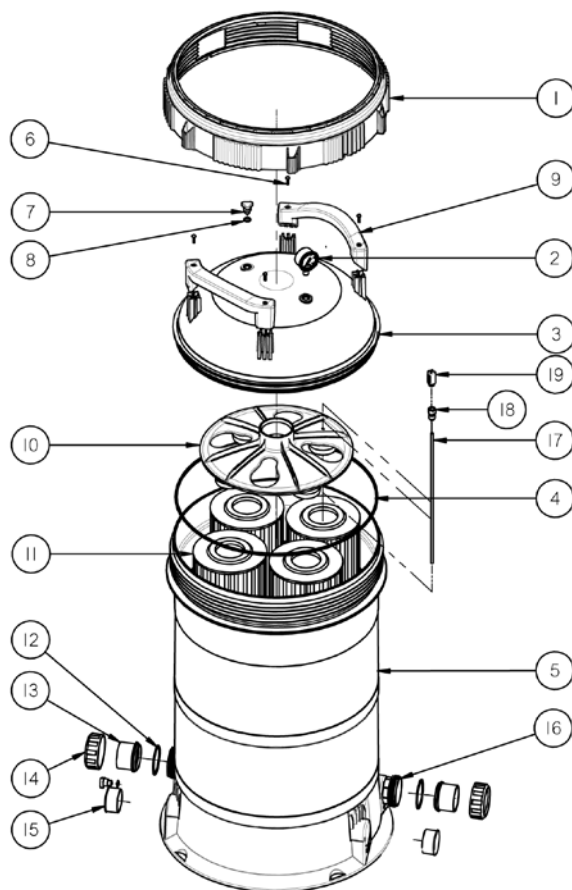

# VIRON CL CARTRIDGE FILTER

Key	Description	Product Code	Qty Required
1	LOCK RING - CL FILTER	76043	1
2	PRESSURE GAUGE - LIQUID FILLED DUAL	75032	1
3	LID - CL FILTER	76046	1
4	O RING - LID - CL FILTER	1005501	1
5	CL400 FILTER BODY - ONLY	10058	1
5	CL600 FILTER BODY - ONLY	10057	1
6	SCREW - PAN HEAD 10g x 3/4"	40218	4
7	AIR BLEED/DRAIN PLUG - GREY - CL/ZX	7820702	2
8	O RING - AIR BLEED SOCKET - GX / ZX	78103	2
9	HANDLE - LID CL FILTER	76047	2
10	CARTRIDGE LOCATOR - CL FILTER	76045	1
11	FILTER ELEMENT - GX100 / CL400	78083	4
11	FILTER ELEMENT - GX150 / CL600	78084	4
12	O RING - 50MM UNION	70003	4
13	TAIL UNION - 50MM ABS	950920	4
14	LOCK NUT UNION - 50MM	950919	4
15	BLANKING CAP - 50MM- BLACK CL / ZX	78214	2
16	SLIP TAIL - 50MM CL FILTER	950923	4
17	AIR BLEED TUBING -FLEXIBLE NYLON 6M	78090	0.6
18	CONNECTOR - AIR BLEED	78091	1
19	AIR BLEED 1/4" PLASTIC SILENCER	78092	1

**Rainbow Pool Products**  
 PO Box 2388, Mansfield Qld 4122  
 Telephone STD 61-7-3849 5385  
 Facsimile STD 61-7-3849 5384  
 Email: [info@rainbowpoolproducts.com.au](mailto:info@rainbowpoolproducts.com.au)  
 Web: [www.rainbowpoolproducts.com.au](http://www.rainbowpoolproducts.com.au)