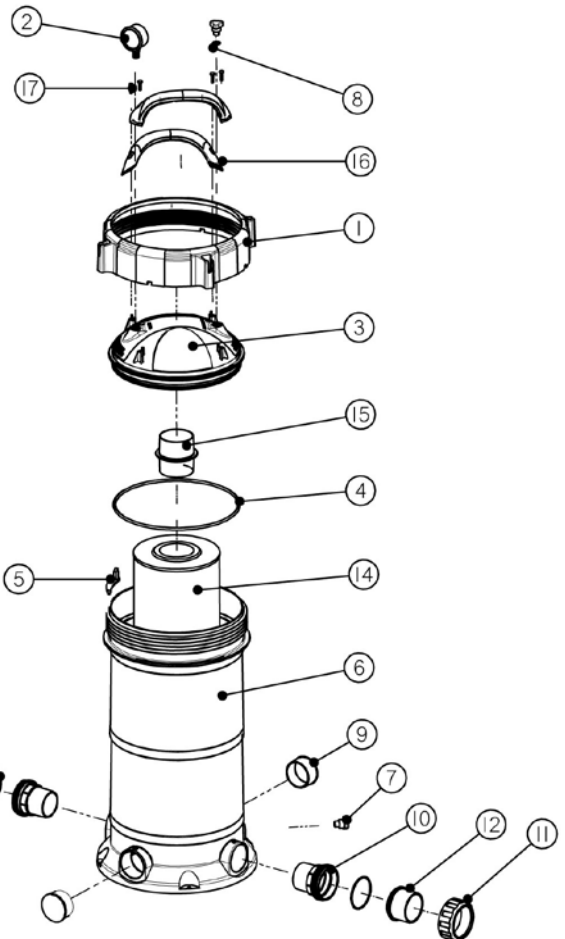

ZX CARTRIDGE FILTER

Key	Description	Product Code	Qty Required
1	LOCK RING - ZX FILTER	78200	1
2	PRESSURE GAUGE - LIQUID FILLED DUAL	75032	1
3	LID - ZX FILTER	78201	1
4	O RING - LID - ZX FILTER	78105	1
5	LOCKING CATCH - ZX FILTER	78210	1
6	ZX FILTER BODY ONLY - 50 / 75	78211	1
7	PLUG - AIR BLEED SOCKET - GX/ ZX	78207	2
8	O RING - AIR BLEED SOCKET - GX / ZX	78103	2
9	BLANKING CAP - 50MM- BLACK CL / ZX	78214	2
10	SLIP TAIL - 50MM CL FILTER	950923	2
11	LOCK NUT UNION - 50MM	950919	2
12	TAIL UNION 50MM-40MM REDUCER	950918	2
12	TAIL UNION - 50MM ABS	950920	2
13	O RING - 50MM UNION	70003	2
14	FILTER ELEMENT - ZX50 FILTER	78095	1
14	FILTER ELEMENT - ZX75 FILTER	78096	1
14	FILTER ELEMENT - ZX100 FILTER	78097	1
14	FILTER ELEMENT - ZX150 FILTER	78098	1
14	FILTER ELEMENT - ZX200 FILTER	78099	1
14	FILTER ELEMENT - ZX250 FILTER	78094	1
	CARTRIDGE LOCATING PLUG	78203	1
	LID HANDLE - ZX FILTER	78202	2
	SCREW - PAN HEAD 10g x 3/4"	40218	4
	PVC PIPE 15MM PN18 U-PVC*	16070	0.6
	ZX FILTER BODY ONLY - 100 / 150	78212	1
	ZX FILTER BODY ONLY - 200 / 250	78213	1
	COMPONENT BAG-ZX FILTER TAIL	78305	1
	6G X 3/8 PAN SELF TAPPER STAINLESS	882600	1

Rainbow Pool Products

PO Box 2388, Mansfield Qld 4122

Telephone STD 61-7-3849 5385

Facsimile STD 61-7-3849 5384

Email: info@rainbowpoolproducts.com.au

Web: www.rainbowpoolproducts.com.au