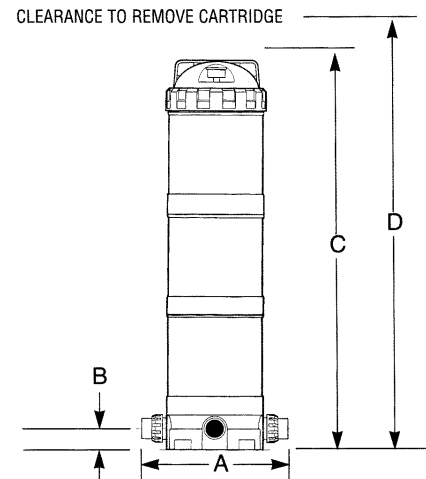

OPERATING LIMITS

Maximum Water Temperature	45°C
Maximum Operating Pressure	280kPa

MODEL NUMBER IDENTIFICATION

EC	500
EC = Easy Clear®	500 = 50 square feet

DIMENSIONS

Type	A	B	C	D	Inlet PVC	Outlet PVC
EC 500	410	60	540	875	40/50*	40/50*
EC 750			540	875		
EC 1000			635	1000		
EC 1500			820	1360		
EC 1750			905	1550		
EC 2250			1110	1950		

All dimensions in mm unless otherwise stated.

*40/50mm tail on unions allow connection of a DN40 PVC pipe or into the socket/collar of a DN50 PVC pipe.

Rainbow Pool Products

PO Box 2388, Mansfield Qld 4122