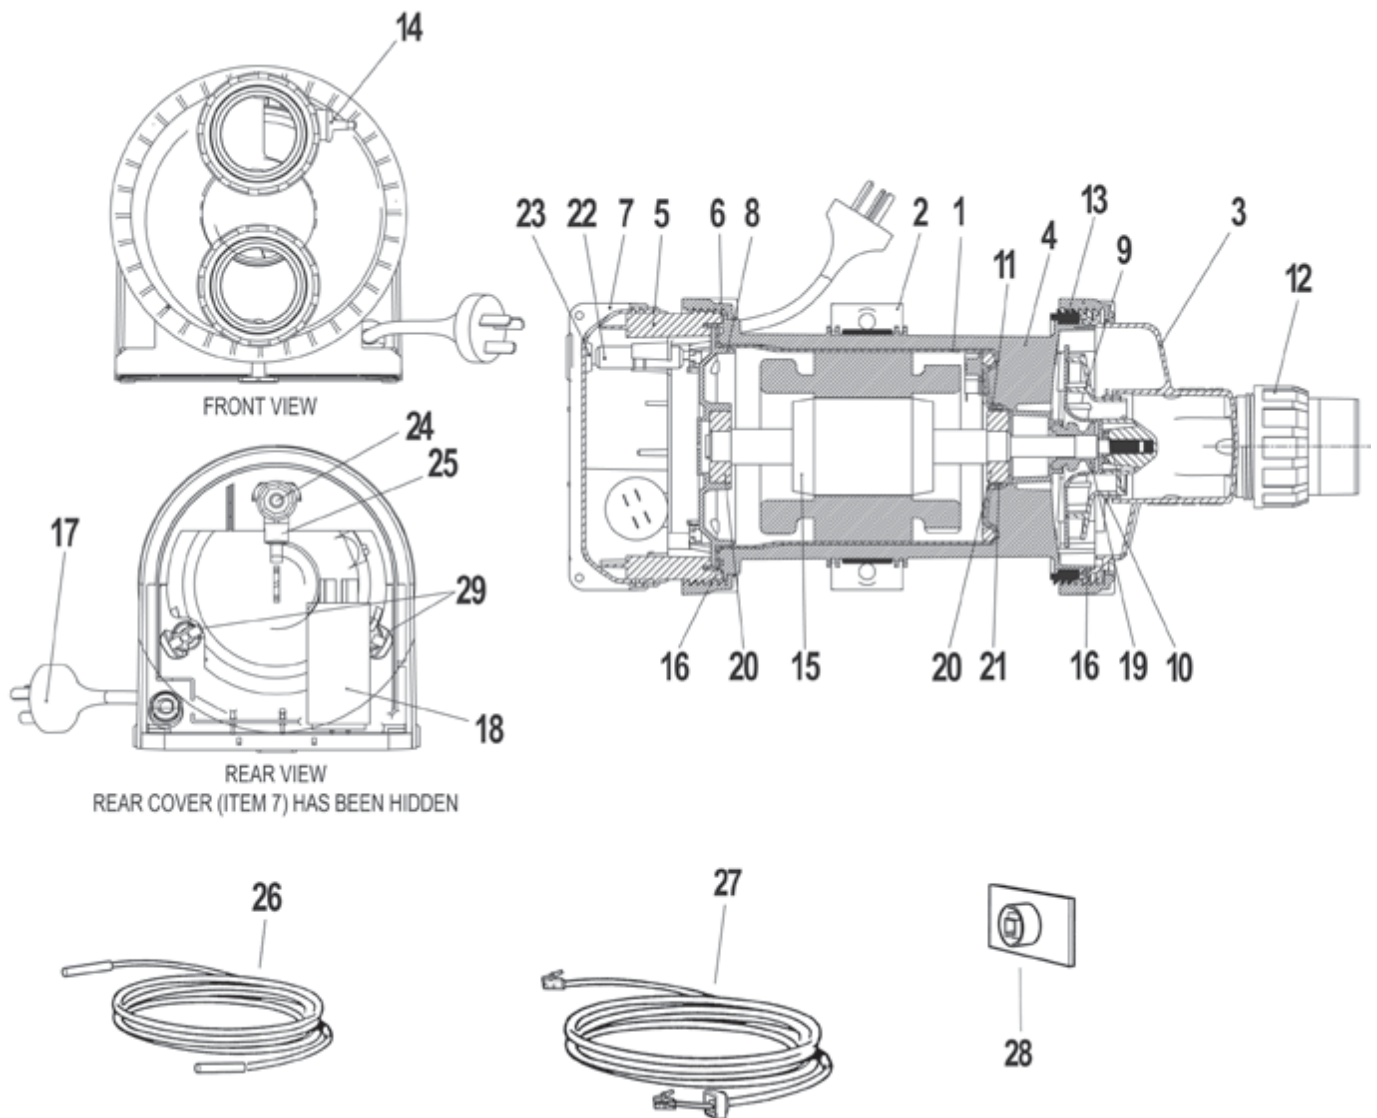

Davey Spa Bath Pumps

Celsior [®] , Built-in Air Switch, Heat Recovery Motor	C200A
Celsior [®] , Built-in Air Switch, Heat Recovery Motor	C270A
Celsior [®] , Built-in Air Switch, Heat Recovery Motor	C400A
Celsior [®] , Built-in Air Switch, Heat Recovery Motor, Boost Heat	C200AB
Celsior [®] , Built-in Air Switch, Heat Recovery Motor, Boost Heat	C270AB
Celsior [®] , Built-in Air Switch, Heat Recovery Motor, Boost Heat	C400AB
Celsior [®] , Touchpad, Heat Recovery Motor, Boost Heat	C200TB
Celsior [®] , Touchpad, Heat Recovery Motor, Boost Heat	C270TB
Celsior [®] , Touchpad, Heat Recovery Motor, Boost Heat	C400TB

Notes: A. XS HD & Celsior TB touchpad & signal leads are NOT interchangeable.
 B. Seal kit contains items 16, 19 & 21.

Rainbow Pool Products

PO Box 2388, Mansfield Qld 4122

Telephone STD 61-7-3849 5385

Facsimile STD 61-7-3849 5384