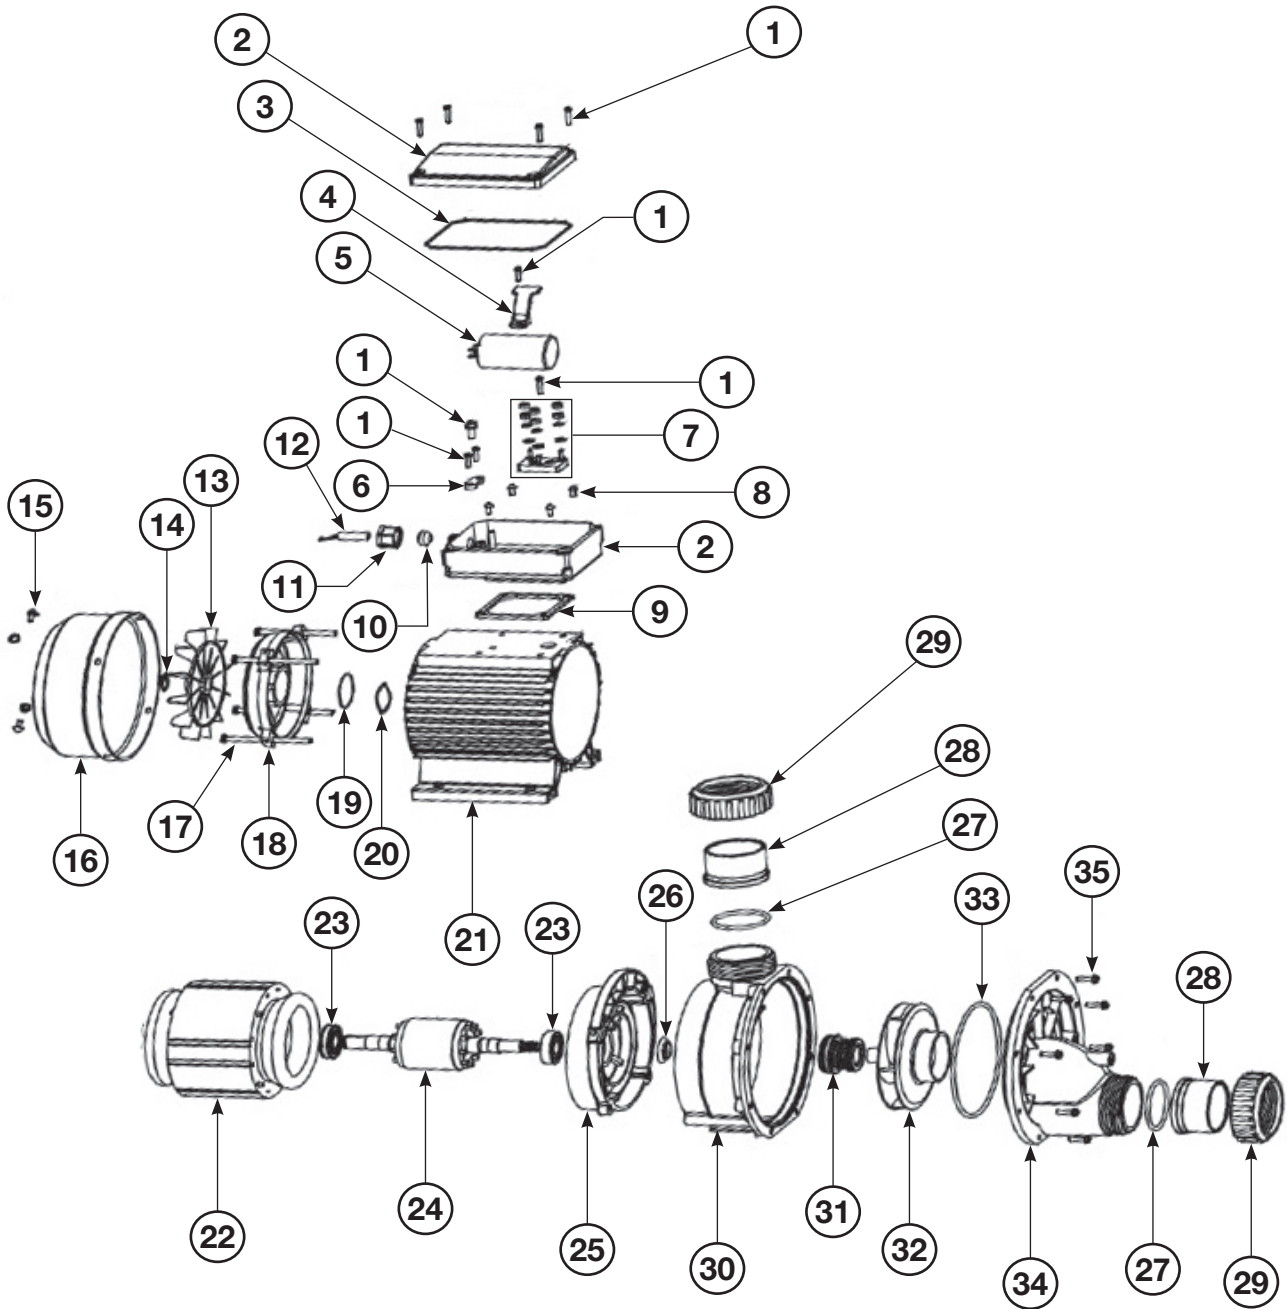

Davey Spa Pool Booster Pumps

QB Series Single Speed Booster Pump, 0.35kw, AMP Plug	QB035-AMP
QB Series Single Speed Booster Pump, 1.1kw, AMP Plug	QB1501-AMP
QB Series Single Speed Booster Pump, 1.1kw, 3 Pin Plug	QB1501-C38