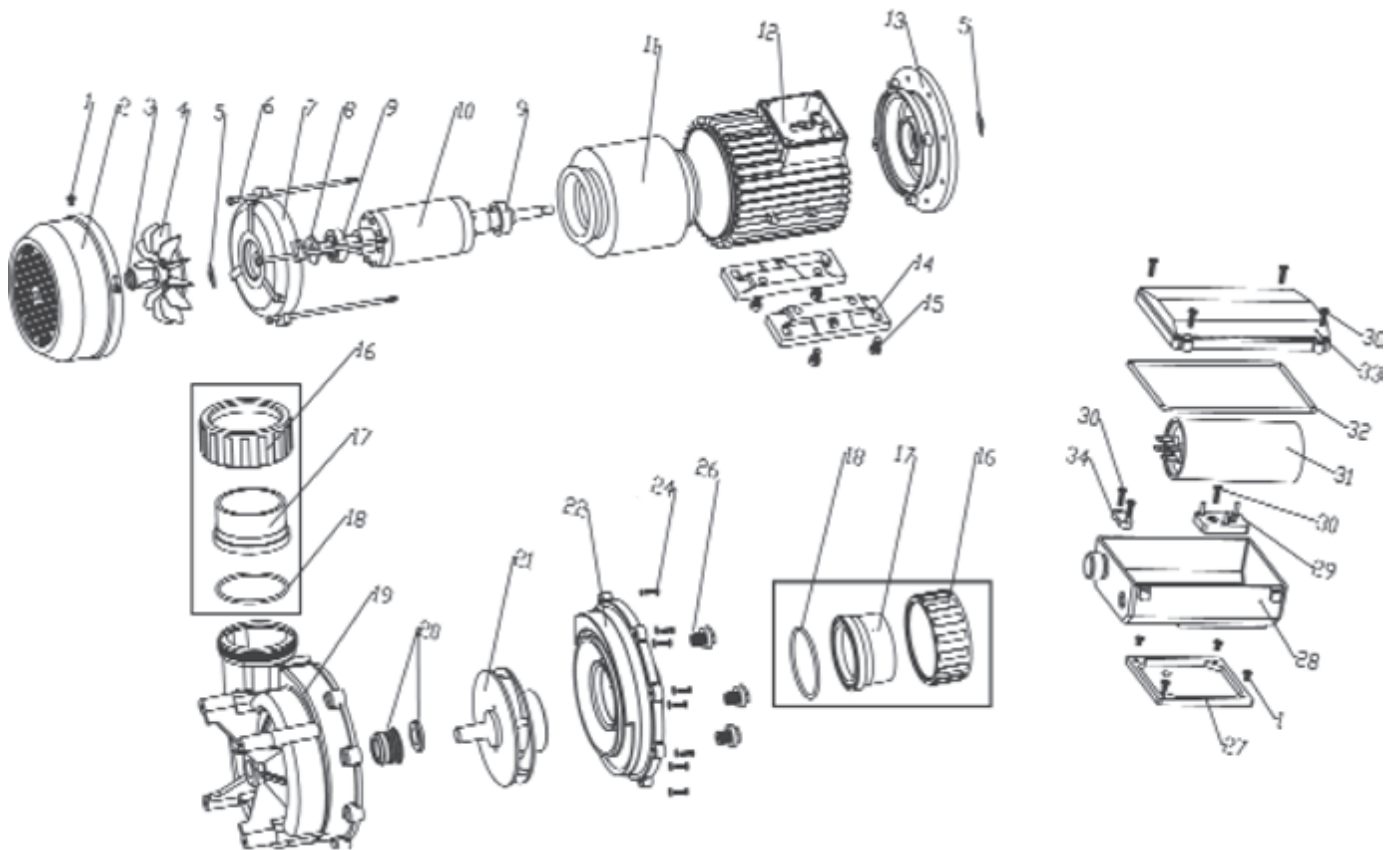

Davey Spa Pool Booster Pumps

QB Series Single Speed Booster Pump, 1500w, 3 Pin Plug	QB2001-C38	QB2001AUS-C38
QB Series Single Speed Booster Pump, 1850w, 3 Pin Plug	QB2501-C38	QB2501AUS-C38
QB Series Single Speed Booster Pump, 2200w, 3 Pin Plug	QB3001-C38	QB3001AUS-C38
QB Series Single Speed Booster Pump, 1500w, AMP Plug	QB2001-AMP	QB2001AUS-AMP
QB Series Single Speed Booster Pump, 1850w, AMP Plug	QB2501-AMP	QB2501AUS-AMP
QB Series Single Speed Booster Pump, 2200w, AMP Plug	QB3001-AMP	QB3001AUS-AMP

Rainbow Pool Products

PO Box 2388, Mansfield Qld 4122

Telephone STD 61-7-3849 5385

Facsimile STD 61-7-3849 5384

Email: info@rainbowpoolproducts.com.au

Web: www.rainbowpoolproducts.com.au