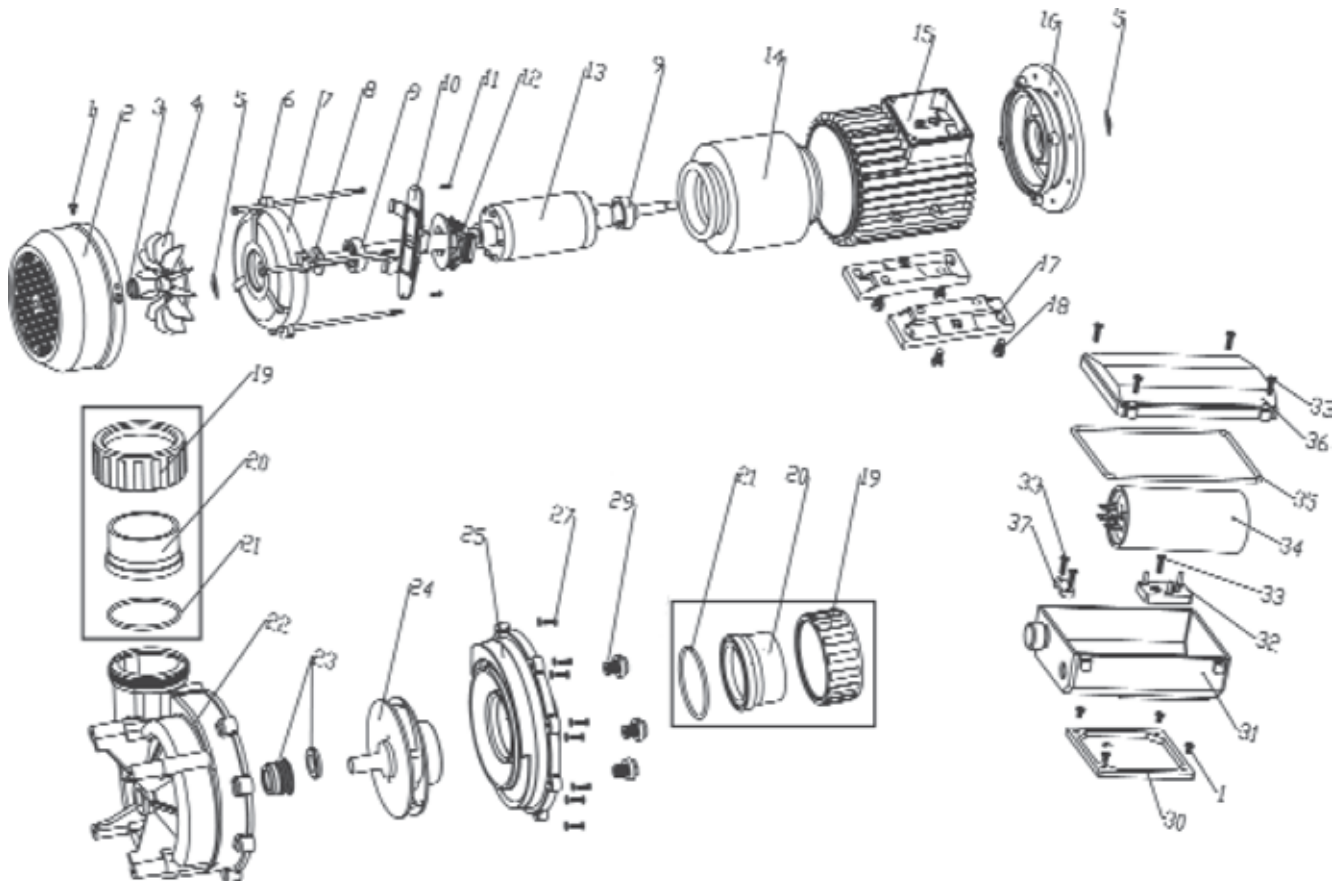

Davey Spa Pool Booster Pumps

QB Series Two Speed Booster Pump, 1500w, AMP Plug	QB2002-AMP	QB2002AUS-AMP
QB Series Two Speed Booster Pump, 1850w, AMP Plug	QB2502-AMP	QB2502AUS-AMP
QB Series Two Speed Booster Pump, 2200w, AMP Plug	QB3002-AMP	QB3002AUS-AMP

Rainbow Pool Products

PO Box 2388, Mansfield Qld 4122

Telephone STD 61-7-3849 5385

Facsimile STD 61-7-3849 5384

Email: info@rainbowpoolproducts.com.au

Web: www.rainbowpoolproducts.com.au