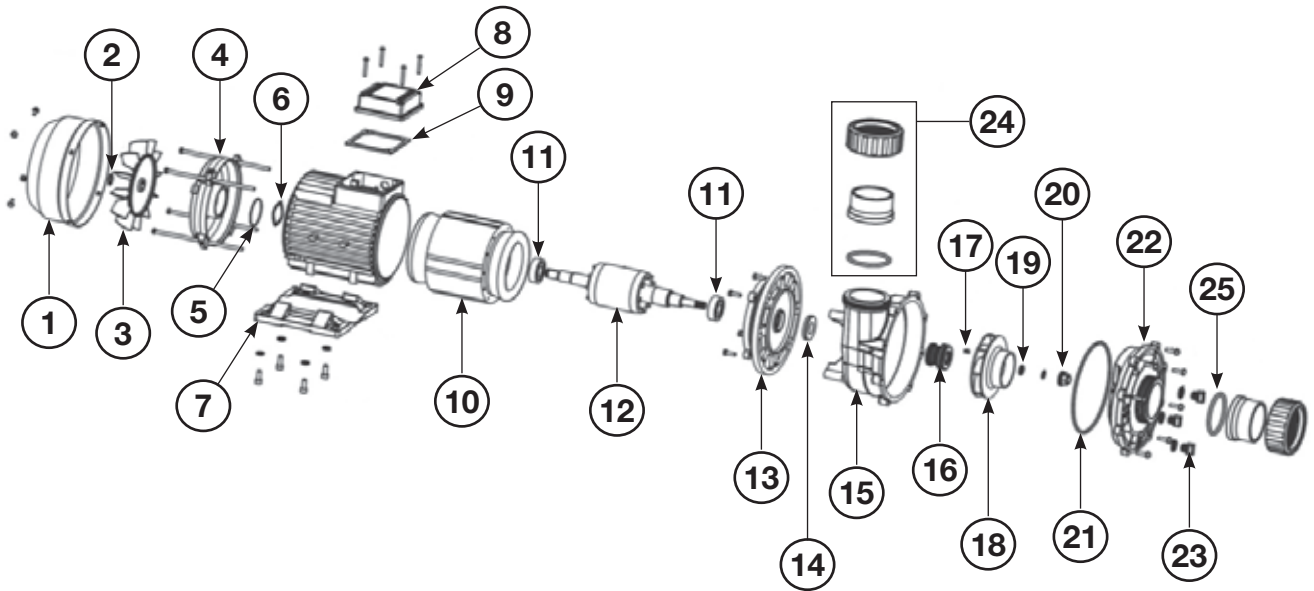

Davey Spa Pool Booster Pumps

QB Series Single Speed Booster Pump, 1.85kw, 3 Phase

QB25013

ITEM	NOTES	DESCRIPTION	QTY REQ'D	PART NO.
1		Fan Cover	1	B136-04
2		Fan Spring	1	402873
3		Fan	1	B444-08
4		Back Cover	1	403045
5		O-Ring	1	403046
6		Wave Washer D47	1	D47
7		Bracket - Motor	1	403047
8		Terminal box	1	403048
9		Gasket - Terminal Box	1	403049
10		Stator	1	403050
11		Bearings 6204-2Rs/Z3	2	GB276-94
12		Rotor	1	403051
13		Front cover	1	403052
14		Shaft seal ring	1	403053
15		Pump housing	1	403054
16		Mechanical Seal - SB-16	1	SB16SP
17		Impeller Key	1	403056
18		Impeller	1	B358-02CT
19		O-Ring - Impeller Nut	1	403057
20		Impeller Nut	1	403058
21		O-ring - Pump Cover	1	403059
22		Pump Cover	1	403060
23		Drain Plug & O-ring	3	B351-09A
24		Barrel Union Assy	2	32569
25		O-ring - D70*3.1	2	D7031

Rainbow Pool Products

PO Box 2388, Mansfield Qld 4122

Telephone STD 61-7-3849 5385

Facsimile STD 61-7-3849 5384

Email: info@rainbowpoolproducts.com.au

Web: www.rainbowpoolproducts.com.au