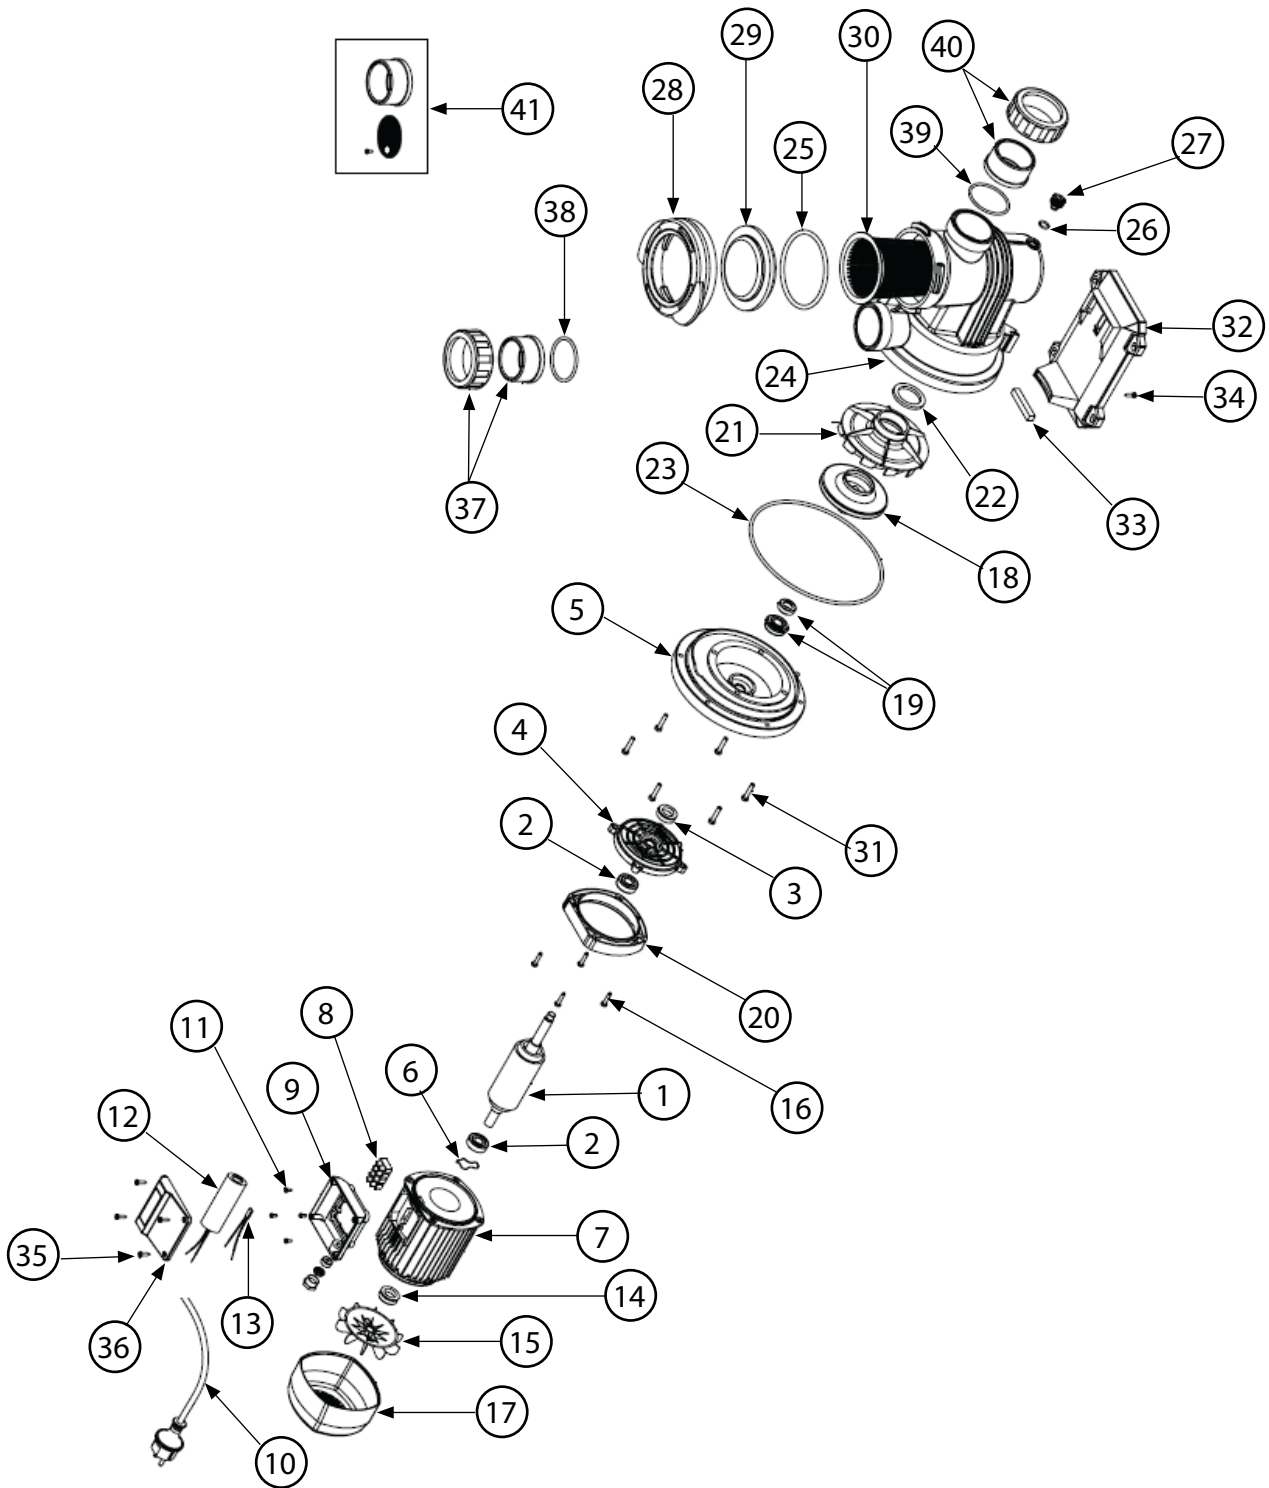

Davey Swimming Pool Pumps

| | |
|---|----------------|
| Typhoon "C" Series - Formerly Cyclone & Silent Series Pumps | M7500B (C50M) |
| | M7501B (C75M) |
| | M7502B (C100M) |
| | M7503B (C150M) |

Rainbow Pool Products

PO Box 2388, Mansfield Qld 4122

Telephone STD 61-7-3849 5385

Facsimile STD 61-7-3849 5384

Email: info@rainbowpoolproducts.com.au

Web: www.rainbowpoolproducts.com.au

Davey Swimming Pool Pumps

| | | |
|--------------------|---------------|---------------|
| Typhoon "T" Series | M7518 (T50M) | M7521 (T150M) |
| | M7519 (T75M) | M7522 (T200M) |
| | M7520 (T100M) | M7523 (T300M) |