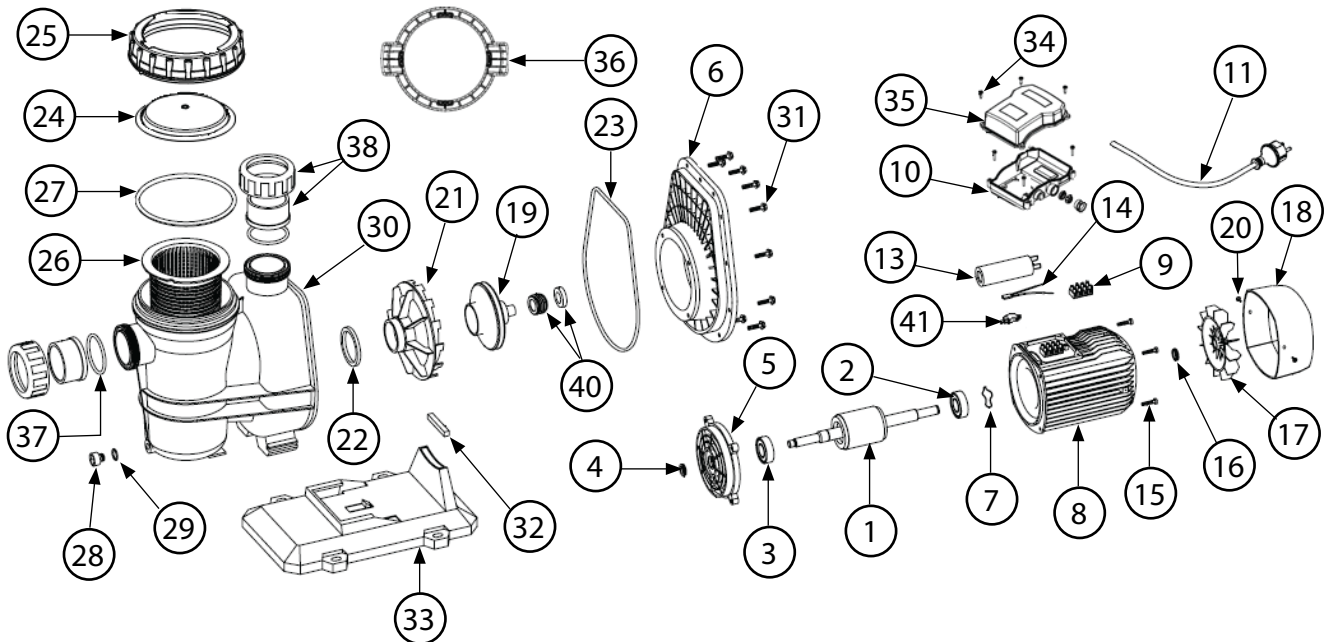

Davey Swimming Pool Pumps

Typhoon "T" Series	M7518 (T50M)	M7521 (T150M)
	M7519 (T75M)	M7522 (T200M)
	M7520 (T100M)	M7523 (T300M)

Typhoon 300

ITEM	NOTES	DESCRIPTION	QTY REQ'D	PART NO.
1		Rotor Typhoon T50M/75M	1	ME42200013
1		Rotor Typhoon T100M	1	ME42200086
1		Rotor Typhoon T150M	1	ME42200087
1		Rotor Typhoon T200M	1	ME42200089
1		Rotor Typhoon T300M	1	ME49200073
2		Bearing - Motor	1	ME1963
2		Bearing Typhoon T300M	2	ME8000072456
3		Bearing Front	1	ME1964
4		Retainer	1	ME142699
5		Motor Bracket	1	ME149001
5		Motor Bracket - T300M	1	ME162603

Rainbow Pool Products
 PO Box 2388, Mansfield Qld 4122
 Telephone STD 61-7-3849 5385
 Facsimile STD 61-7-3849 5384
 Email: info@rainbowpoolproducts.com.au
 Web: www.rainbowpoolproducts.com.au

Davey Swimming Pool Pumps