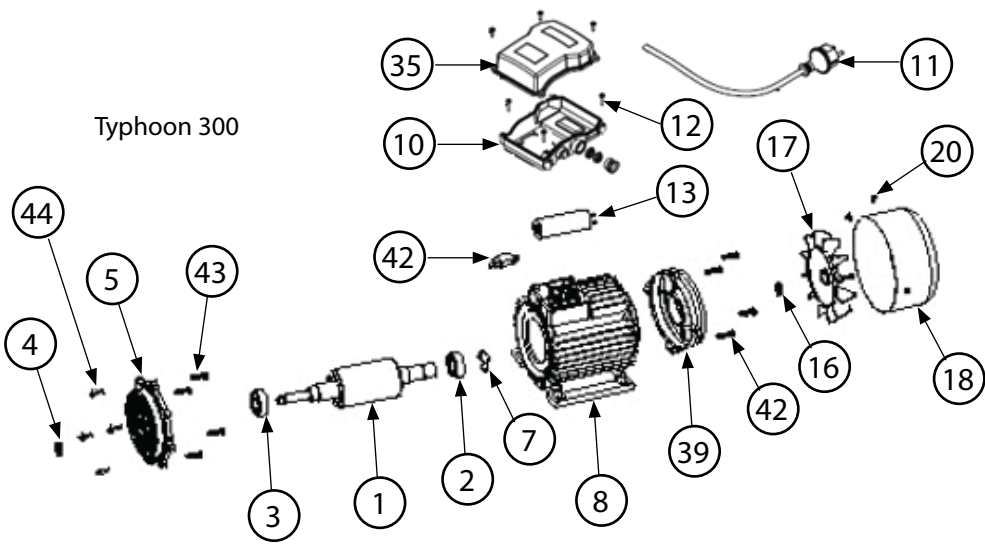

Davey Swimming Pool Pumps

Typhoon "T" Series	M7518 (T50M)	M7521 (T150M)
	M7519 (T75M)	M7522 (T200M)
	M7520 (T100M)	M7523 (T300M)

Typhoon 300

ITEM	NOTES	DESCRIPTION	QTY REQ'D	PART NO.
1		Rotor Typhoon T50M/75M	1	ME42200013
1		Rotor Typhoon T100M	1	ME42200086
1		Rotor Typhoon T150M	1	ME42200087
1		Rotor Typhoon T200M	1	ME42200089
1		Rotor Typhoon T300M	1	ME49200073
2		Bearing - Motor	1	ME1963
2		Bearing Typhoon T300M	2	ME8000072456
3		Bearing Front	1	ME1964
4		Retainer	1	ME142699
5		Motor Bracket	1	ME149001
5		Motor Bracket - T300M	1	ME162603

Rainbow Pool Products
 PO Box 2388, Mansfield Qld 4122
 Telephone STD 61-7-3849 5385
 Facsimile STD 61-7-3849 5384
 Email: info@rainbowpoolproducts.com.au
 Web: www.rainbowpoolproducts.com.au

Davey Swimming Pool Pumps