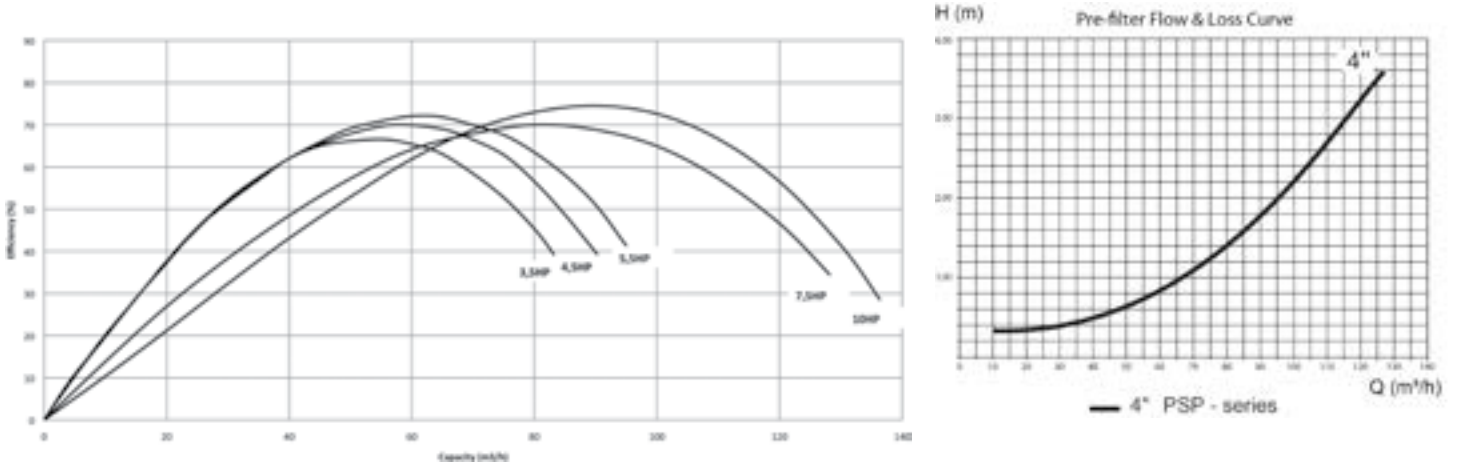

PSP™-SERIES

COMMERCIAL PLASTIC SELF-PRIMING PUMPS

DIMENSIONS AND PERFORMANCES

Rainbow Pool Products

PO Box 2388, Mansfield Qld 4122

Telephone STD 61-7-3849 5385

Facsimile STD 61-7-3849 5384

Email: info@rainbowpoolproducts.com.au

Web: www.rainbowpoolproducts.com.au