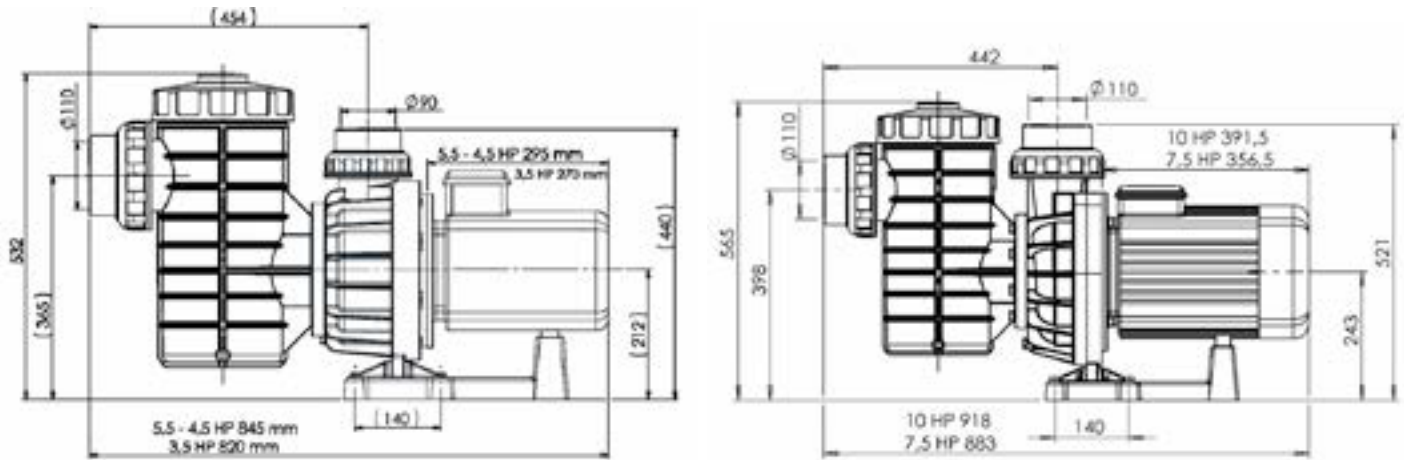

Three Phase Pool Pumps with PRE-Filter

5PSP-350-3	220-380V	3,50	2,60	110mm	90mm	32,40 Kg	860 x 375 x 600
5PSP-450-3	220-380V	4,50	3,30	110mm	90mm	35,30 Kg	860 x 375 x 600
5PSP-550-3	220-380V	5,50	4,00	110mm	90mm	35,50 Kg	860 x 375 x 600
5PSP-750-3	380-660V	7,50	5,60	110mm	110mm	68,60 Kg	950 x 445 x 635
5PSP-1000-3	380-660V	10,00	7,50	110mm	110mm	75,90 Kg	950 x 445 x 635

Three Phase Pool Pumps without PRE-Filter

5PSP-350WS-3	220-380V	3,50	2,60	110mm	90mm	26,40 Kg	860 x 375 x 600
5PSP-450WS-3	220-380V	4,50	3,30	110mm	90mm	29,60 Kg	860 x 375 x 600
5PSP-550WS-3	220-380V	5,50	4,00	110mm	90mm	29,70 Kg	860 x 375 x 600
5PSP-750WS-3	380-660V	7,50	5,60	110mm	110mm	62,60 Kg	950 x 445 x 635
5PSP-1000WS-3	380-660V	10,00	7,50	110mm	110mm	69,90 Kg	950 x 445 x 635

PSP™-SERIES

COMMERCIAL PLASTIC SELF-PRIMING PUMPS

DIMENSIONS AND PERFORMANCES

Rainbow Pool Products

PO Box 2388, Mansfield Qld 4122

Telephone STD 61-7-3849 5385

Facsimile STD 61-7-3849 5384

Email: info@rainbowpoolproducts.com.au