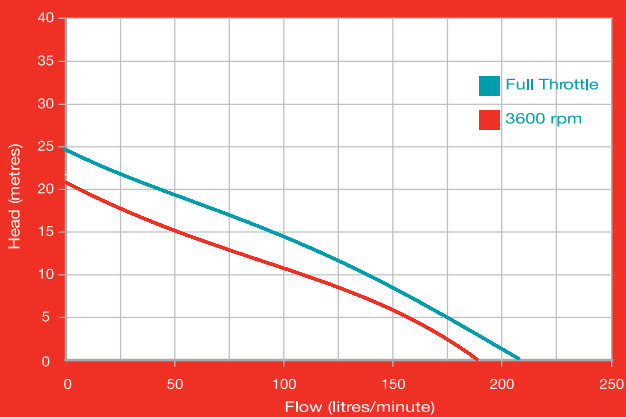

• Miniblaze Performance