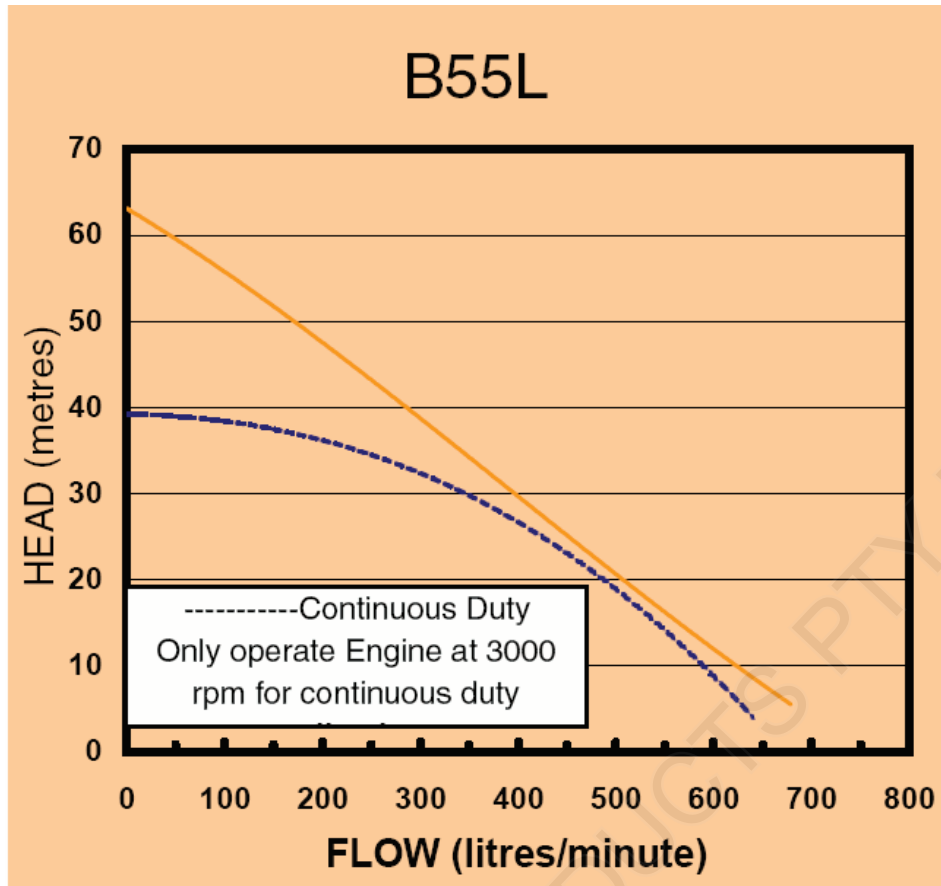

ONGA LONCIN B55L PUMP

Code	Description
B55L	Loncin 160F Engine, 163 CC

PERFORMANCE CURVE

RAINBOW POOL PRODUCTS LTD