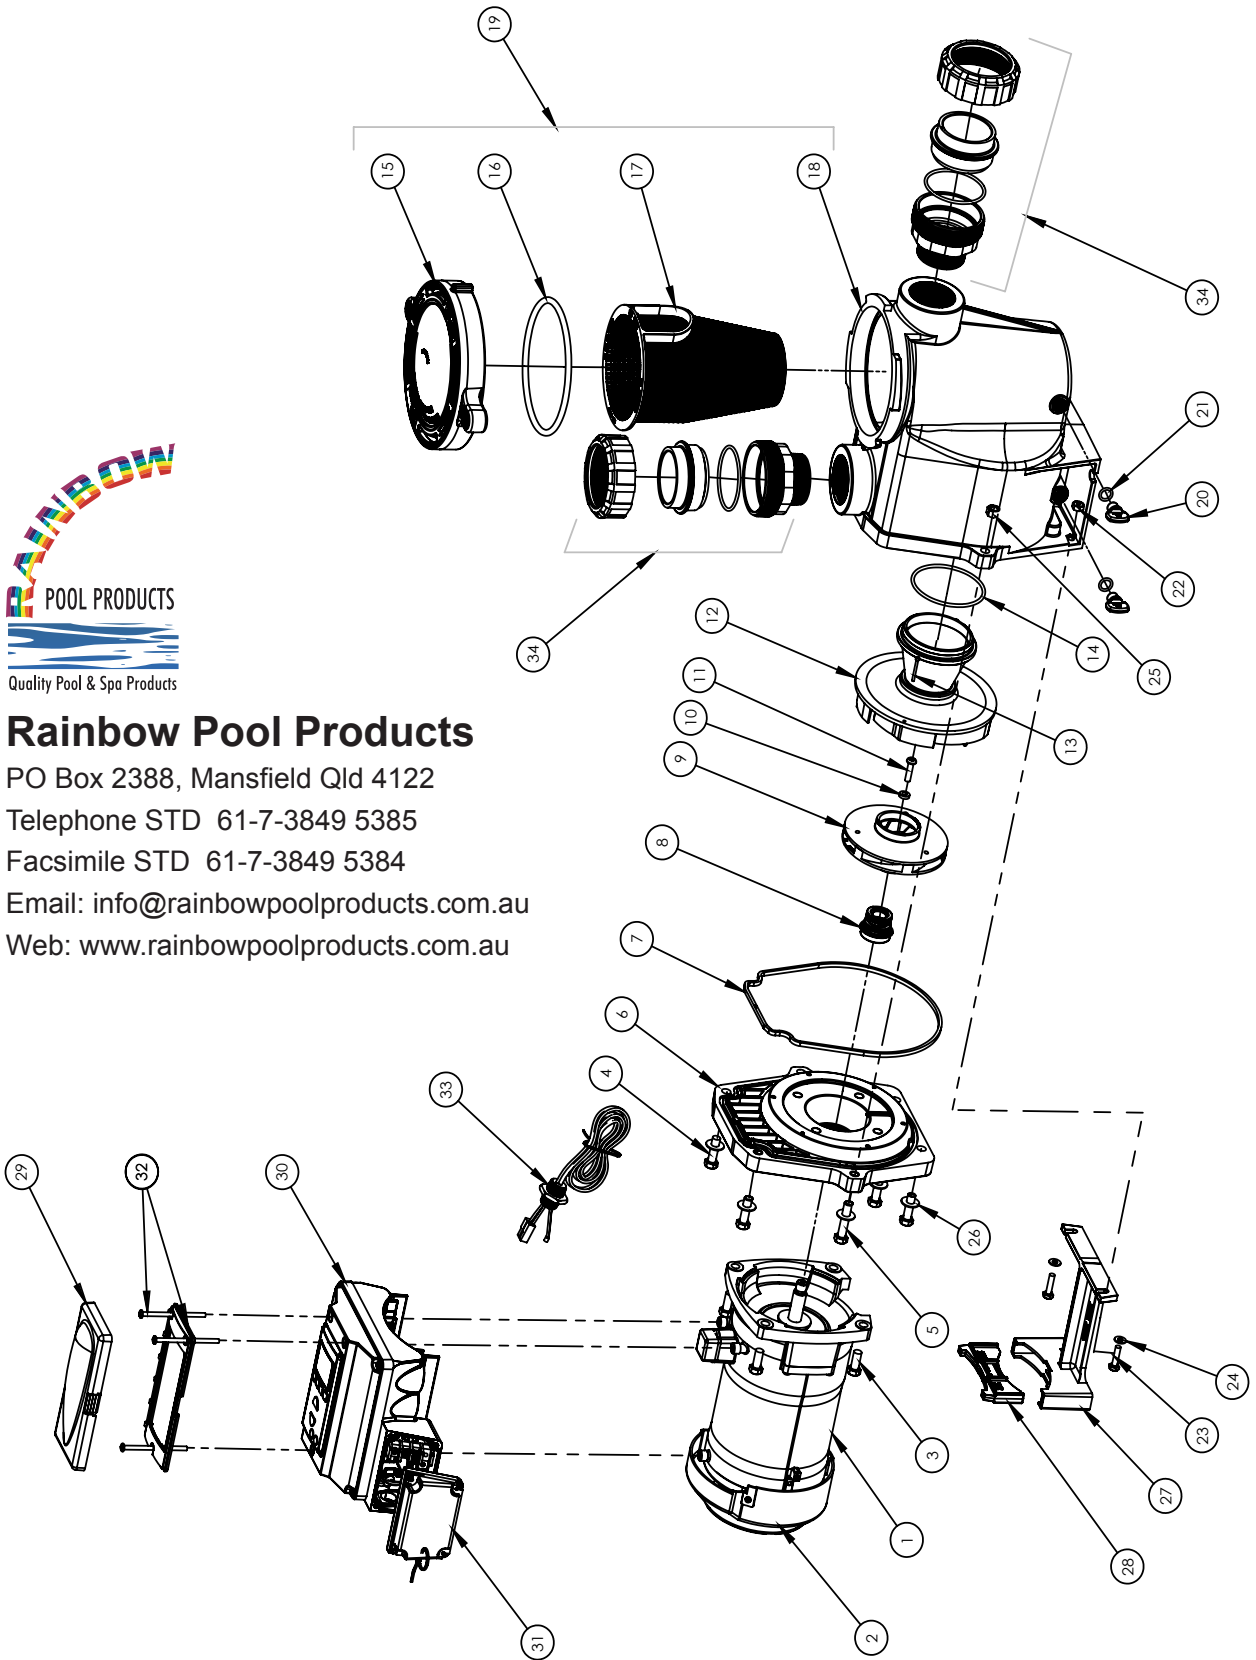

INTELLIFLO® PUMPS

REPLACEMENT PARTS

Rainbow Pool Products

PO Box 2388, Mansfield Qld 4122
 Telephone STD 61-7-3849 5385
 Facsimile STD 61-7-3849 5384
 Email: info@rainbowpoolproducts.com.au
 Web: www.rainbowpoolproducts.com.au