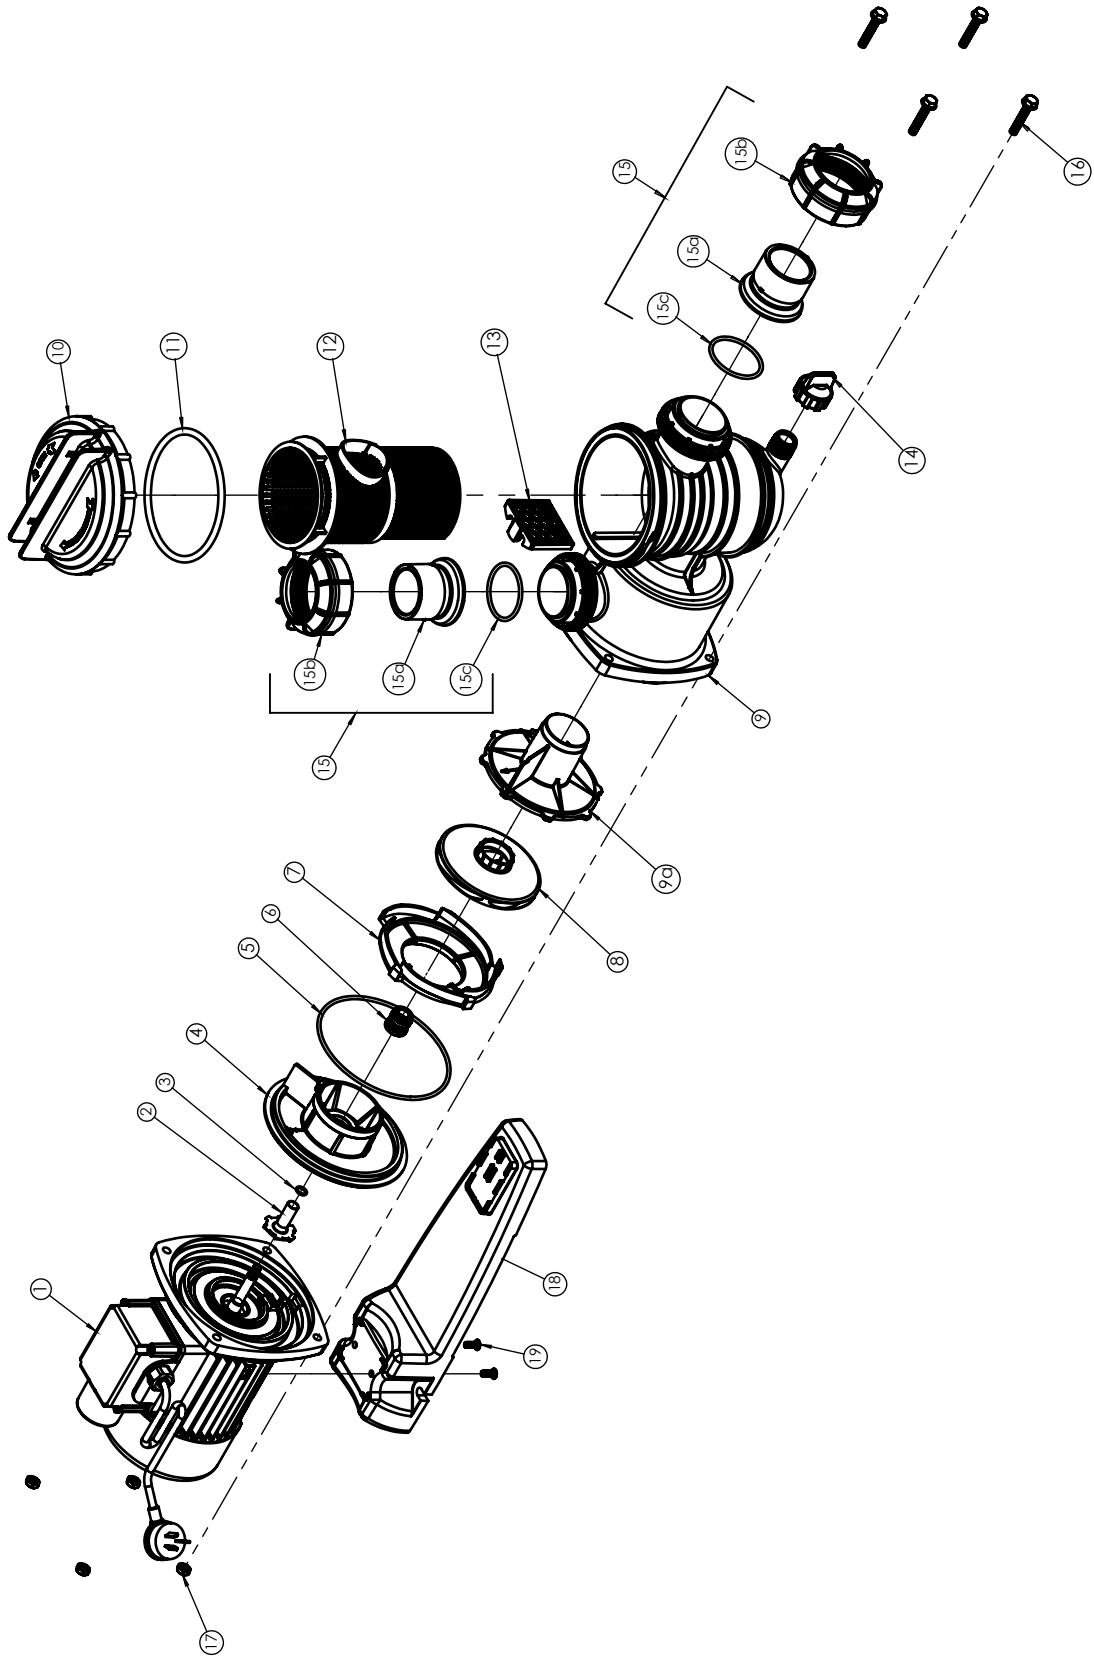

LEISURETIME® HIGH PERFORMANCE PUMP

REPLACEMENT PARTS

LEISURETIME® HIGH PERFORMANCE PUMP (CONT'D)

REPLACEMENT PARTS

Item	Description	Part No.	Part No.	Part No.	Part No.
		LTP400	LTP550	LTP750	LTP1100
1	MOTOR	800738	800442	800442	801211
2	SHAFT SLEEVE	604000	604000	604000	505070
3	O-RING SHAFT SLEEVE	702196	702196	702196	702218
	O-RING SHAFT SLEEVE (PACK 10)	702196K	702196K	702196K	702218K
	SHAFT SLEEVE & O-RING KIT (INCLUDES ITEM 2 & 3)	800894K	800894K	800894K	-
4	BAFFLE	302060K	302060K	302060K	305300
5	ORING-CASING	702206K	702206K	702206K	702206K
6	MECHANICAL SEAL	702789K	702789K	702789K	700270K
	MECHANICAL SEAL (PACK 25)	800901	800901	800901	800900
	SEAL KIT (INCLUDES ITEM 2,3,5 & 6)	800582K	800582K	800582K	800583
7	DIFFUSER	302200K	302200K	302190K	303460K
8	IMPELLER	504593K	510803K	504823K	506840K
9	CASING ASSEMBLY	305970	305970	305970	305970
9A	SEPERATOR PLATE	408610	408610	408610	412140
10	LID (INCLUDES O-RING)	800897K	800897K	800897K	800897K
11	ORING-LID (4 Pack)	702208K	702208K	702208K	702208K
12	BASKET	302310	302310	302310	302310
13	GUARD FINGER	508210	508210	508210	508210
14	DRAIN PLUG	504605	504605	504605	504605
15	BARREL UNION ASSEMBLY (INCLUDES ITEM 15a,15b, & 15c)x2	800714	800714	800714	800714
15a	TAIL-PLAIN SWIVEL B/UNION WHITE	505435	505435	505435	505435
15b	NUT SWIVEL BARREL UNION WHITE	505425	505425	505425	505425
15c	ORING-SWIVEL BARREL UNION	702193	702193	702193	702193
16	SCREW 5/16inW x 1.1/2in HWF Hd (SET OF 10)	800399	800399	800399	800399
17	NUT 5/16inW HEX Steel (SET OF 12)	800163K	800163K	800163K	800163K
18	BASE	304100	304100	304100	304100
19	SCREW M6 x 16mm C/SNK HD Phlps	703875	703875	703875	703875
	BASE & SCREW KIT (INCLUDES ITEMS 19&20)	800532	800532	800532	800532

Rainbow Pool Products

PO Box 2388, Mansfield Qld 4122

Telephone STD 61-7-3849 5385

Facsimile STD 61-7-3849 5384

Email: info@rainbowpoolproducts.com.au

Web: www.rainbowpoolproducts.com.au