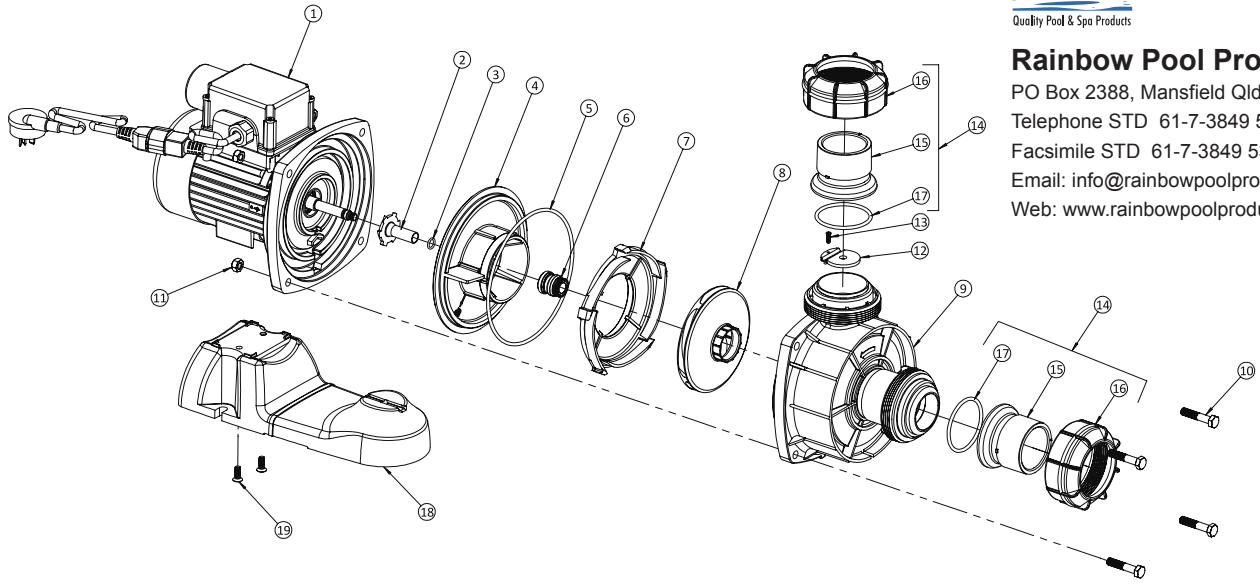

LEISURETIME® SOLAR PUMP REPLACEMENT PARTS

Rainbow Pool Products

PO Box 2388, Mansfield Qld 4122

Telephone STD 61-7-3849 5385

Facsimile STD 61-7-3849 5384

Email: info@rainbowpoolproducts.com.au

Web: www.rainbowpoolproducts.com.au

Item	Description	Part No.	Part No.	Part No.
		LTP400S	LTP550S	LTP750S
1	MOTOR	800738	800442	800442
2	SHAFT SLEEVE	604000	604000	604000
3	O-RING SHAFT SLEEVE	702196	702196	702196
	O-RING SHAFT SLEEVE (10 PACK)	702196K	702196K	702196K
	SHAFT SLEEVE & O-RING KIT (INCLUDES ITEM 2 & 3)	800894K	800894K	800894K
4	BAFFLE	302060K	302060K	302060K
5	ORING-CASING	702206K	702206K	702206K
6	MECHANICAL SEAL	702789K	702789K	702789K
	SEAL KIT (INCLUDES ITEM 2,3,5 & 6)	800582K	800582K	800582K
	MECHANICAL SEAL (25 PACK)	800901	800901	800901
7	DIFFUSER	302200K	302070	302190K
8	IMPELLER	504593K	510803K	504823K
9	CASING & B/UNION ASSEMBLY LTP SOLAR	707426	707426	707426
10	SCREW 5/16inW x 1.1/2in HWF Hd		See Pump Fasteners Kit	
11	NUT 5/16inW HEX Steel		See Pump Fasteners Kit	
	PUMP FASTENERS KIT (INCLUDES ITEM 10 & 11)x4	801300	801300	801300
12	CLACKER	702714	702714	702714
13	SCREW 4GA X 1/2in PAN HD PHIL S	604020	604020	604020
	CLACKER ASSEMBLY (INCLUDES ITEM 12 & 13)	800904K	800904K	800904K
14	BARREL UNION ASSEMBLY(INCLUDES ITEM 15, 16 & 17)x2	800714	800714	800714
15	TAIL PLAIN SWIVEL -BARREL UNION	505435	505435	505435
16	NUT SWIVEL - BARREL UNION	505425	505425	505425
17	ORING -BARREL UNION	702193	702193	702193
18	BASE	304600	304600	304600
19	SCREW M6 x 16mm C/SNK HD Phlps	703875	703875	703875
	BASE & SCREWS KIT (INCLUDES ITEM 18 & 19)	800532	800532	800532