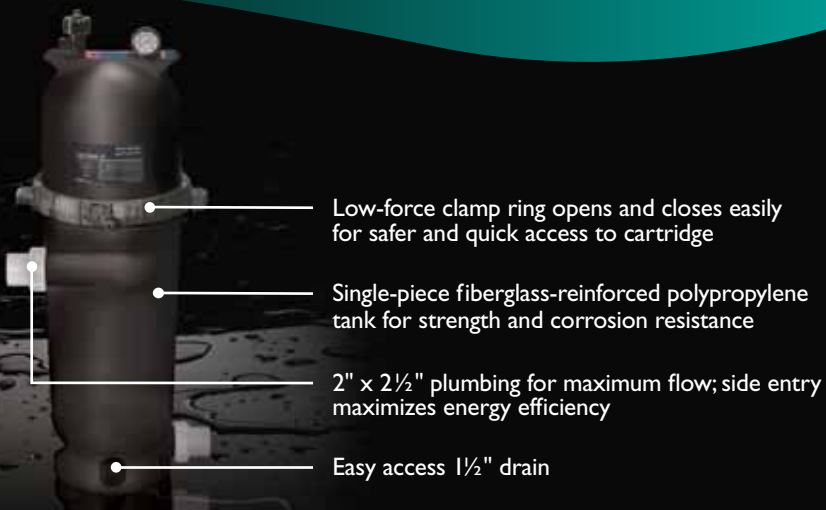

Posi-Clear™ RP

Cartridge Filter

by Sta-Rite®

Introducing...the most efficient single cartridge filter system ever

The Posi-Clear^{RP} filter gives you everything you could ask for in a filter. This new design is nearly 50% more efficient than any other single cartridge filter on the market. At the same time, it delivers top-of-the-line cartridge performance to keep your pool sparkling clear. And cleaning is a breeze—its quick-connect ring makes maintenance a cinch—just open the top, remove the cartridge, hose it off and the Posi-Clear^{RP} filter is ready to go again.

The Posi-Clear^{RP} filter has a side entry port to optimize flow and energy efficiency. And inside, we've maximized the cartridge surface consistency to block and trap particles as small as 20 microns. (An average grain of beach sand is 1,000 microns!)

Plus, its durable, fiberglass-reinforced tank ensures exceptionally long life.

- Unmatched hydraulic efficiency—nearly 50% more energy efficient than other single cartridge filters.
- Cartridge is easy to remove and rinse.
- Quick-connect union with diamond seal assures easy installation and servicing.
- Single-piece base and tank are constructed of fiberglass-reinforced polypropylene for strength and chemical resistance.
- High Flow™ Manual Air Relief Valve and continuous internal air relief work together to maintain optimum filtration efficiency at all times.

Posi-Clear™ RP Cartridge Filter

Low-force clamp ring opens and closes easily for safer and quick access to cartridge

Single-piece fiberglass-reinforced polypropylene tank for strength and corrosion resistance