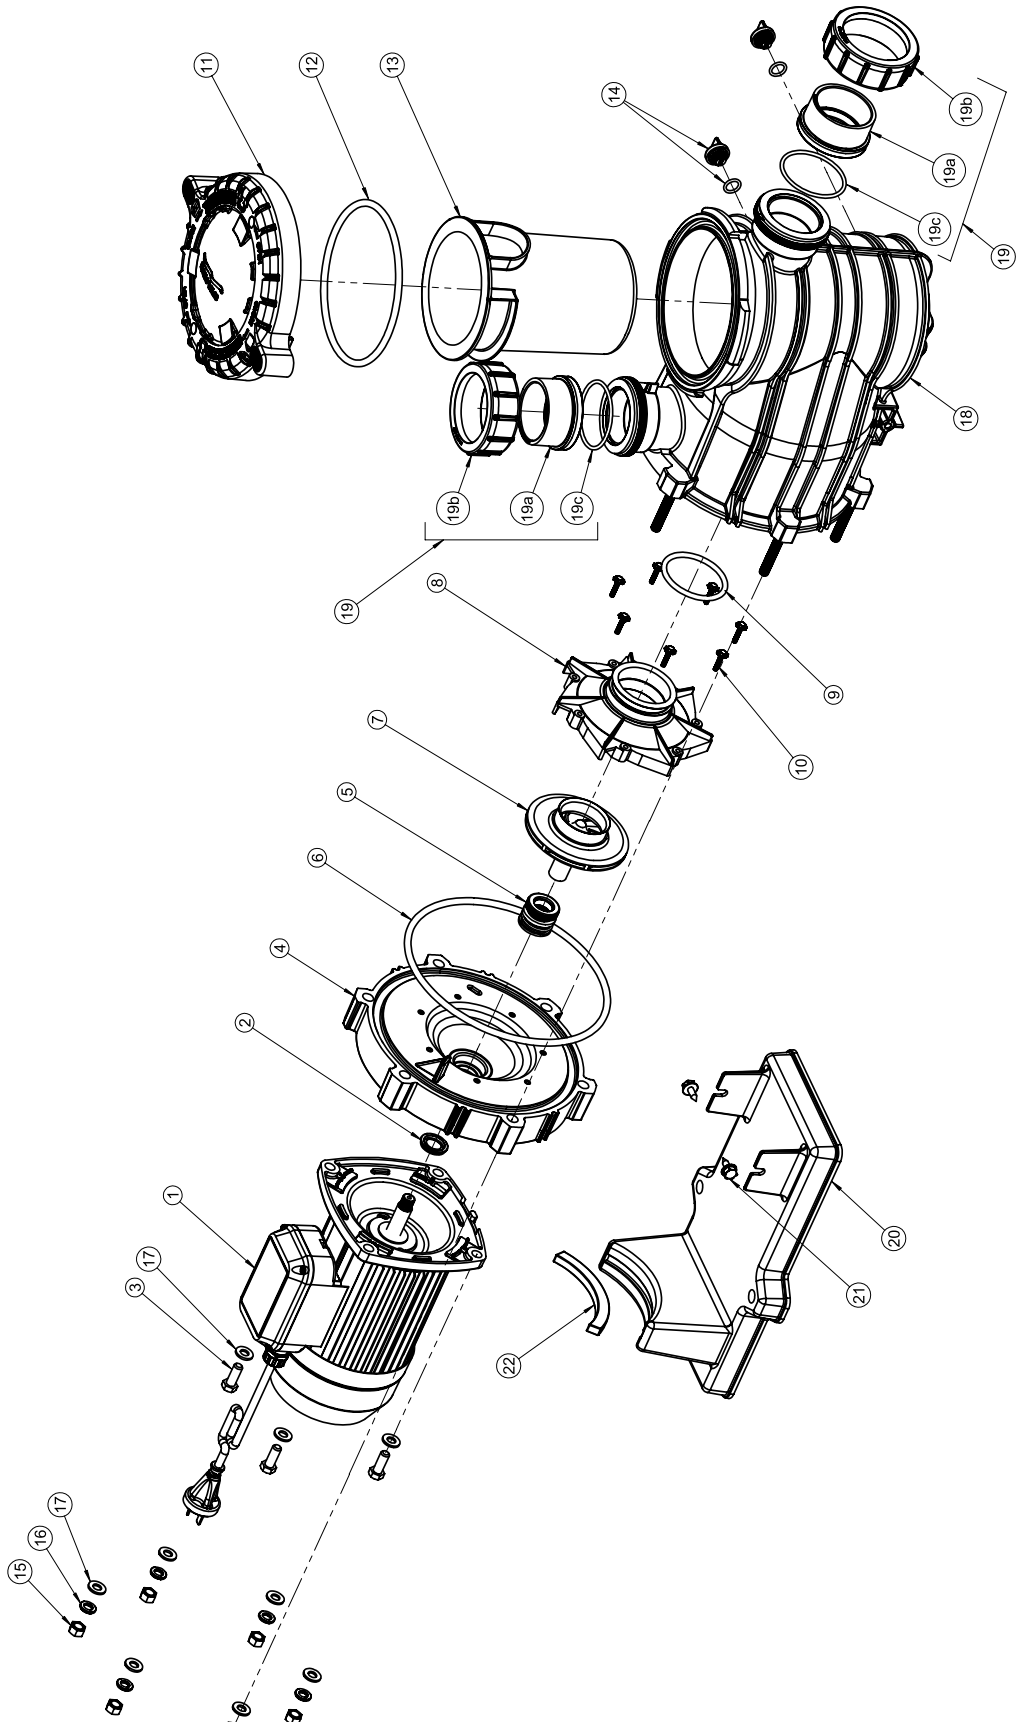

SILENTFLO™ PUMP SERIES

REPLACEMENT PARTS

SILENTFLO™ PUMP SERIES (CONT'D)

REPLACEMENT PARTS

Item	Description	Part No.	Part No.	Part No.	Part No.
		SF550100	SF750103	SF1100100	SF1500100
1	MOTOR	801418	801418	801419	801420
2	SLINGER	See Motor			
3	SCREW 3/8"UNC x 1" HEX SS	See Motor Fasteners Kit			
	MOTOR FASTENERS KIT (INCLUDES ITEM 3 x4, 17x4)	801279	801279	801279	801279
4	SEAL PLATE	C3-184P	C3-184P	C3-184P	C3-184P
5	MECHANICAL SEAL	801428	801428	801428	801428
	MECHANICAL SEAL (25 PACK)	800900	800900	800900	800900
6	O-RING PUMP CASING	1660500	1660500	1660500	1660500
7	IMPELLER	801424	801425	801426	801427
8	DIFFUSER	See Diffuser and O-Ring Kit			
9	O-RING DIFFUSER	See Diffuser and O-Ring Kit			
10	SCREW 8/32" x 22mm SS PHILLIPS HEAD	See Diffuser and O-Ring Kit			
	DIFFUSER & O-RING KIT (INCLUDES ITEM 8,9&10 x7)	801421	801422	801423	801423
11	LID	C3-185P	C3-185P	C3-185P	C3-185P
12	O-RING LID	35505-1440	35505-1440	35505-1440	35505-1440
13	BASKET	C8-58P	C8-58P	C8-58P	C8-58P
14	DRAIN PLUG & O-RING	U178-920P	U178-920P	U178-920P	U178-920P
15	NUT 3/8" SS	See Pump Fasteners Kit			
16	WASHER SPRING M10 SS	See Pump Fasteners Kit			
	PUMP FASTENERS KIT	See Pump Fasteners Kit			
17	FLAT WASHER 3/8" x 3/4" x 18G	See Pump Fasteners Kit or Motor Fasteners Kit			
18	PUMP CASING	See Pump Casing Assembly			
	PUMP CASING ASSEMBLY	C176-71P	C176-71P	C176-71P	C176-71P
19	BARREL UNION KIT (INCLUDES 19a, 19b & 19c) x2	801245K	801245K	801245K	801245K
19a	COLLAR UNION 2" SLIP	See Barrel Union Kit			
19b	COLLAR UNION 2"	See Barrel Union Kit			
19c	ORING-Collar Union	See Barrel Union Kit			
20	BASE	See Pump Base Kit			
21	SCREW 5/16-14" x 1"	See Pump Base Kit			
22	MOTOR PAD	See Pump Base Kit			
	BASE KIT (INCLUDES 20,21& 22)	801281	801281	801281	801281

Rainbow Pool Products

PO Box 2388, Mansfield Qld 4122

Telephone STD 61-7-3849 5385

Facsimile STD 61-7-3849 5384

Email: info@rainbowpoolproducts.com.au

Web: www.rainbowpoolproducts.com.au