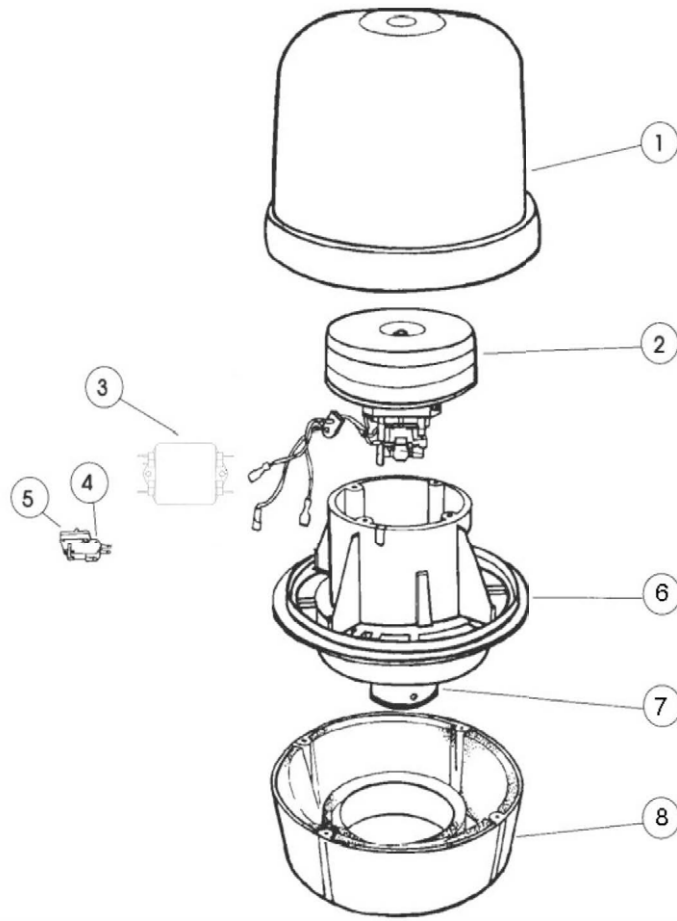

# SPA POOL BLOWER REPLACEMENT PARTS

Item	Part No.	Description
<b>BOOSTER PUMP</b>		
1	1100508	Cover
2	707431	Motor (1200 Watt)
3	707425	EMC Filter
4		Micro Switch
5		Air Switch Holder
	302470	Air Sensor Assembly (Includes Items 4&5)
6		Motor Housing
7		Checkvalve (40mm-50mm)
	707435	Motor Housing and Check - Valve Assembly (Includes Items 6&7)
8	707497	Cowl
NOT SHOWN	707492	Plug & Cord (Air-Switch Model)
NOT SHOWN	707494	Plug & Cord (Non Air-Switch Model)