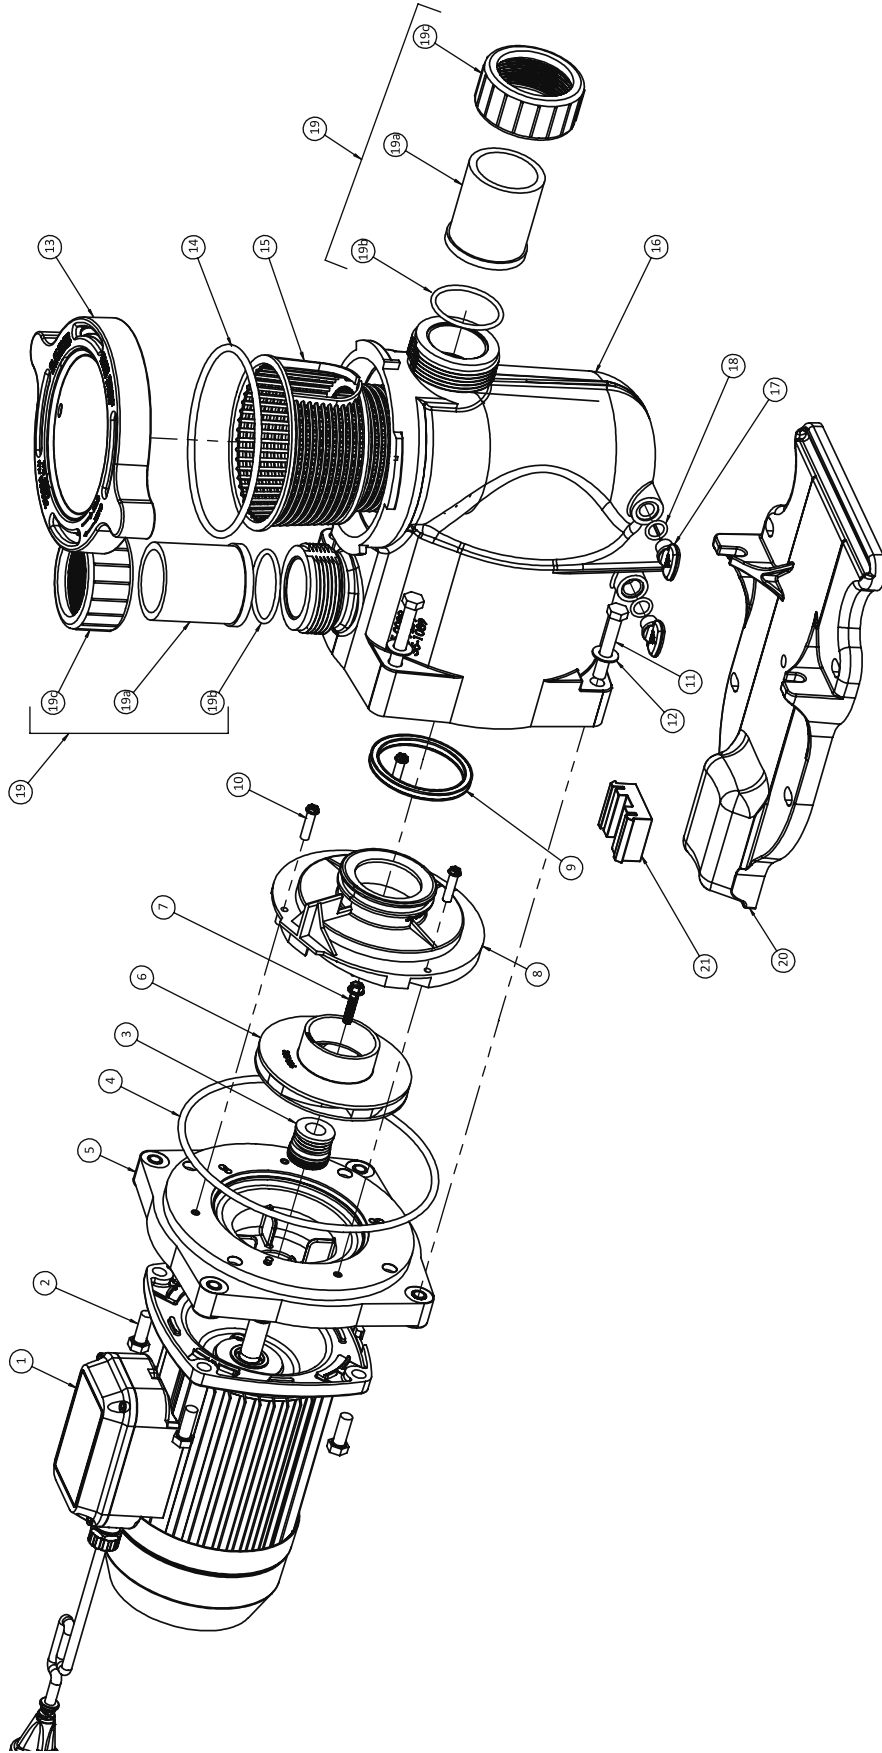

SUPERFLO® PUMP

REPLACEMENT PARTS

SUPERFLO® PUMP

REPLACEMENT PARTS

Item	Description	Part No.	Part No.	Part No.
		SUFL-750-1P	SUFL-1100-1P	SUFL-1500-1P
1	MOTOR (INCLUDES 1,2&3)	801418	801419	801420
2	SCREW 3/8" UNC x1" HEX SS		See Motor Fasteners Kit	
	MOTOR FASTENERS KIT (INCLUDES ITEM 2x4)	801279	801279	801279
3	MECHANICAL SEAL		See Seal Kit	
4	ORING SEALPLATE		See Seal Kit	
	SEAL KIT (INCLUDES ITEM 3, 4 & 9)	354545K	354545K	354545K
5	SEAL PLATE	355612K	355612K	355612K
6	IMPELLER	355067K	355086K	355093K
8	DIFFUSER		See Diffuser Kit	
9	SEAL DIFFUSER		See Diffuser Kit	
10	SCREW 8-32 x 22mm SS PHILLIPS HEAD		See Diffuser Kit	
	DIFFUSER KIT (INCLUDES ITEM 8, 9 & 10x3)	355617K	355618K	350170K
11	SCREW 3/4-16 x 2.1/4 HEX HD		See Pump Fasteners Kit	
12	WASHER PUMP CASING		See Pump Fasteners Kit	
	PUMP FASTENERS KIT (INCLUDES ITEM 11 & 12)x4	801295	801295	801295
13	LID		See Lid and O-Ring Kit	
14	O-RING LID		See Lid and O-Ring Kit	
	LID AND O-RING KIT	350090K	350090K	350090K
15	BASKET	355667K	355667K	355667K
16	PUMP CASING		See Pump Casing Assembly	
17	DRAIN PLUG		See Drain Plug Kit	
18	O-RING DRAIN PLUG		See Drain Plug Kit	
	DRAIN PLUG KIT (INCLUDES ITEM 18 & 19)x2	357161K	357161K	357161K
	PUMP CASING ASSEMBLY (INCLUDES ITEM 13, 14, 15, 16, 17 & 18)	353110K	353110K	353110K
19	BARREL UNION KIT (INCLUDES 19a,19b & 19c)x2	351157	351157	351157
19a	SLEEVE BARREL UNION		See Barrel Union Kit	
19b	O-RING BARREL UNION		See Barrel Union Kit	
19c	NUT BARREL UNION		See Barrel Union Kit	
20	BASE		See Base Kit	
21	RUBBER MOTOR SUPPORT			
	BASE KIT (INCLUDES ITEM 18 & 19)	351094K	351094K	351094K

Rainbow Pool Products

PO Box 2388, Mansfield Qld 4122

Telephone STD 61-7-3849 5385

Facsimile STD 61-7-3849 5384

Email: info@rainbowpoolproducts.com.au

Web: www.rainbowpoolproducts.com.au