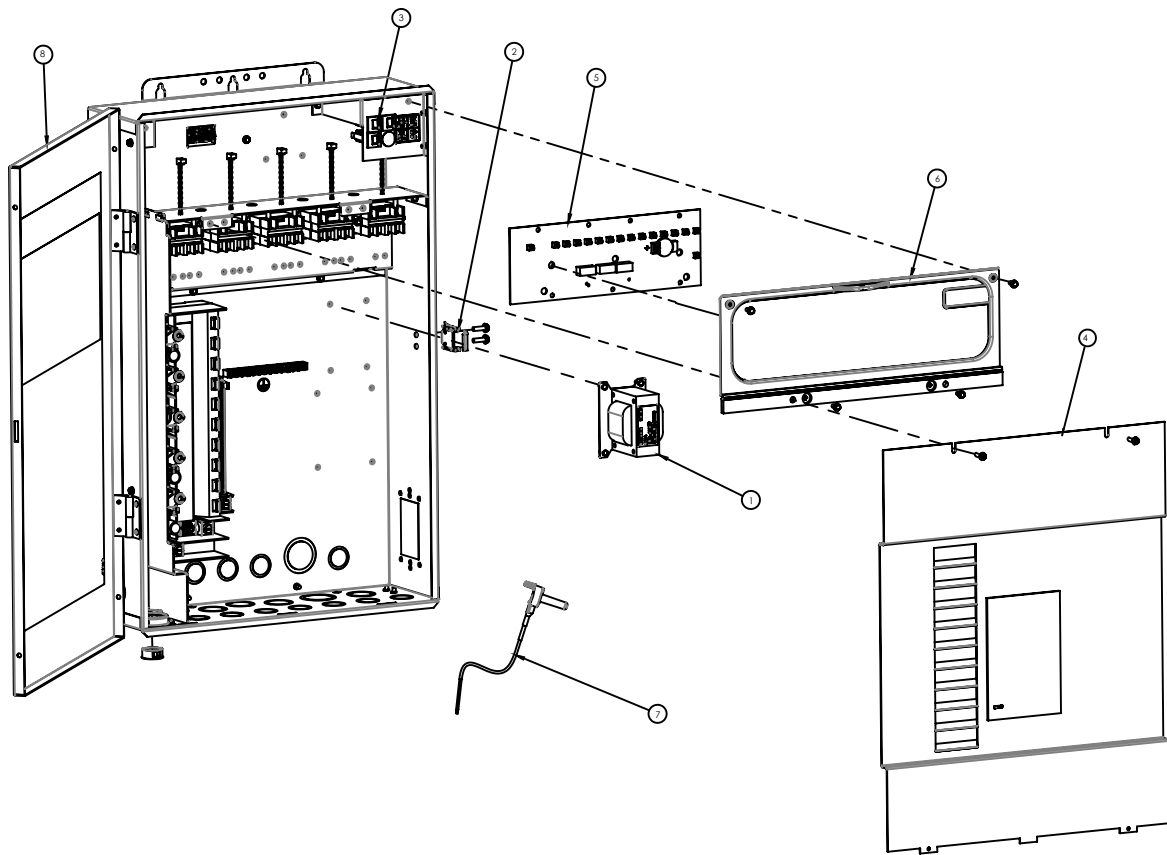

## REPLACEMENT PARTS

Item	Part No.	Description
NEW EASYTOUCH CONTROL SYSTEMS REPLACEMENT PARTS		
1	521233	NEW LOAD CENTER SYS XFMR
2	521081Z	KIT LC DOOR LATCH
3	8520031	REPLACEMENT CIRCUIT BREAKER
4	521051Z	NEW LOAD CENTER HIGH VOLTAGE COVER PANEL
5	520657	UOC MOTHERBOARD WITH 8 AUX (Pool & Spa)
5	520659	UOC MOTHERBOARD WITH 4 AUX (Pool & Spa)
5	520711	UOC MOTHERBOARD WITH 8 AUX (Single Body)
5	520712	UOC MOTHERBOARD WITH 4 AUX (Single Body)
6	521232	NEW LOAD CENTER OCP BEZEL
7	520272	TEMPERATURE SENSOR, 10K THERMISTOR 20 FT. FOR WATER/AIR/SOLAR
8	521227	NEW LOAD CENTER DOOR W/ET & IT LABELS
EASYTOUCH CONTROL SYSTEMS REPLACEMENT PARTS		
	8023304	4-PIN COM PORT CONNECTOR
	520946Z	EASYTOUCH TRANSCIEVER CIRCUIT BOARD WITH ATTACHED ANTENNA
	520658	INDOOR CONTROL PANEL & WIRELESS REMOTE FEATURES LABEL (Set of 10)
	521246	QUICKTOUCH II® RECEIVER REPLC.
	8023304	4-PIN COM PORT CONNECTOR