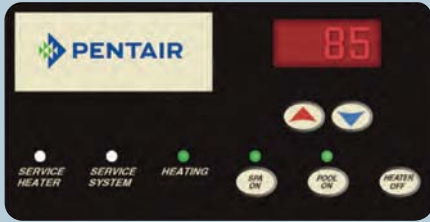

The MasterTemp heater's easy-to-read controls make system operation and monitoring simple. Pool and spa temperatures can be pre-set and controlled with the push of a button. A digital display indicates the water temperature, and five LED lights give you system status and let you know if the heater needs service.

Rotating digital display means more installation options and easier access to view operating information

Easy to install or retrofit in even the tightest space — models from 200M to 400M BTUs — all measure 21" L x 21" W x 28" H

Rustproof, tough composite exterior for long life

Available in natural gas and propane models