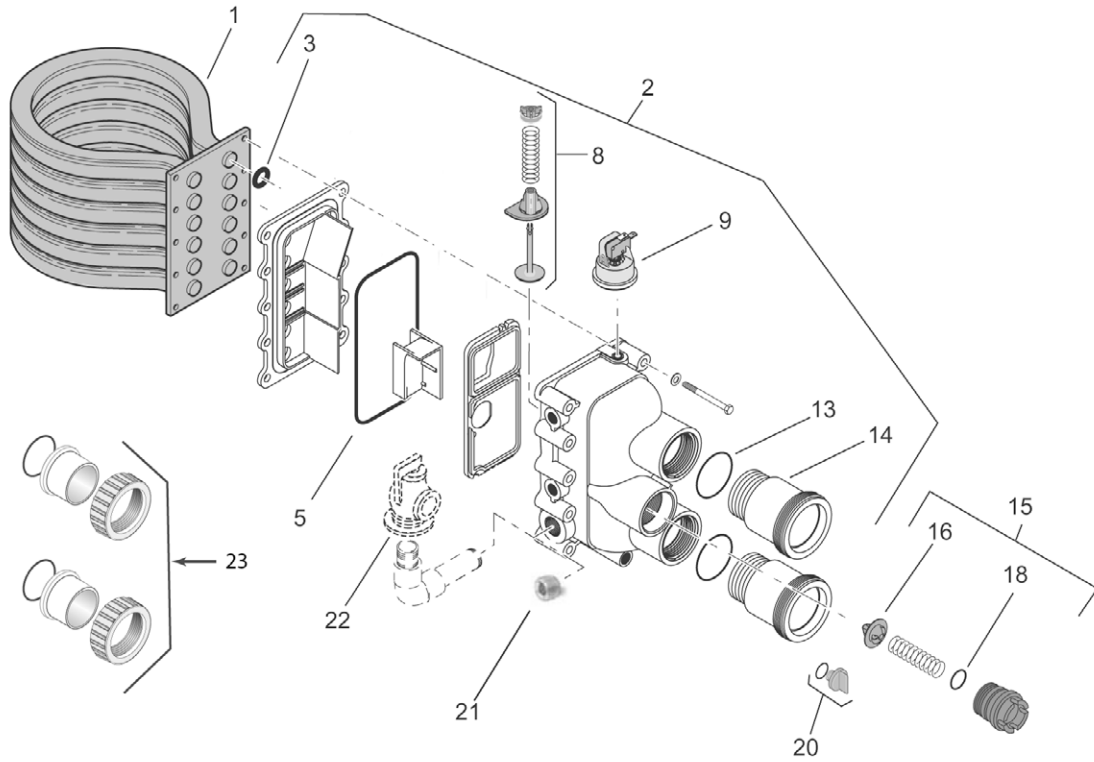

MASTERTEMP® HEATER

WATER SYSTEM REPLACEMENT PARTS

Item	Part No.	Description
WATER SYSTEM		
1	77707-0242	TUBESHEET/COIL KIT, Cu-Ni 200HD
1	77707-0243	TUBESHEET/COIL KIT, Cu-Ni 300HD
1	77707-0244	TUBESHEET/COIL KIT, Cu-Ni 400HD
2	77707-0014	Manifold Kit (Includes Item Nos. 3-14, 21, and Item Nos. 5-7 in "Electrical System" Models 200NA, 200LP
2	77707-0015	Manifold Kit (Includes Item Nos. 3-14, 21, and Item Nos. 5-7 in "Electrical System" Models 300NA, 300LP
2	77707-0016	Manifold Kit (Includes Item Nos. 3-14, 21, and Item Nos. 5-7 in "Electrical System" Models 400NA, 400LP
3	77707-0117	Coil/Tubesheet Sealing O-Ring Kit - Models 200NA, 200LP (6)
3	77707-0118	Coil/Tubesheet Sealing O-Ring Kit - Models 300NA, 300LP (10)
3	77707-0119	Coil/Tubesheet Sealing O-Ring Kit - Models 400NA, 400LP (12)
9	42001-0060S	Water Pressure Switch
14	77707-0017	Connector Tube Kit (Includes 1 Connector Tube and 1 O-Ring)
15	77707-0010	Thermal Regulator Kit (Incl. Item Nos.16, 17, 18, 19 and Spring Clip)
16	38000-0007S	Thermal Regulator (Includes Spring Clip)
18	35505-1313	Thermal Regulator Cap O-Ring
20	U178-920P	Drain Plug
22	473715Z	Pressure Relief Valve
23	PKG 188	2 in. Union Adapter Package (Includes 2)
NOT SHOWN		
	77707-0120	O-Ring Kit (Incl. Item Nos. 3, 5)