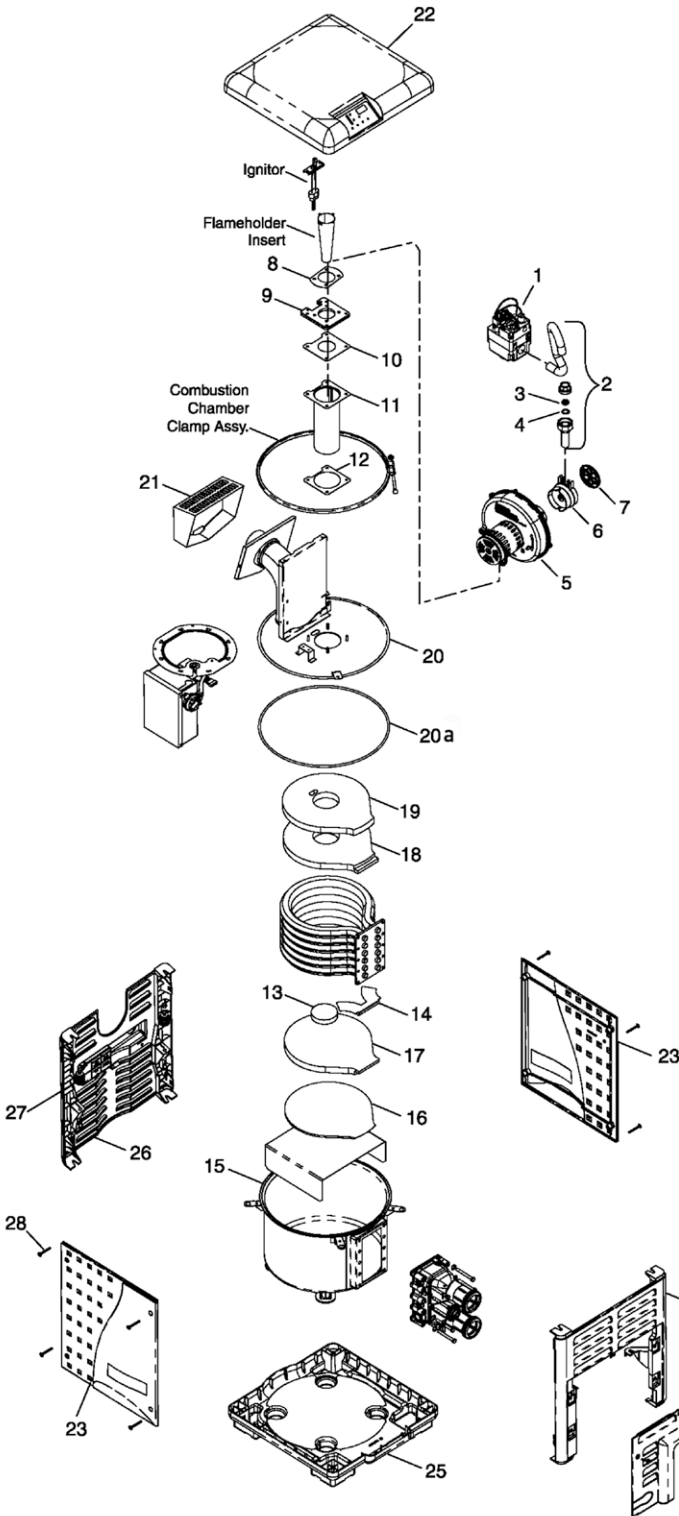

MASTERTEMP® HEATER

BURNER SYSTEM REPLACEMENT PARTS

Item	Part No.	Description
BURNER SYSTEM		
1	474133Z	Combination Gas Control Valve Kit
5	474104Z	Air Blower 50Hz
6	474107Z	Air Orifice - Model 200
6	474106Z	Air Orifice - Model 300
6	474105Z	Air Orifice - Model 400
7	42001-0114S	Air Orifice Grill
15	42001-0200S	Metal Chamber/Combustion Chamber Ass'y
20	42001-0214S	Metal Elbow/Combustion Chamber Cover Ass'y
20a	474201	Tub O-Ring Kit
21	42002-0005S	Metal Vent Cover
22	42002-0034Z	Heater Top
23	42002-0039Z	Side Panel (Service Panel) with 4 clips & 4 screws
24	42002-0033Z	Side Panel (Manifold)
25	42002-0031Z	Heater Bottom
26	42002-0032Z	Side Panel (Flue Stack)
27	42002-0041	J Box Cover
28	474292	7ea clips and 3ea screws
NOT SHOWN		
474136		Gas Orifice Kit - NG, Model 200 (Incl. 3 and 4)
474135		Gas Orifice Kit - NG, Model 300 (Incl. 3 and 4)
474134		Gas Orifice Kit - NG, Model 400 (Incl. 3 and 4)
474139		Gas Orifice Kit - Propane, Model 200 (Incl. 3 and 4)
474138		Gas Orifice Kit - Propane, Model 300 (Incl. 3 and 4)
474137		Gas Orifice Kit - Propane, Model 400 (Incl. 3 and 4)
474142		NG to Propane Conversion Kit Model 200 (Incl. 3 and 4)
474141		NG to Propane Conversion Kit Model 300 (Incl. 3 and 4)
474140		NG to Propane Conversion Kit Model 400 (Incl. 3 and 4)
474145		Propane to NG Conversion Kit Model 200 (Incl. 3 and 4)
474144		Propane to NG Conversion Kit Model 300 (Incl. 3 and 4)
474143		Propane to NG Conversion Kit Model 400 (Incl. 3 and 4)
77707-0011		Blower/Adapter Plate Gasket Kit (Incl. 8, 9, 10, 12)
77707-0202		Flameholder Kit - Model 200 (Incl. 10, 11, 12 & 13)
77707-0203		Flameholder Kit - Model 300 (Incl. 10, 11, 12, 13 & Flameholder Insert)
77707-0204		Flameholder Kit - Model 400 (Incl. 10, 11, 12, 13 & Flameholder Insert)
77707-0008		Insulation Kit (Incl. 13, 14, 16, 17, 18, 19)
42001-0214S		Metal Vent Cover Assembly

Rainbow Pool Products

PO Box 2388, Mansfield Qld 4122

Telephone STD 61-7-3849 5385

Facsimile STD 61-7-3849 5384

Email: info@rainbowpoolproducts.com.au

Web: www.rainbowpoolproducts.com.au