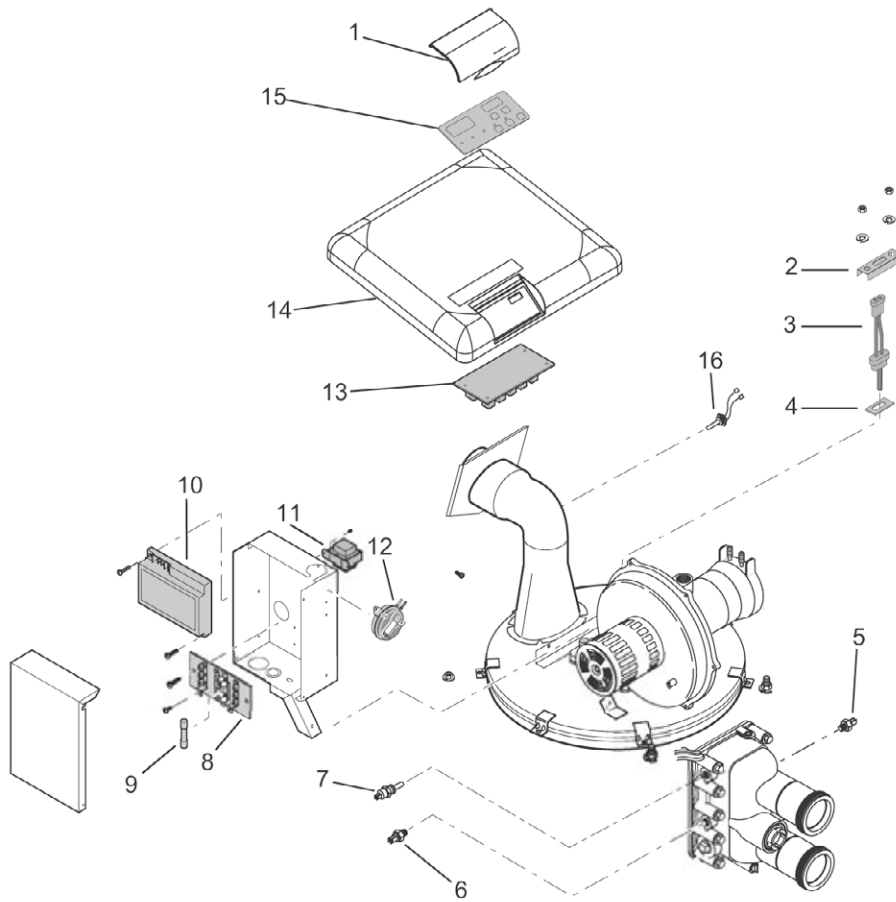

Item	Part No.	Description
ELECTRICAL SYSTEM		
1	42002-0035	Heater Display Cover
2	42001-0030S	Igniter Bracket
3	77707-0054	Igniter/Igniter Gasket Kit, Incl. Item Nos. 3 and 4)
4	42001-0066S	Igniter Gasket
5	42002-0025S	Automatic Gas Shutoff Switch (AGS)
6	474171Z	High Limit Switch
7	42001-0053S	Thermistor
8	42001-0056S	Terminal Board
9	32850-0099	Fireman's Switch Fuse (1.25A, 1-1/4 in.)
10	474103Z	Ignition Control Module
11	42001-0107S	Transformer, 115/230V
12	42001-0061S	Air Flow Switch
13	42002-0007S	Control Board Kit (NA, LP Series)
14	42002-0034Z	Heater, Top
15	472610Z	Membrane Pad (NA, LP Series)
16	42002-0024S	Stack Flue Sensor
NOT SHOWN		
	474163Z	Heater Wiring Harness