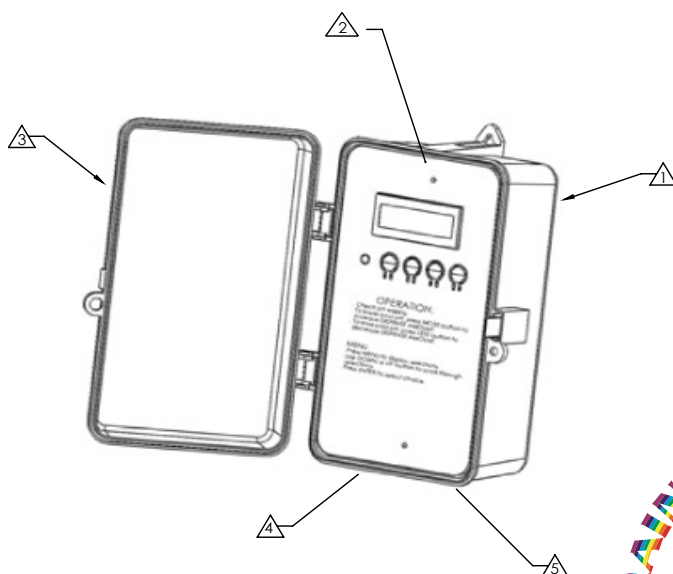

SOLARTOUCH® CONTROL SYSTEMS REPLACEMENT PARTS

Ref.	Part No.	Description
SOLARTOUCH CONTROL SYSTEMS REPLACEMENT PARTS		
1	521605	POWER CIRCUIT BOARD ASSEMBLY (BOTTOM OF ENCLOSURE)
2	521604	CONTROL PANEL REPLACEMENT BOARD ASSEMBLY (BEZEL AND CIRCUIT BOARD)
3	521516	SOLARTOUCH DOOR REPLACEMENT
4	707407	POWER CABLE
5	801304	POWER SOCKET

Rainbow Pool Products

PO Box 2388, Mansfield Qld 4122

Telephone STD 61-7-3849 5385

Facsimile STD 61-7-3849 5384

Email: info@rainbowpoolproducts.com.au

Web: www.rainbowpoolproducts.com.au