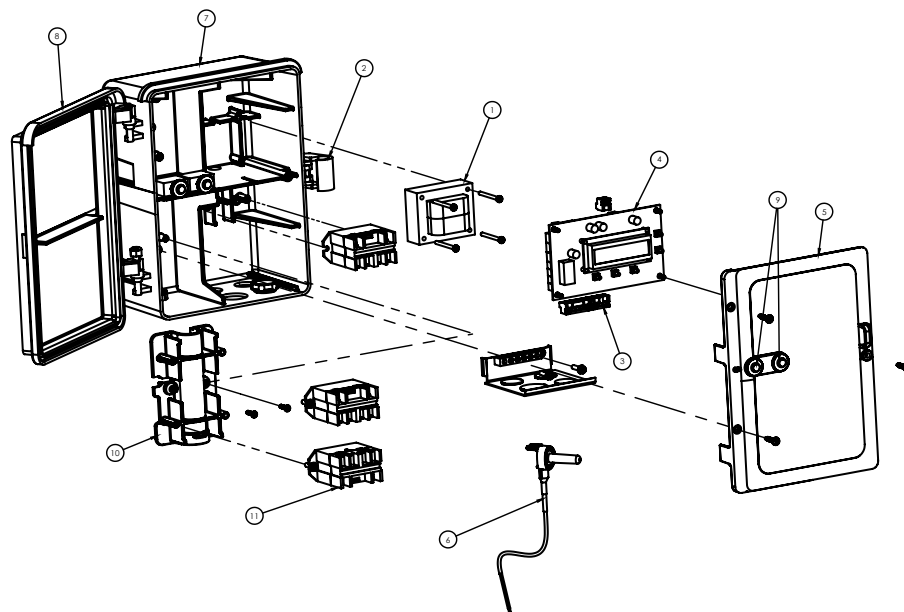

## SUNTOUCH® CONTROL SYSTEMS REPLACEMENT PARTS

| Ref.                                       | Part No. | Description         |
|--|----------|---------------------|
| SUNTOUCH CONTROL SYSTEMS REPLACEMENT PARTS |          |                     |
| 1  | 520841Z  | Transformer         |
| 2  | 521010   | Door latch          |
| 3  | 8023304  | 4-POS Terminal Plug |
| 4  | 520645Z  | Circuit board       |
| 5  | 520728   | Control Panel       |
| 6  | 520272   | Temperature Sensor  |

| Ref.                                       | Part No. | Description           |
|--|----------|-----------------------|
| SUNTOUCH CONTROL SYSTEMS REPLACEMENT PARTS |          |                       |
| 7  | 520813   | Base Enclosure        |
| 8  | 520814Z  | Door Suntouch         |
| 9  | 520942Z  | Circuit Breaker       |
| 10   | 520858   | Plate, Relay Suntouch |
| 11   | 520106   | Relay 3HP             |

## SOLARTOUCH® CONTROL SYSTEMS REPLACEMENT PARTS

| Ref.   | Part No. | Description  |
|--|----------|--|
| SOLARTOUCH CONTROL SYSTEMS REPLACEMENT PARTS |          |  |
| 1  | 521605   | POWER CIRCUIT BOARD ASSEMBLY (BOTTOM OF ENCLOSURE)                 |
| 2  | 521604   | CONTROL PANEL REPLACEMENT BOARD ASSEMBLY (BEZEL AND CIRCUIT BOARD) |
| 3  | 521516   | SOLARTOUCH DOOR REPLACEMENT  |
| 4  | 707407   | POWER CABLE  |
| 5  | 801304   | POWER SOCKET   |