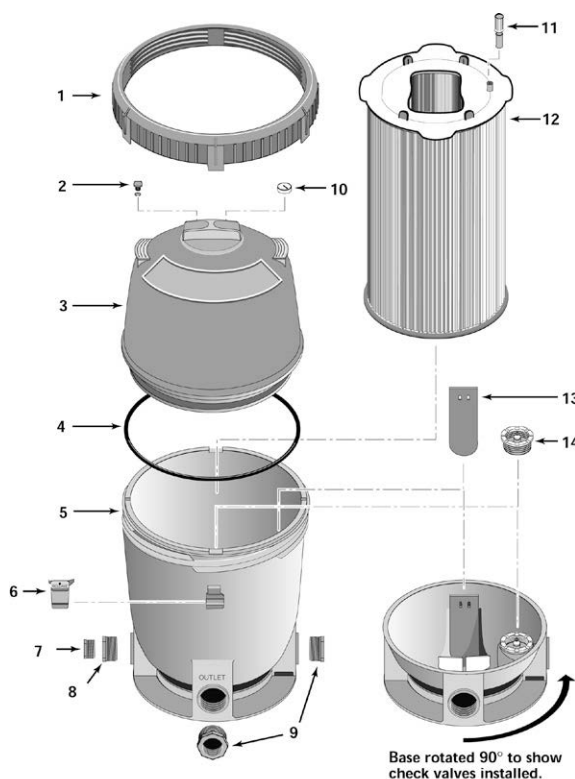

SYSTEM:2™ MODULAR D.E. FILTERS

PLD SERIES REPLACEMENT PARTS

MODELS

PLD50 - DE

PLD70 - DE

Rainbow Pool Products

PO Box 2388, Mansfield Qld 4122

Telephone STD 61-7-3849 5385

Facsimile STD 61-7-3849 5384

Email: info@rainbowpoolproducts.com.au

Web: www.rainbowpoolproducts.com.au

Item	Part No.	Description
SYSTEM:2 MODULAR D.E. FILTERS		
1	27001-0054S	Posi-Lok® ring
2	25010-0200	Air release valve assembly
3	27001-0020S	Tank shell upper half ^{1,5}
4	27001-0061S	Cord-ring
4	27001-0060S	Cord-ring (Pre 3/97), PLD50
5	27001-0009S	Tank shell lower half w/ring ^{4,5}
6	27001-0051	Safety latch for ring
7A	27001-0022	1-1/2 in. NPT plug w/O-Ring
7B	24900-0509	Adapter fitting (Pre 10/03)
7B	24900-0510	Adapter fitting
9	U78-820P	2 in. x 1-1/2 in. Pipe reducer ²
10	15060-0000T	Pressure gauge ³
11	24800-0120	Air bleed assembly
12	27002-0030S	Filter module, PLD50
12	27002-0036S	Filter module, PLD70
13	27001-0011	Flapper valve
14	27001-0130S	Spring check valve ²
NOT SHOWN		
	33455-1050	Spring check valve gasket

¹ Includes all decals and labels.

² Optional Equipment.

³ Shipped in accessory package.

⁴ Includes 24900-0510 adapter fitting, 27001-0051 safety latch, & 27001-0054 Posi-Lok™ ring.

⁵ Filters made before 2005 should replace the top and bottom together.