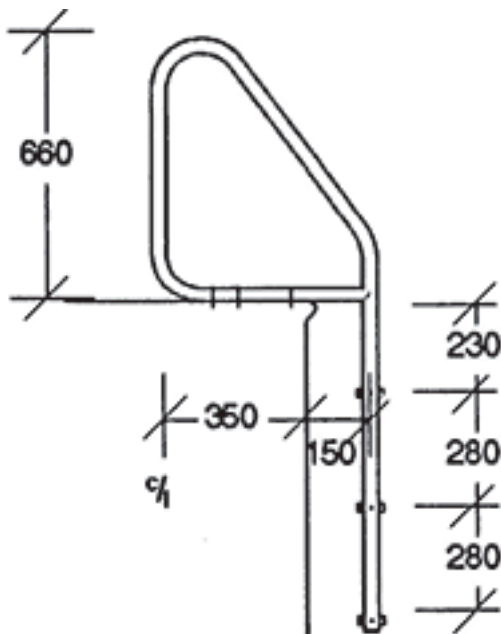

RESIDENTIAL LADDER - MODEL LP

Model LP Deck Mount Ladder

SPECIFICATIONS

Model LP Deck Mount Ladder

The Pooldeck LP ladder has been designed for above ground pools with a deck. The ladder is bolted to the deck, this allow the steps to hang down without touching the walls. Fitted with white moulded treads reinforced with stainless steel rod with dome nuts for extra strength, 500 mm wide c/c.

Material: Stainless Steel 38mmø mirror polished.